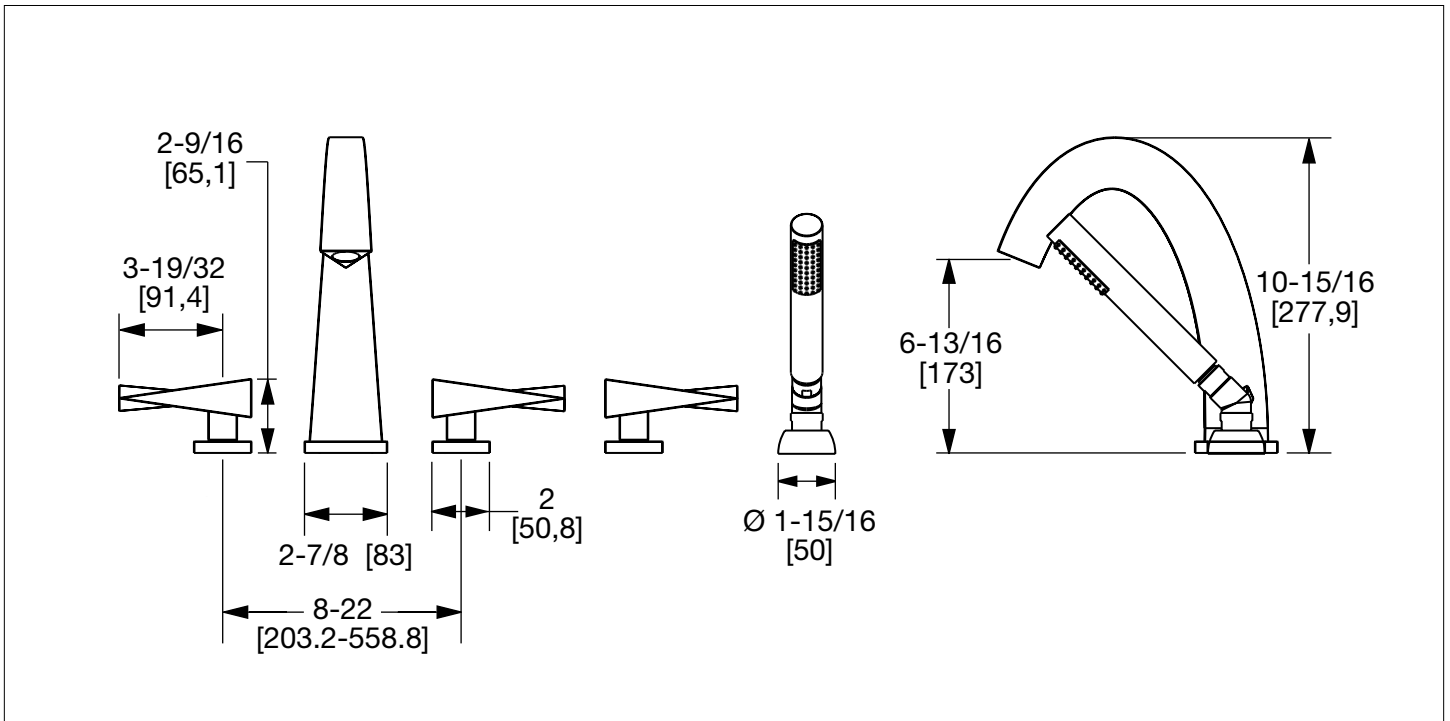

The measurements shown are for reference only. Products and specifications shown are subject to change without notice.

Rev A