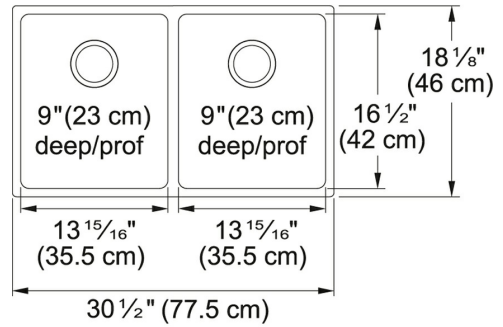

### TECHNICAL DATA

Width overall	18 1/8"
Length overall	30 1/2"
Width of large bowl	16 1/2"
Length of large bowl	13 15/16"
Depth of large bowl	9"
Width of small bowl	16 1/2"
Length of small bowl	13 15/16"
Depth of small bowl	9"
Cabinet Size	33"
Number of Bowls	2
Waste Outlet Diameter	3 1/2"
Cut-Out Template	Yes
Faucet Hole	None
Type of Material	18 Gauge Stainless Steel
Surface Finish	Satin
Waste Kit Included	Yes
EZ Torque Installation	NO
Model Name	BDU1831-9