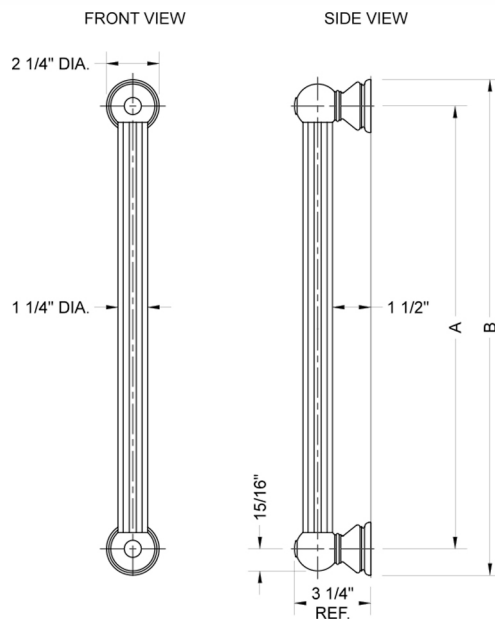

16" G33 Straight Grab Bar

Model #: **G33-16-**

FEATURES:

- ADA compliant when properly installed
- All brass construction, fully polished & plated
- All grab bars can be custom sized. Contact JACLO for pricing & availability
- Optional handshower sliders and toilet paper/wash cloth holders can be added only upon initial order
- Grab bars over 32" REQUIRE a middle post

SPECIFICATION DRAWING:

BRASS LUXURY GRAB BAR			
PART. #	DESCRIPTION	A	B
G33-12-XX	12" CENTER TO CENTER	12"	14 1/4"
G33-16-XX	16" CENTER TO CENTER	16"	18 1/4"
G33-18-XX	18" CENTER TO CENTER	18"	20 1/4"
G33-24-XX	24" CENTER TO CENTER	24"	28 1/4"
G33-32-XX	32" CENTER TO CENTER	32"	44 1/4"
*NOTE: GRAB BARS OVER 32" REQUIRE A MIDDLE POST			
G33-36-XX	36" CENTER TO CENTER	36"	38 1/4"
G33-42-XX	42" CENTER TO CENTER	42"	44 1/4"
G33-48-XX	48" CENTER TO CENTER	48"	50 1/4"
G33-60-XX	60" CENTER TO CENTER	60"	62 1/4"