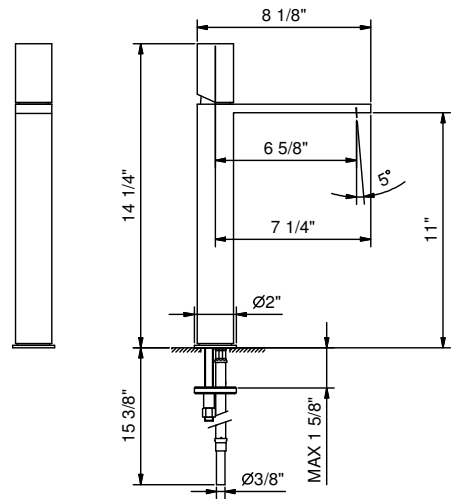

Art. 3006WU

Single-control vessel mixer

- 6 5/8" spout projection
- 5° adjustable aerator
- Water flow restricted to 1.2 GPM
- Ceramic disc cartridge
- Flexible supply lines
- Handle included

Drain to be ordered separately:
please select #9865U or #9867U

Finishes:

- ☐ **Chrome** 31 02 3006WU
- ☐ **Matte Gun Metal PVD** 31 P5 3006WU
- ☐ **Brushed Stainless steel** 31 93 3006WU

Project:

Room:

Date:

Comments:

Certifications/Awards:

CEC

LEAD
FREE

CAL
GREEN