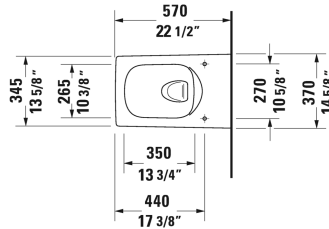

**Viu Toilet wall-mounted Duravit Rimless® # 251109..92 / 251109..92**

| < 14 5/8" Inch > |

Toilet wall-mounted Duravit Rimless®	Dimension	Weight	Order number
rimless, washdown model, Durafix included			
<b>Colors</b>			
00 White 20 HygieneGlaze (an antibacterial ceramic glaze that provides almost indefinite effectiveness)			
<b>Variant</b>			
◆ 1.6/0.8 gpf	14 5/8" x 22 1/2" Inch	59.5 lb	251109..92
◆ 1.6/0.8 gpf	14 5/8" x 22 1/2" Inch	59.5 lb	251109..92
<b>Infobox</b>			
Durafix for concealed fixation is included			
Sanitary ceramics with the special WonderGliss surface finish will remain clean and attractive-looking for a long time to come. When ordering WonderGliss please add a "1" as eleventh digit to the model number.			
Sigma 01 flush plate, dual flush for toilets, White	9 5/8" x 6 1/2" Inch		115770
Geberit carrier for toilets	19 3/4" x 3 1/8" Inch	37.5 lb	111798
Geberit in-wall tank and carrier for toilets, width 19 3/4", depth 5 1/2", height (adjustable) 43" - 47"	19 3/4" x 5 1/2" Inch	40.8 lb	111335
Noise reduction gasket for wall-mounted toilet		0.7 lb	005064
<b>Suitable products</b>			
Toilet seat and cover removable, hinges stainless steel, with slow close,			002119

**Viu Toilet wall-mounted Duravit Rimless® # 251109..92 /  
251109..92**

|< 14 5/8" Inch >|

---

Toilet seat and cover removable, hinges stainless steel, without  
slow close,

002111

---

*All drawings contain the necessary measurements which are subject to standard tolerances. They are stated in inch & mm and are non-binding. Exact measurements, in particular for customized installation scenarios, can only be taken from the finished ceramic piece.*