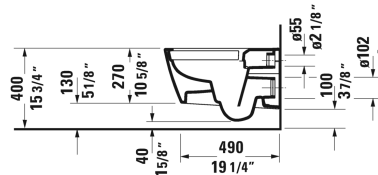

**Viu Toilet wall-mounted Duravit Rimless® # 251109..92 / 251109..92**

| < 14 5/8" Inch > |

Toilet wall-mounted Duravit Rimless®	Dimension	Weight	Order number
rimless, washdown model, Durafix included			
<b>Colors</b>			
00 White 20 HygieneGlaze (an antibacterial ceramic glaze that provides almost indefinite effectiveness)			
<b>Variant</b>			
◆ 1.6/0.8 gpf	14 5/8" x 22 1/2" Inch	59.5 lb	251109..92
◆ 1.6/0.8 gpf	14 5/8" x 22 1/2" Inch	59.5 lb	251109..92
<b>Infobox</b>			
Durafix for concealed fixation is included			
Sanitary ceramics with the special WonderGliss surface finish will remain clean and attractive-looking for a long time to come. When ordering WonderGliss please add a "1" as eleventh digit to the model number.			
Sigma 01 flush plate, dual flush for toilets, White	9 5/8" x 6 1/2" Inch		115770
Geberit carrier for toilets	19 3/4" x 3 1/8" Inch	37.5 lb	111798
Geberit in-wall tank and carrier for toilets, width 19 3/4", depth 5 1/2", height (adjustable) 43" - 47"	19 3/4" x 5 1/2" Inch	40.8 lb	111335
Noise reduction gasket for wall-mounted toilet		0.7 lb	005064
<b>Suitable products</b>			
Toilet seat and cover removable, hinges stainless steel, with slow close,			002119

**Viu Toilet wall-mounted Duravit Rimless® # 251109..92 /  
251109..92**

|< 14 5/8" Inch >|

---

Toilet seat and cover removable, hinges stainless steel, without  
slow close,

002111

---

*All drawings contain the necessary measurements which are subject to standard tolerances. They are stated in inch & mm and are non-binding. Exact measurements, in particular for customized installation scenarios, can only be taken from the finished ceramic piece.*