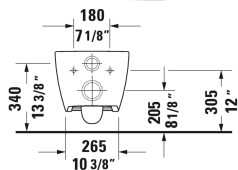

**Viu Toilet wall-mounted Duravit Rimless® # 251109..92 / 251109..92**

| < 14 5/8" Inch > |

Toilet wall-mounted Duravit Rimless®	Dimension	Weight	Order number
rimless, washdown model, Durafix included			
<b>Colors</b>			
00 White 20 HygieneGlaze (an antibacterial ceramic glaze that provides almost indefinite effectiveness)			
<b>Variant</b>			
◆ 1.6/0.8 gpf	14 5/8" x 22 1/2" Inch	59.5 lb	251109..92
◆ 1.6/0.8 gpf	14 5/8" x 22 1/2" Inch	59.5 lb	251109..92
<b>Infobox</b>			
Durafix for concealed fixation is included			
Sanitary ceramics with the special WonderGliss surface finish will remain clean and attractive-looking for a long time to come. When ordering WonderGliss please add a "1" as eleventh digit to the model number.			
Sigma 01 flush plate, dual flush for toilets, White	9 5/8" x 6 1/2" Inch		115770
Geberit carrier for toilets	19 3/4" x 3 1/8" Inch	37.5 lb	111798
Geberit in-wall tank and carrier for toilets, width 19 3/4", depth 5 1/2", height (adjustable) 43" - 47"	19 3/4" x 5 1/2" Inch	40.8 lb	111335
Noise reduction gasket for wall-mounted toilet		0.7 lb	005064
<b>Suitable products</b>			
Toilet seat and cover removable, hinges stainless steel, with slow close,			002119

**Viu Toilet wall-mounted Duravit Rimless® # 251109..92 /  
251109..92**

|< 14 5/8" Inch >|

---

Toilet seat and cover removable, hinges stainless steel, without  
slow close,

002111

---

*All drawings contain the necessary measurements which are subject to standard tolerances. They are stated in inch & mm and are non-binding. Exact measurements, in particular for customized installation scenarios, can only be taken from the finished ceramic piece.*