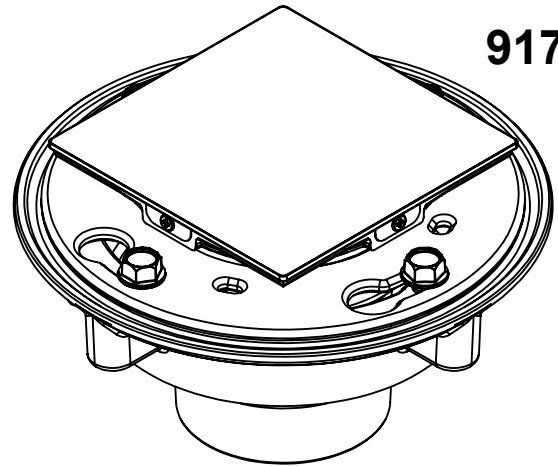

### Features

- Square design for easy floor design and installation
- Brass throat with stainless steel tile frame, screws, & mudguard
- Acid resist coated cast iron body with reversible weep-hole membrane collar
- Outlet connection: 3" no-hub
- Compatible with all StyleDrain Grids (9170-A → 9176-A) sold separately
- For complete selection, see [www.californiafaucets.com](http://www.californiafaucets.com)

# 9177-3

CAST IRON 3" NO HUB

Figure 1. COLLAR IN UP POSITION

Figure 2. COLLAR IN DOWN POSITION

ALL DIMENSIONS SHOWN TO NEAREST 1/16"