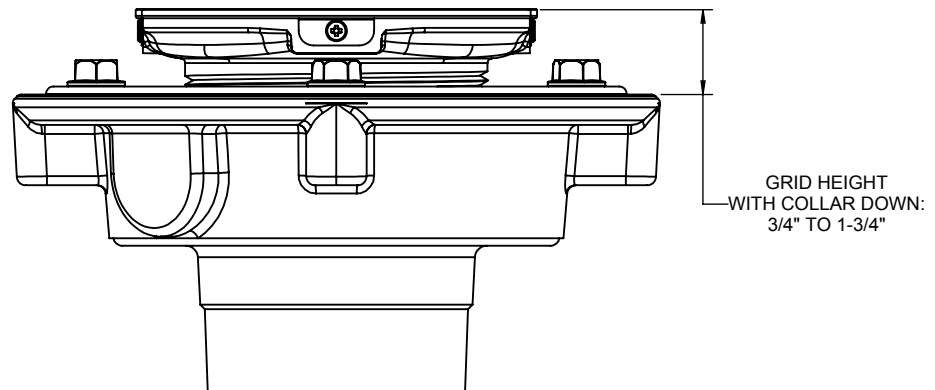

### Features

- Square design for easy floor design and installation
- Brass throat with stainless steel tile frame, screws, & mudguard
- Acid resist coated cast iron body with reversible weep-hole membrane collar
- Outlet connection: 3" no-hub
- Compatible with all StyleDrain Grids (9170-A → 9176-A) sold separately
- For complete selection, see [www.californiafaucets.com](http://www.californiafaucets.com)

# 9177-3

CAST IRON 3" NO HUB

Figure 1. COLLAR IN UP POSITION

Figure 2. COLLAR IN DOWN POSITION

ALL DIMENSIONS SHOWN TO NEAREST 1/16"