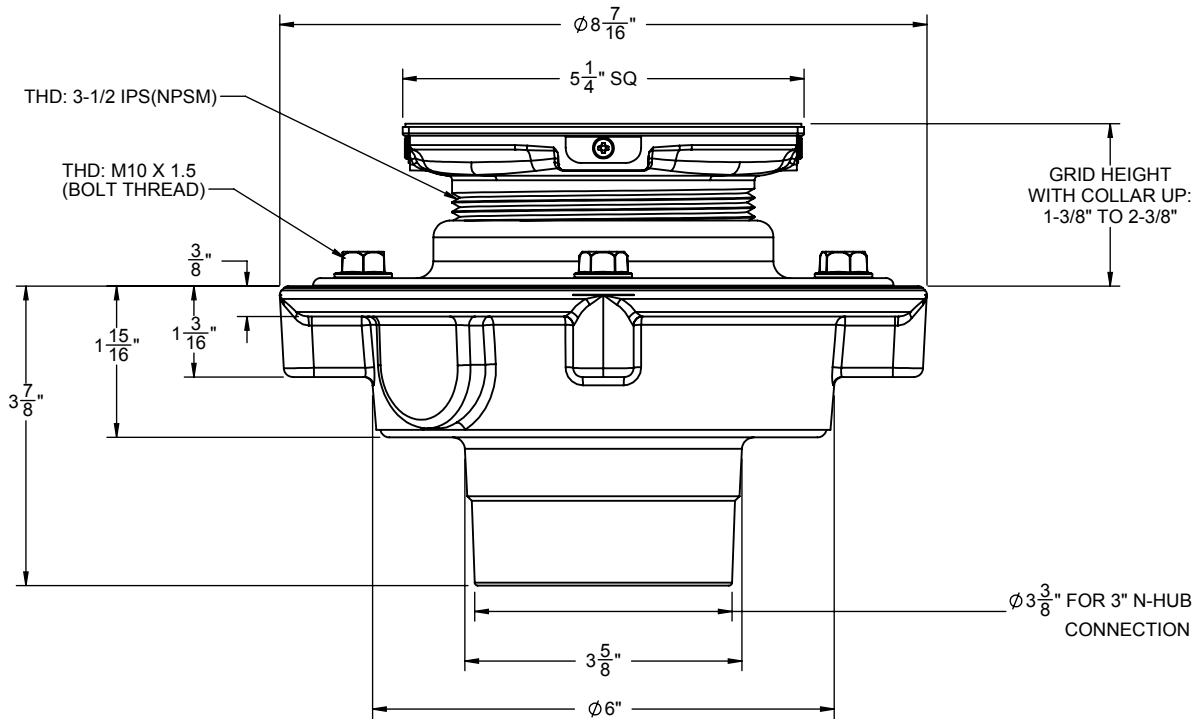

### Features

- Square design for easy floor design and installation
- Brass throat with stainless steel tile frame, screws, & mudguard
- Acid resist coated cast iron body with reversible weep-hole membrane collar
- Outlet connection: 3" no-hub
- Compatible with all StyleDrain Grids (9170-A → 9176-A) sold separately
- For complete selection, see [www.californiafaucets.com](http://www.californiafaucets.com)

# 9177-3

CAST IRON 3" NO HUB

Figure 1. COLLAR IN UP POSITION

Figure 2. COLLAR IN DOWN POSITION

ALL DIMENSIONS SHOWN TO NEAREST 1/16"