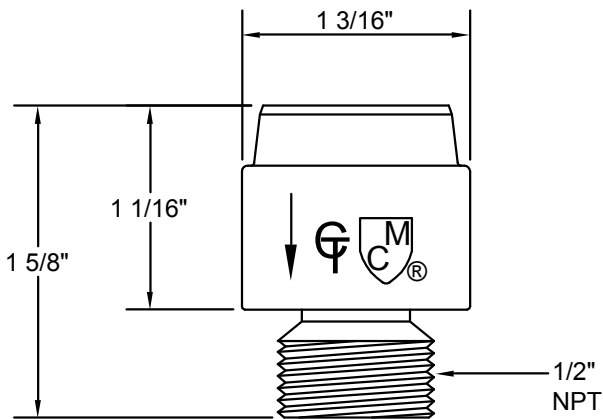

Isometric View

Top View

Front View

Exploded View

California Faucets®
 info@calfaucets.com
 www.calfaucets.com

FIXTURE: Vacuum Breaker	
MODEL #: 9146	
DWG NO: .	REV:

REVISIONS	REV DATE	STARTING DATE: May 25, 2005
		APPRVD DATE:
		APPRVD BY:
		SCALE: None
		DRAWN BY: William Linares william@calfaucets.com