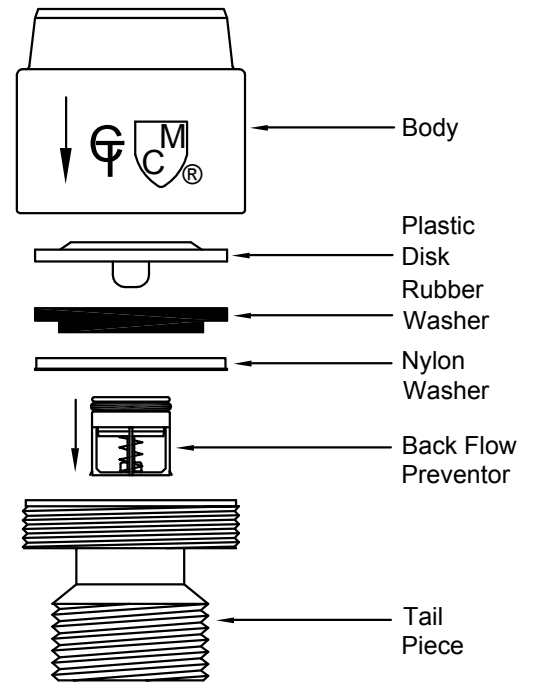

Isometric View

Top View

Front View

Exploded View

California Faucets®
 info@calfaucets.com
 www.calfaucets.com

FIXTURE: Vacuum Breaker	
MODEL #: 9146	
DWG NO: .	REV:

REVISIONS	REV DATE	STARTING DATE: May 25, 2005
		APPRVD DATE:
		APPRVD BY:
		SCALE: None
		DRAWN BY: William Linares william@calfaucets.com