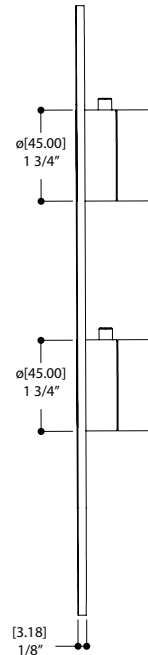

## Shower Faucet Specifications SF-U-03 / SF-U-03G

## FEATURES

High flow thermostat cartridge

Universal inlets for 3/4" and 1/2" connections (built-in female threads for 1/2" connections and male threads for 3/4" connections)

Reversible service check valves with filters and improved stop mechanism

## FEATURES

Solid brass construction  
Screwless decorative trim  
Thin contemporary style - 4 1/4" x 12" x 1/8"  
Decorative cylinders (x2) for shut-off valve and thermo control  
Diverter cartridge included  
Handles (x2)  
Fits 1/2" thermo valve 12123

## FEATURES

Solid brass construction  
1/2" NPT male connection