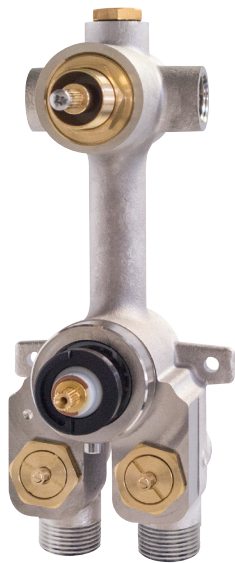

## Shower Faucet Specifications SF-U-03 / SF-U-03G

## FEATURES

High flow thermostat cartridge

Universal inlets for 3/4" and 1/2" connections (built-in female threads for 1/2" connections and male threads for 3/4" connections)

Reversible service check valves with filters and improved stop mechanism

Italian made nickel plated solid brass rough and Vernet thermostatic cartridge

Shut-off valve outlets: connections right, left or both sides simultaneously

Removable NPT plug at the top for an extra independent shut-off valve (#1206) or diverter with stop (#61934) connection

## FEATURES

Solid brass construction  
Screwless decorative trim  
Thin contemporary style - 4 1/4" x 12" x 1/8"  
Decorative cylinders (x2) for shut-off valve and thermo control  
Diverter cartridge included  
Handles (x2)  
Fits 1/2" thermo valve 12123