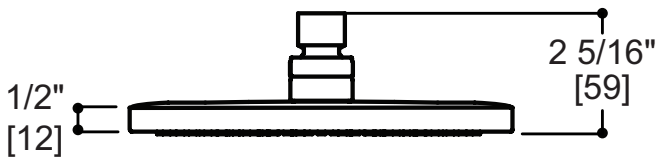

FEATURES

Solid brass construction
Silicone spray nozzles for easy cleaning
water-saving air induction system
1/2" NPT female connection

Flow rate: 2.5 gpm

FINISHES

Standard
Polished Chrome (pc)
Brushed Nickel (bn)
Electro Black (ebk)
Brushed Gold (bgd)

Custom finishes available

WARRANTY

Residential: Residential: Limited lifetime warranty to original purchaser
commercial: Two years warranty
(Complete warranty available at www.aquabrain.com/warranty)