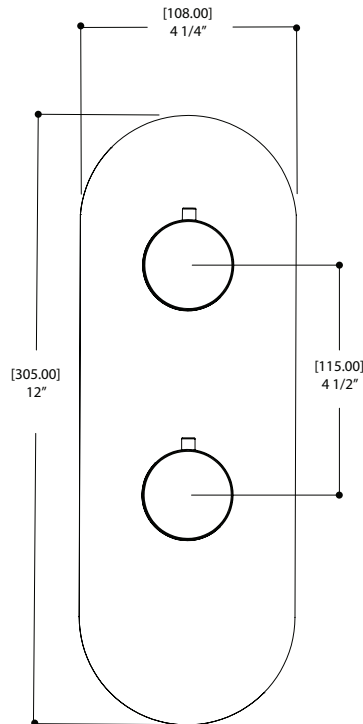

WARRANTY

Residential: Limited lifetime warranty to original purchaser
Commercial: Two years warranty
(Complete warranty available at www.aquabrace.com/warranty)