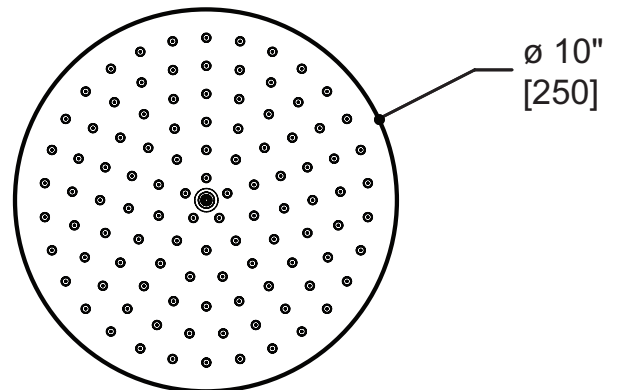

FEATURES

Solid brass construction
Silicone spray nozzles for easy cleaning
water-saving air induction system
1/2" NPT female connection

Flow rate: 2.5 gpm

FINISHES

Standard
Polished Chrome (pc)
Brushed Nickel (bn)
Electro Black (ebk)
Brushed Gold (bgd)

Custom finishes available

WARRANTY

Residential: Residential: Limited lifetime warranty to original purchaser
commercial: Two years warranty
(Complete warranty available at www.aquabrain.com/warranty)