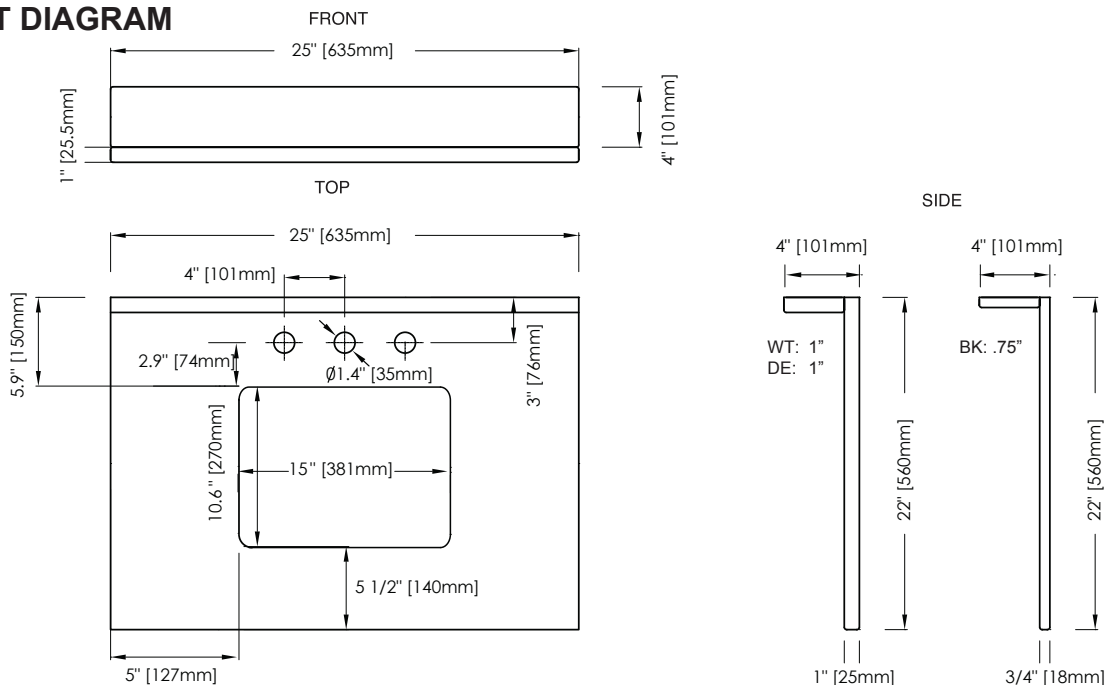

PRODUCT DIAGRAM

Clean the vanity top with a soft cloth and a mild cleanser.