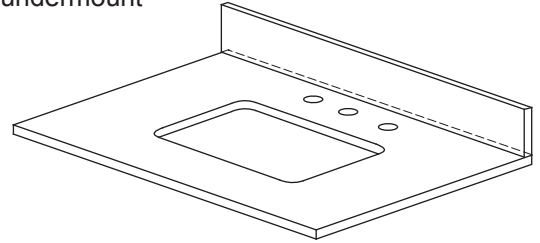

FEATURES

- Natural White Carrara Marble, Dark Emperador Marble or Black Granite
- Natural surface variations and markings
- Available in three standard sizes 25", 31", and 37" sizes
- Top pre-cut for 8' widespread faucet and CUM183RWT rectangular undermount
- Backsplash included

COLORS / FINISHES

- BK: Black Granite
- DE: Dark Emperador Marble
- WT: White Carrara Marble

NOMINAL DIMENSIONS

- 25" Width x 22" Depth x .75" Thick (Black Granite Only)
- 25" Width x 22" Depth x 1" Thick