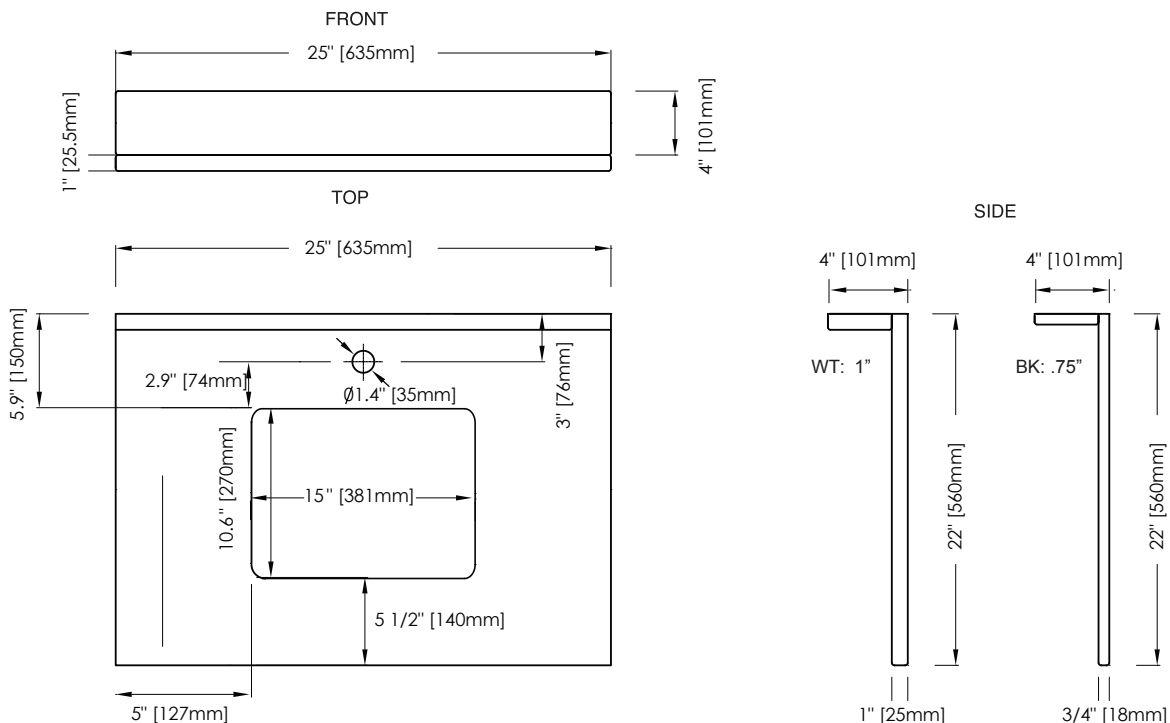

PRODUCT DIAGRAM

Clean the vanity top with a soft cloth and a mild cleanser.