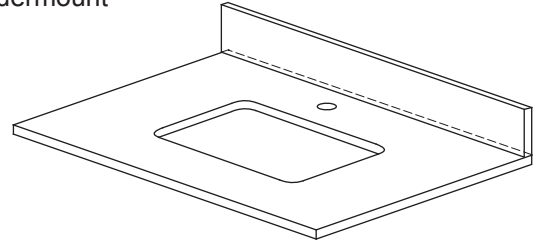

FEATURES

- Natural White Carrara Marble or Black Granite
- Natural surface variations and markings
- Available in three standard sizes 25", 31", and 37" sizes
- Top pre-cut for single-hole faucet and CUM183RWT rectangular undermount
- Backsplash included

COLORS / FINISHES

- BK: Black Granite
- WT: White Carrara Marble

NOMINAL DIMENSIONS

- 25" Width x 22" Depth x .75" Thick (Black Granite Only)
- 25" Width x 22" Depth x 1" Thick

SPECIFIED MODEL

MODEL	DESCRIPTION	COLORS / FINISHES
GRUT25RBK-1	25" Stone Vanity Top	<input type="checkbox"/> Black Granite
MAUT25RWT-1	25" Stone Vanity Top	<input type="checkbox"/> White Carrara Marble