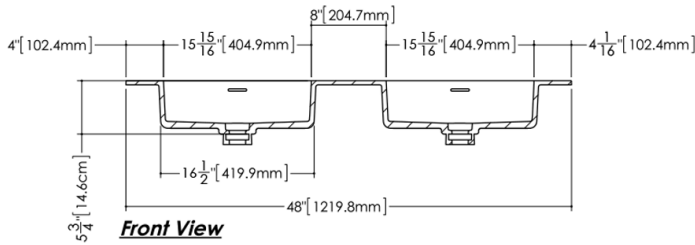

TECHNICAL DETAILS

- **Width:** 22"
- **Length:** 48"
- **Height:** 0.44"
- **Weight:** 34 lbs / 15 kg

Top View

Front View

Side View

VDCOX5 48

WETSTYLE cannot be held responsible for any technical errors and reserves the right to make revisions without notice. Approximate measurement. The manufacturer accepts 1/4" (6.35mm) variance.