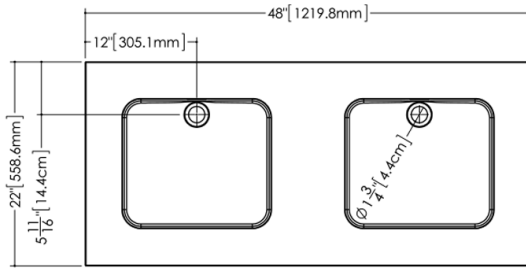

TECHNICAL DETAILS

- **Width:** 22"
- **Length:** 48"
- **Height:** 0.44"
- **Weight:** 34 lbs / 15 kg

Top View

Front View

Side View

VDCOX5 48

WETSTYLE cannot be held responsible for any technical errors and reserves the right to make revisions without notice. Approximate measurement. The manufacturer accepts 1/4" (6.35mm) variance.