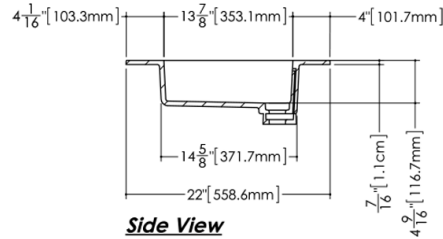

TECHNICAL DETAILS

- **Width:** 22"
- **Length:** 48"
- **Height:** 0.44"
- **Weight:** 34 lbs / 15 kg

Top View

Front View

Side View

VDCOX5 48

WETSTYLE cannot be held responsible for any technical errors and reserves the right to make revisions without notice. Approximate measurement. The manufacturer accepts 1/4" (6.35mm) variance.