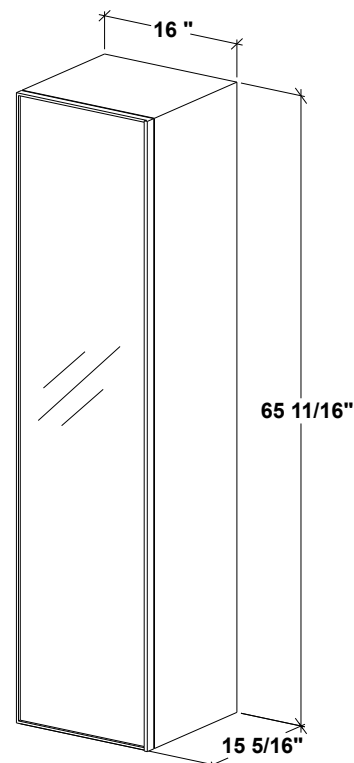

# Frame Lined

## Linen cabinet with mirrored front **FRL 16N16 – 16"**

inch 15 5/16 depth x 16 length x 65 11/16 height mm 389 x 406 x 1668

### Features

- Left or right handing
- Five wood shelves
- Full height mirrored door
- Hand pull crafted in solid wood
- All natural wood veneer
- AWI rated level 5 marine grade finish for moisture resistance and durability (industry's highest finishing class)
- Fully finished interiors
- Slow closing mechanism

WETSTYLE cannot be held responsible for any technical errors and reserves the right to make revisions without notice.

Approximate measurement. The manufacturer accept 1/4" (6.35mm) variance.

www.WETSTYLE.COM - Montreal - Canada  
Tel. 1 888.536.9001 - service@wetstyle.com