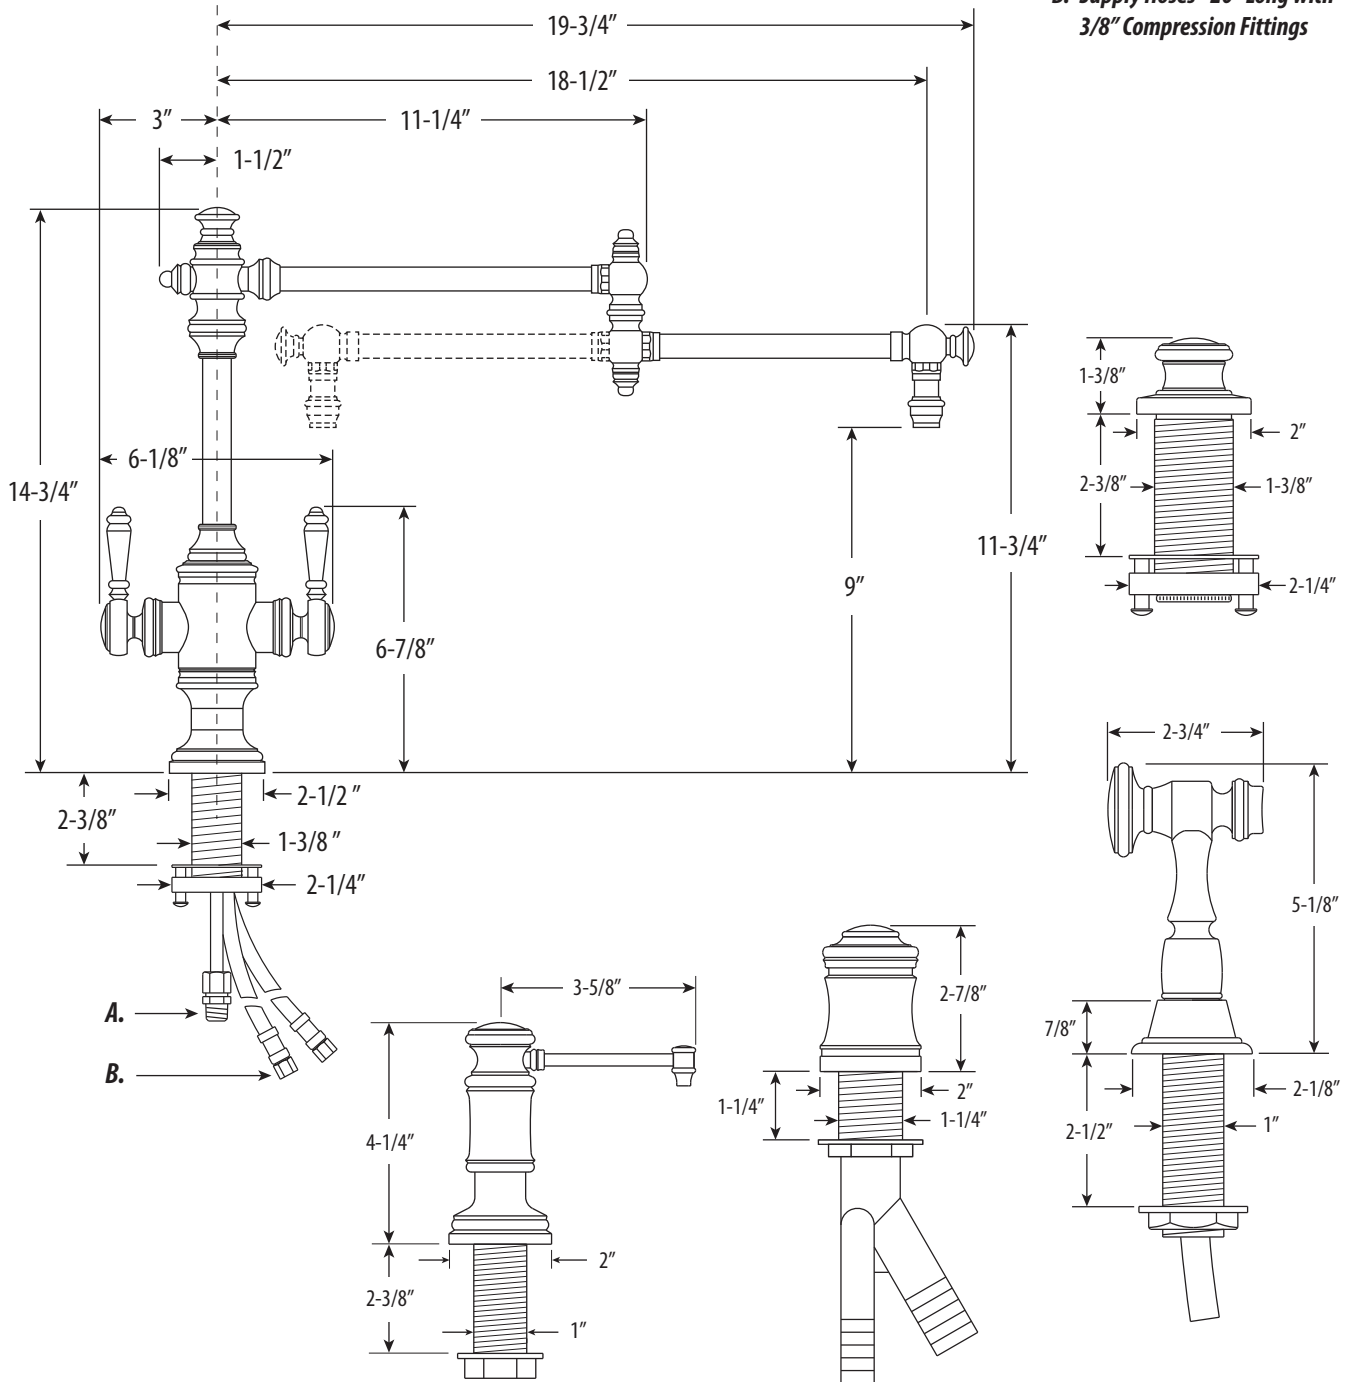

TOWSON TWO HANDLE KITCHEN FAUCET / 18" SPOUT / 4PC. SUITE

8010-18-4

- MAX COUNTER THICKNESS 2-3/8"
- MINIMUM INSTALL HOLE SIZE 1-1/2"

- A. Side Spray Connection with 1/4" NPT Pipe Fitting
- B. Supply Hoses - 20" Long with 3/8" Compression Fittings

DIMENSIONS MAY VARY AND ARE SUBJECT TO CHANGE. NO RESPONSIBILITY IS ASSUMED FOR USE OF SUPERCEDED OR VOIDED DATA