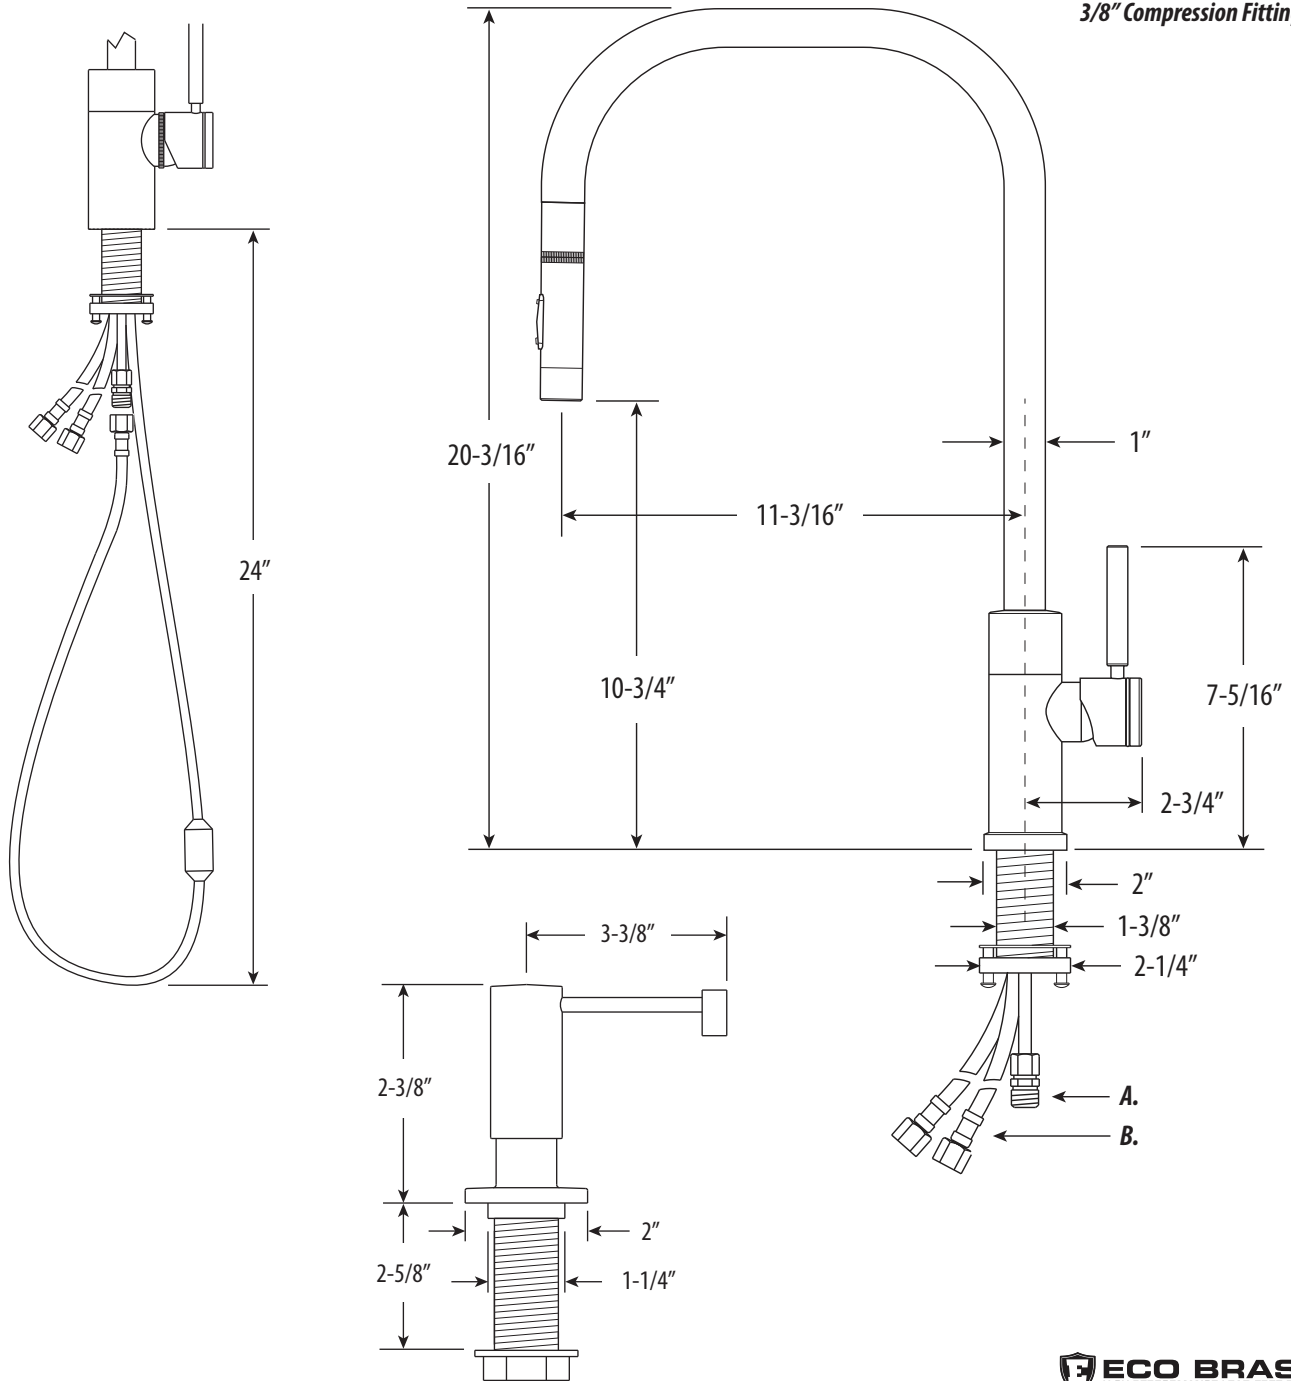

FULTON MODERN EXTENDED REACH PLP PULLDOWN FAUCET / 2PC. SUITE

10300-2

- Max Counter Thickness 2-3/8"
- Minimum Install Hole Size 1-1/2"

A. Spray Connection with 3/8" Compression Fitting

B. Supply Hoses - 20" Long with 3/8" Compression Fittings

ECO BRASS
HIGH PERFORMANCE LEAD FREE BRASS

DIMENSIONS MAY VARY AND ARE SUBJECT TO CHANGE. NO RESPONSIBILITY IS ASSUMED FOR USE OF SUPERCEDED OR VOIDED DATA