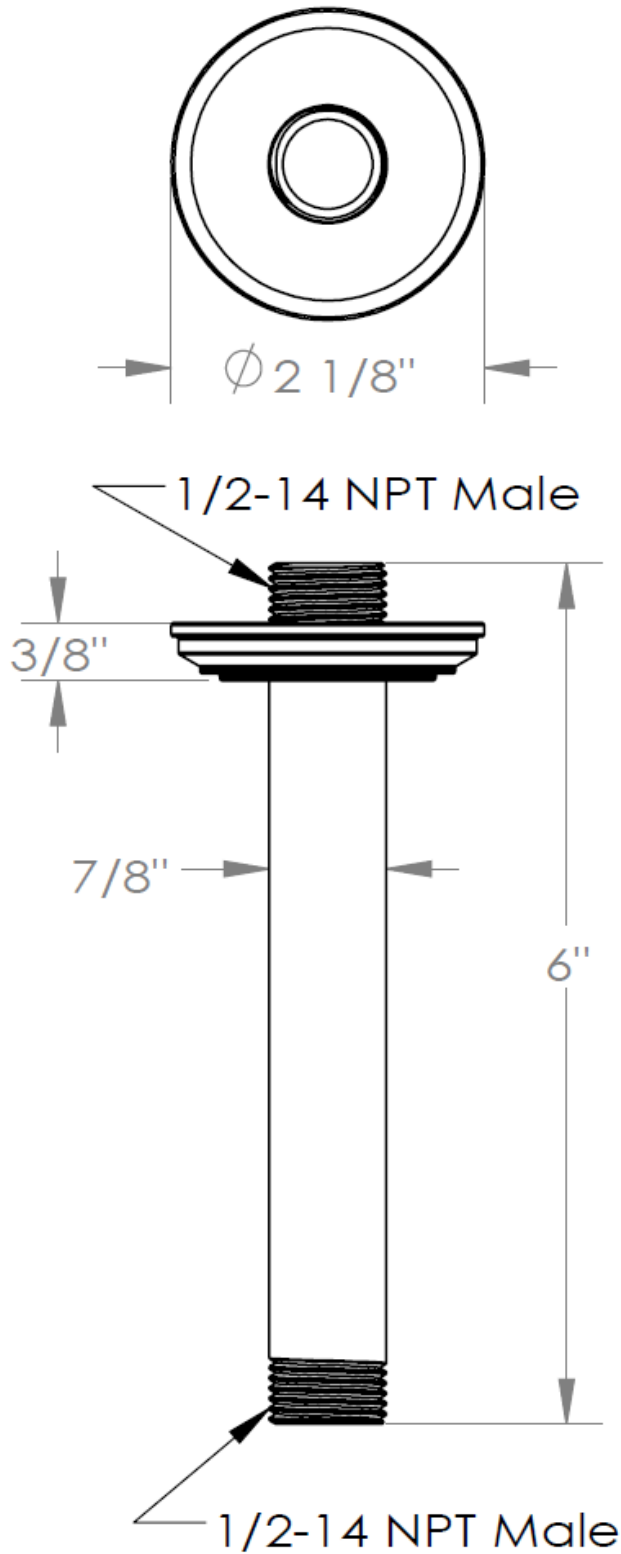

SS-603AFTR

6" Ceiling Arm with Flange

WATERMARK DESIGNS 12/31/2014