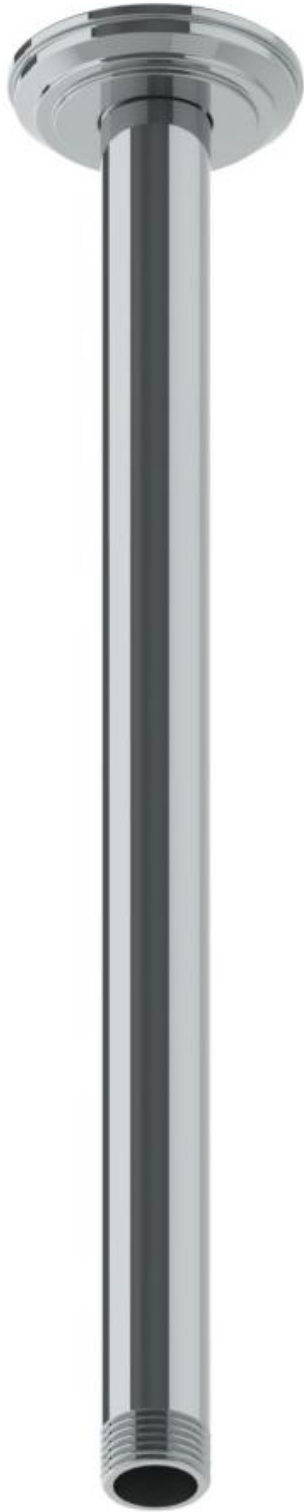

SS-603AFTR

6" Ceiling Arm with Flange

WATERMARK DESIGNS 12/31/2014