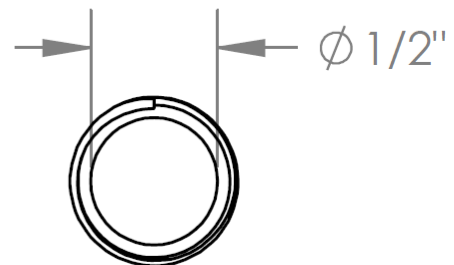

MBN3

Lavatory Nipple

1/2" x 3"

Meets the applicable requirements of ASME A112.18.1-2005/CSA B125.1-05, entitled "Plumbing Supply Fittings"

WATERMARK DESIGNS 9/11/2018

350 Dewitt Ave Brooklyn NY 11207 USA T 718 257 2800 F 718 257 2144 info@watermark-designs.com