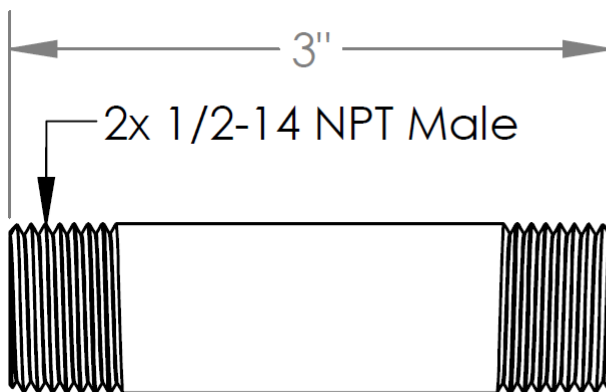

MBN3

Lavatory Nipple

1/2" x 3"

Meets the applicable requirements of ASME A112.18.1-2005/CSA B125.1-05, entitled "Plumbing Supply Fittings"

WATERMARK DESIGNS 9/11/2018

350 Dewitt Ave Brooklyn NY 11207 USA T 718 257 2800 F 718 257 2144 info@watermark-designs.com