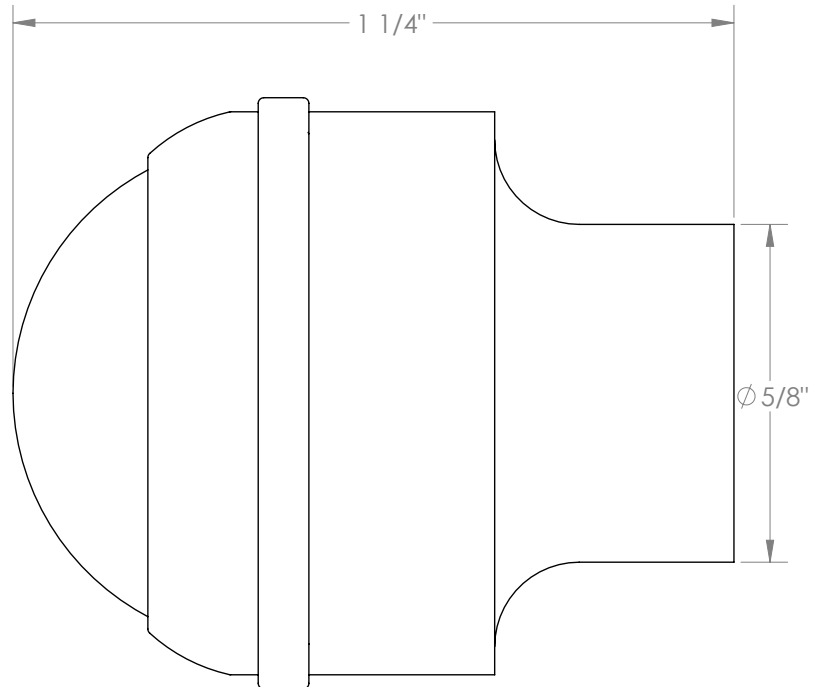

# WATERMARK

BROOKLYN, NEW YORK

Stratford

KB-321

1" Ø Cabinet Knob

- Professional Installation Required

Available in all finishes shown on the [Watermark Designs website](#)

Meets the applicable requirements of ASME A112.18.1-2005/CSA B125.1-05, entitled "Plumbing Supply Fittings".

Watermark Designs reserves the right to make revisions without notice to produce specifications. All product dimensions are nominal.

09/2023

350 Dewitt Ave. Brooklyn, NY 11207 USA | T: 1 718 257 2800 | F: 1 718 257 2144 | [customerservice@watermark-designs.com](mailto:customerservice@watermark-designs.com)