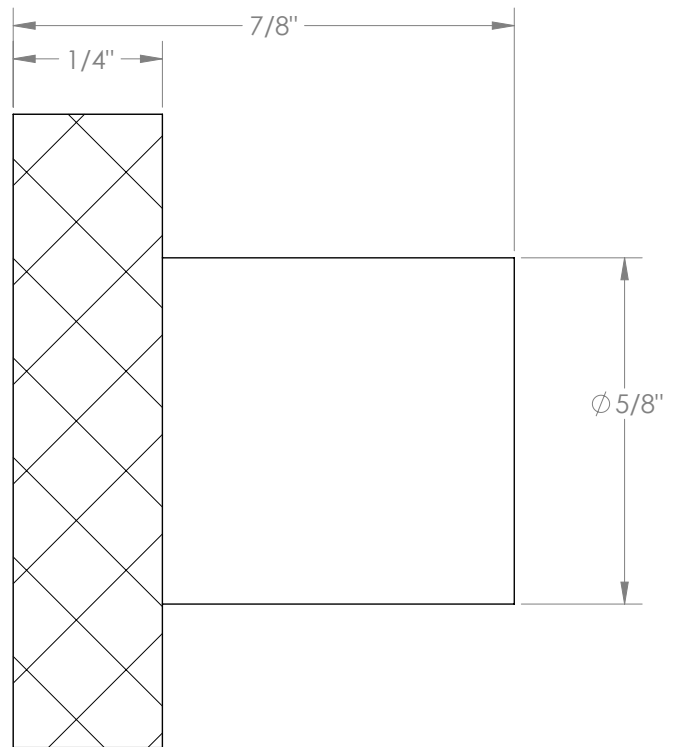

# WATERMARK

BROOKLYN, NEW YORK

*Urbane*

**KB-252**

1" Ø Cabinet Knob - Diamond Knurled

- Professional Installation Required

Available in all finishes shown on the [Watermark Designs website](#)

Meets the applicable requirements of ASME A112.18.1-2005/CSA B125.1-05, entitled "Plumbing Supply Fittings".

Watermark Designs reserves the right to make revisions without notice to produce specifications. All product dimensions are nominal.

09/2023

350 Dewitt Ave. Brooklyn, NY 11207 USA | T: 1 718 257 2800 | F: 1 718 257 2144 | [customerservice@watermark-designs.com](mailto:customerservice@watermark-designs.com)