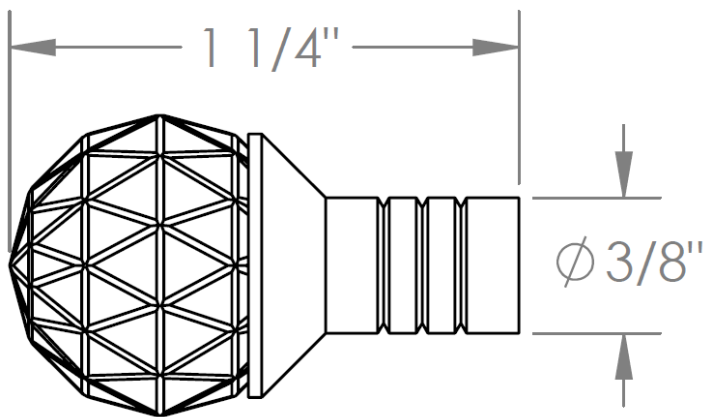

**KB-2012-PP**

Cabinet Knob,  $\frac{3}{4}$ " x  $1\frac{1}{4}$ "

**WATERMARK DESIGNS 10/3/2018**

350 Dewitt Ave Brooklyn NY 11207 USA T 718 257 2800 F 718 257 2144 info@watermark-designs.com