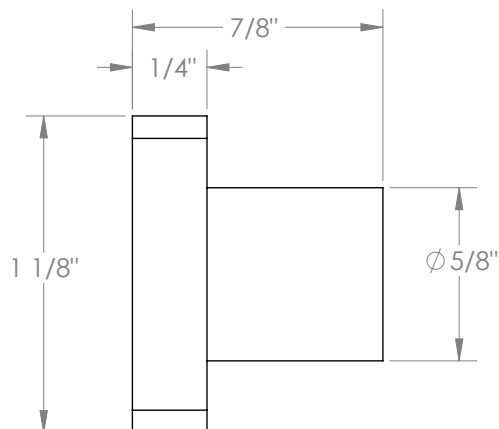

WATERMARK

BROOKLYN, NEW YORK

H-Line
KB-115
1" Ø Cabinet Knob

- Professional Installation Required

Available in all finishes shown on the [Watermark Designs website](#)

Meets the applicable requirements of ASME A112.18.1-2005/CSA B125.1-05, entitled "Plumbing Supply Fittings".

Watermark Designs reserves the right to make revisions without notice to produce specifications. All product dimensions are nominal.

09/2023

350 Dewitt Ave. Brooklyn, NY 11207 USA | T: 1 718 257 2800 | F: 1 718 257 2144 | customerservice@watermark-designs.com