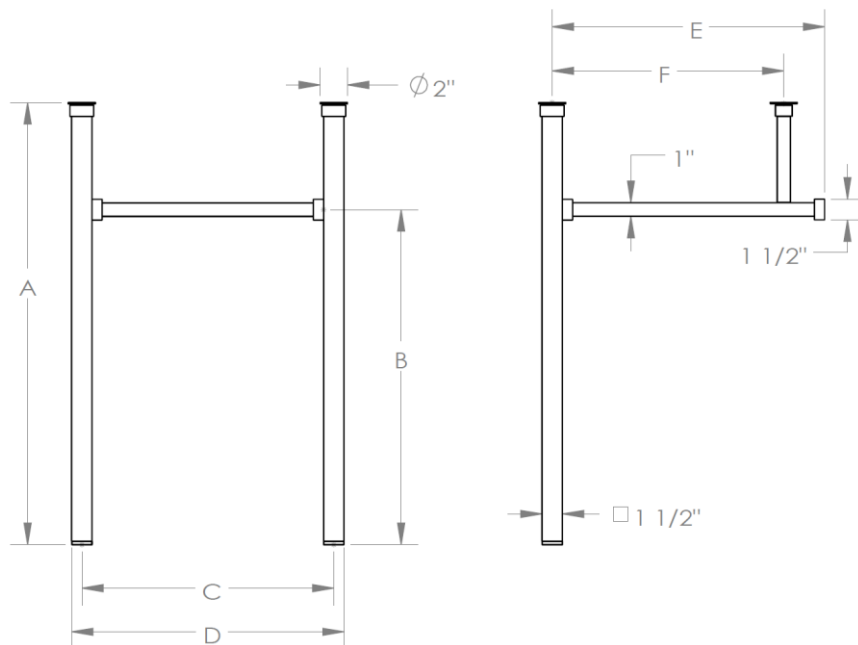

#### Console Legs - Square

Stone/ Marble/ Glass/ Wood Top

Model No.	A	B	C	D	E	F
CON24-SQST	32"	24 1/4"	18 1/2"	20"	19"	17"
CON30-SQST	32"	24 1/4"	25 1/2"	27"	20"	17"
CON36-SQST	32"	24 1/4"	31 1/2"	33"	20"	17"