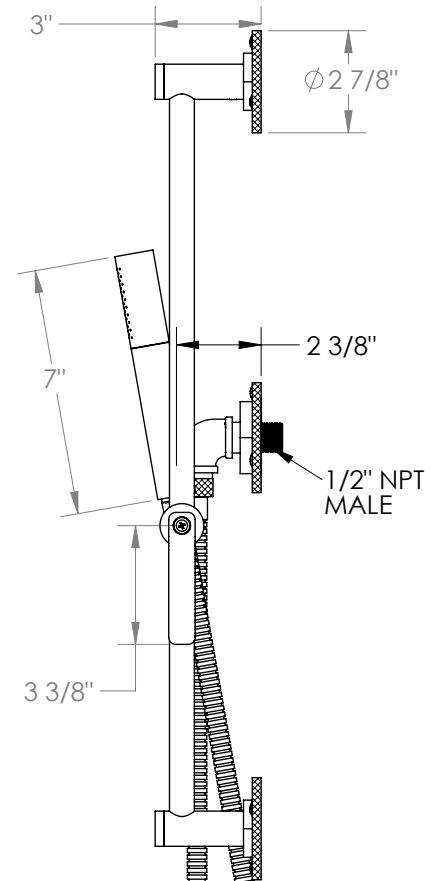

WATERMARK

BROOKLYN, NEW YORK

Elan Vital 38-HSPB1-EV4

Positioning Bar Shower Kit with Hand Shower

- Handshower Flow Rate: 1.75 GPM
- Slide bar features an adjustable shower holder that can be set along length of bar and can be set at angle up to 45°
- Hose Length: 69"
- Includes two backflow preventers- one in the hand shower and one in the wall elbow

Includes The Following Components:

- Shower Positioning Bar: 38-6524
- Hand Shower: SH-TIT30
- Wall Elbow: ELB-EV2
- Shower Hose: DS-4079

Available in all finishes shown on the [Watermark Designs website](https://www.watermark-designs.com)

Meets the applicable requirements of ASME A112.18.1-2005/CSA B125.1-05, entitled "Plumbing Supply Fittings".

Watermark Designs reserves the right to make revisions without notice to produce specifications. All product dimensions are nominal.