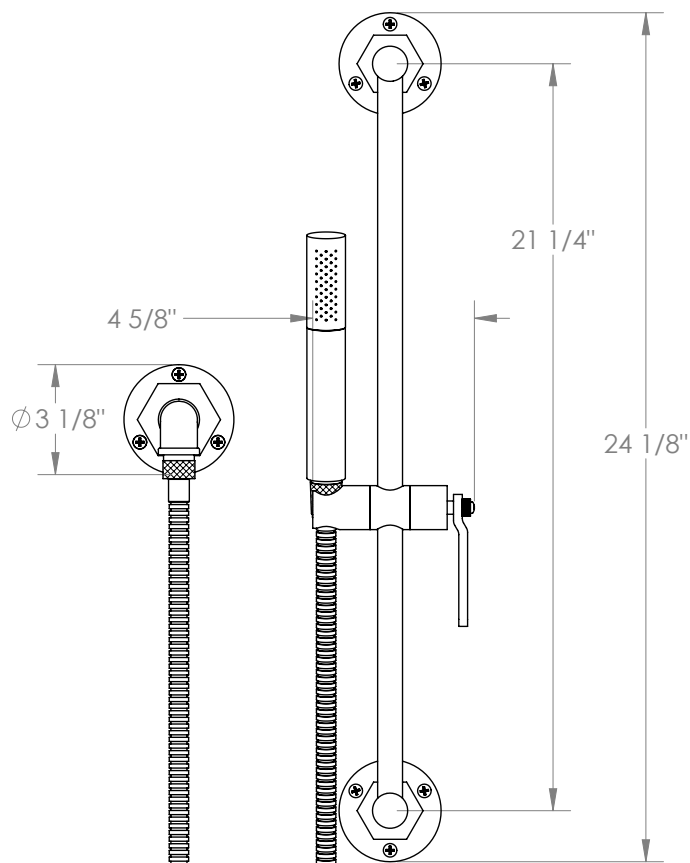

WATERMARK

BROOKLYN, NEW YORK

Elan Vital 38-HSPB1-EV4

Positioning Bar Shower Kit with Hand Shower

- Handshower Flow Rate: 1.75 GPM
- Slide bar features an adjustable shower holder that can be set along length of bar and can be set at angle up to 45°
- Hose Length: 69"
- Includes two backflow preventers- one in the hand shower and one in the wall elbow

Includes The Following Components:

- Shower Positioning Bar: 38-6524
- Hand Shower: SH-TIT30
- Wall Elbow: ELB-EV2
- Shower Hose: DS-4079

Available in all finishes shown on the [Watermark Designs website](https://www.watermark-designs.com)

Meets the applicable requirements of ASME A112.18.1-2005/CSA B125.1-05, entitled "Plumbing Supply Fittings".

Watermark Designs reserves the right to make revisions without notice to produce specifications. All product dimensions are nominal.