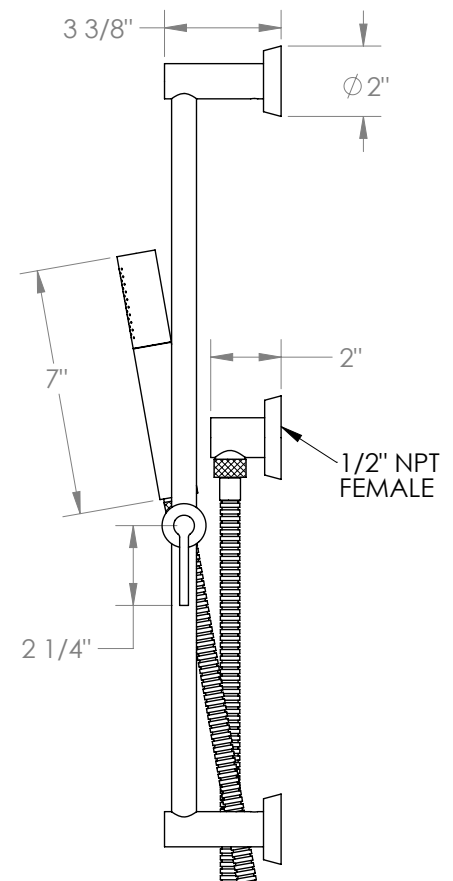

WATERMARK

BROOKLYN, NEW YORK

Blue

37-HSPB1-BL2

Positioning Bar Shower Kit with Hand Shower

- Handshower Flow Rate: 1.75 GPM
- Slide bar features an adjustable shower holder that can be set along length of bar and can be set at angle up to 45°
- Hose Length: 69"
- Includes two backflow preventers- one in the hand shower and one in the wall elbow

Includes The Following Components:

- Shower Positioning Bar: 37-6524
- Hand Shower: SH-TIT30
- Wall Elbow: ELB-BL2
- Shower Hose: DS-4079

Available in all finishes shown on the [Watermark Designs website](http://www.watermark-designs.com)

©

Meets the applicable requirements of ASME A112.18.1-2005/CSA B125.1-05, entitled "Plumbing Supply Fittings".

Watermark Designs reserves the right to make revisions without notice to produce specifications. All product dimensions are nominal.