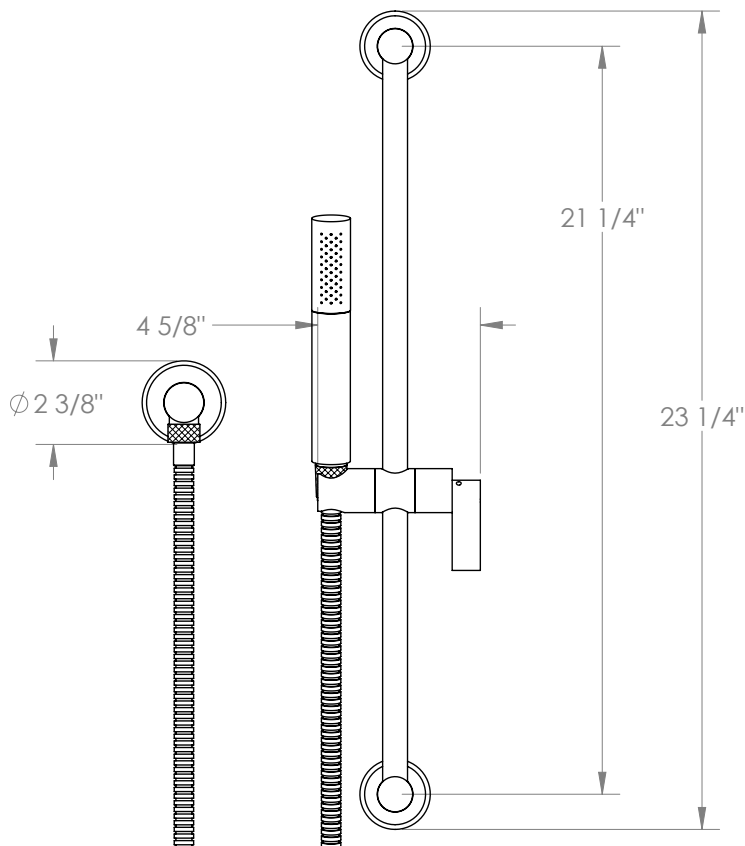

WATERMARK

BROOKLYN, NEW YORK

Blue

37-HSPB1-BL2

Positioning Bar Shower Kit with Hand Shower

- Handshower Flow Rate: 1.75 GPM
- Slide bar features an adjustable shower holder that can be set along length of bar and can be set at angle up to 45°
- Hose Length: 69"
- Includes two backflow preventers- one in the hand shower and one in the wall elbow

Includes The Following Components:

- Shower Positioning Bar: 37-6524
- Hand Shower: SH-TIT30
- Wall Elbow: ELB-BL2
- Shower Hose: DS-4079

Available in all finishes shown on the [Watermark Designs website](http://www.watermark-designs.com)

©

Meets the applicable requirements of ASME A112.18.1-2005/CSA B125.1-05, entitled "Plumbing Supply Fittings".

Watermark Designs reserves the right to make revisions without notice to produce specifications. All product dimensions are nominal.