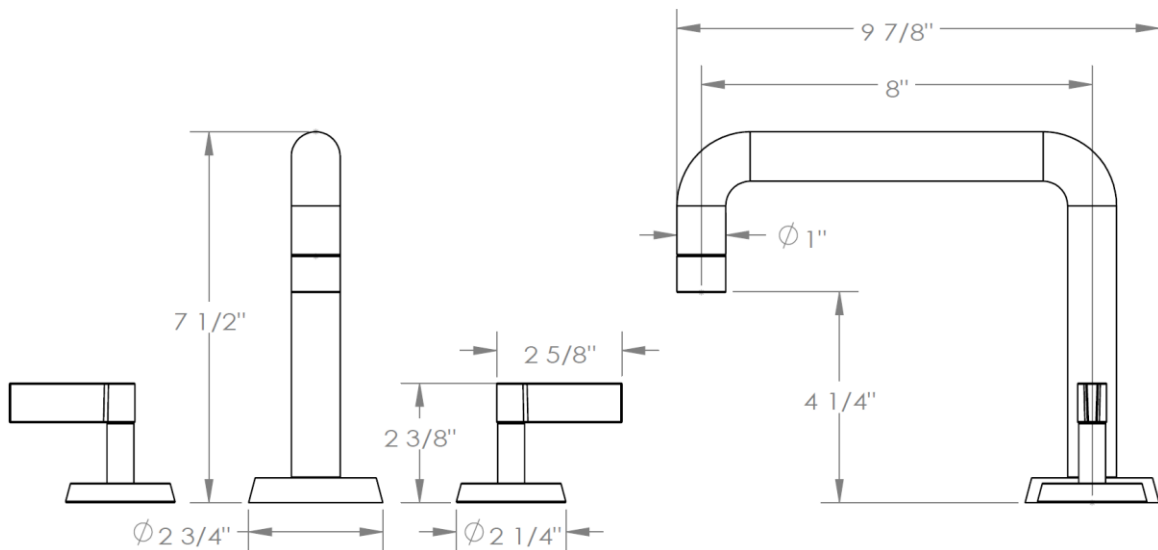

37-8.26-BL2
Roman Tub Set

Meets the applicable requirements of ASME A112.18.1-2005/CSA B125.1-05, entitled "Plumbing Supply Fittings"

WATERMARK DESIGNS 12/5/2014

350 Dewitt Ave Brooklyn NY 11207 USA T 718 257 2800 F 718 257 2144 info@watermark-designs.com