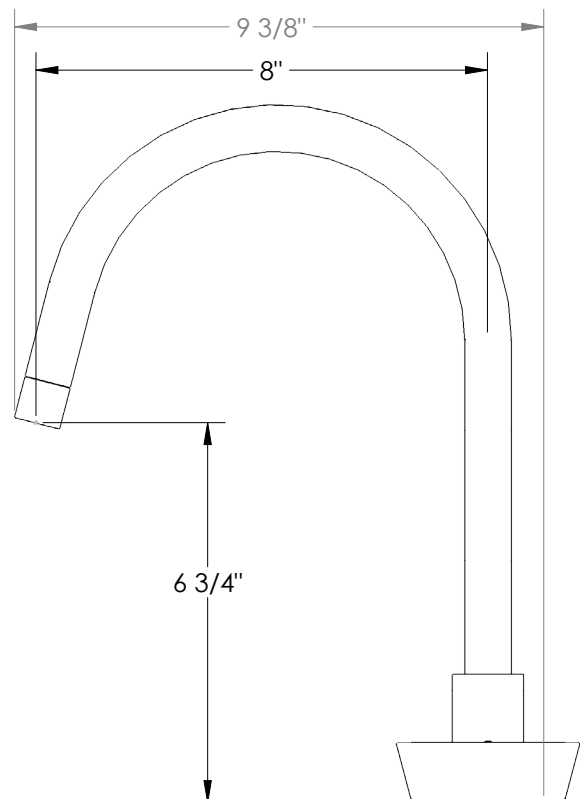

WATERMARK

BROOKLYN, NEW YORK

Zen 36-7G-WM

Deck Mounted, Two Handle, Gooseneck Faucet

- Fits Deck Up To 3" Thick
- Recommended Mounting Hole: 1-3/8"
- All Lead-Free Brass Construction
- Flow Rate: 1.75 GPM
- 1/4 Turn Ceramic Cartridge
- 360° Rotating Spout
- Professional Installation Required

Available in all finishes shown on the [Watermark Designs website](#)

Please refer to
second page for
handle dimensions

Meets the applicable requirements of ASME A112.18.1-2005/CSA B125.1-05, entitled "Plumbing Supply Fittings".