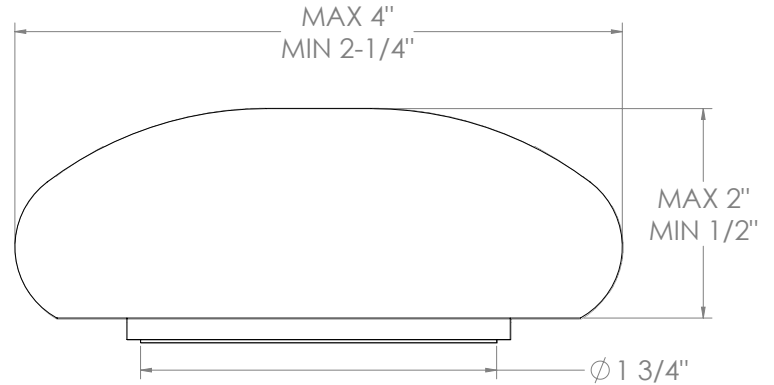

WATERMARK

BROOKLYN, NEW YORK

Zen 36-7G-WM

Deck Mounted, Two Handle, Gooseneck Faucet

- Fits Deck Up To 3" Thick
- Recommended Mounting Hole: 1-3/8"
- All Lead-Free Brass Construction
- Flow Rate: 1.75 GPM
- 1/4 Turn Ceramic Cartridge
- 360° Rotating Spout
- Professional Installation Required

WATERMARK

BROOKLYN, NEW YORK

Rock Handles:

Harvest Dark (HD)

Harvest Light (HL)

Mountain Morning (MM)

Winter Morning (WM)

NOTE: Each rock handle is a natural stone handpicked from the pristine shores of the Great Lakes. Each one is unique and will not be identical to another, though we try to pair the most similar ones. The dimensions shown here are only to be used as a guide.