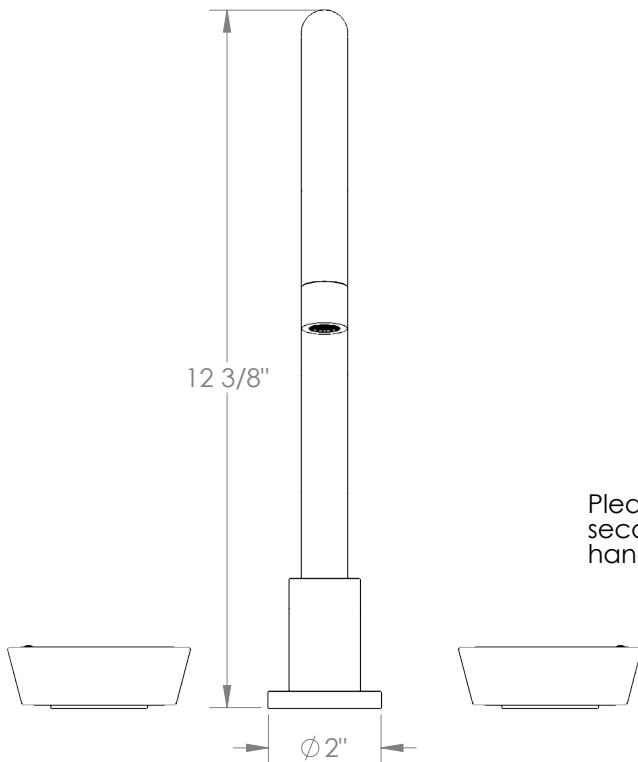

WATERMARK

BROOKLYN, NEW YORK

Zen 36-7G-WM

Deck Mounted, Two Handle, Gooseneck Faucet

- Fits Deck Up To 3" Thick
- Recommended Mounting Hole: 1-3/8"
- All Lead-Free Brass Construction
- Flow Rate: 1.75 GPM
- 1/4 Turn Ceramic Cartridge
- 360° Rotating Spout
- Professional Installation Required

Available in all finishes shown on the [Watermark Designs website](#)

Please refer to
second page for
handle dimensions

Meets the applicable requirements of ASME A112.18.1-2005/CSA B125.1-05, entitled "Plumbing Supply Fittings".