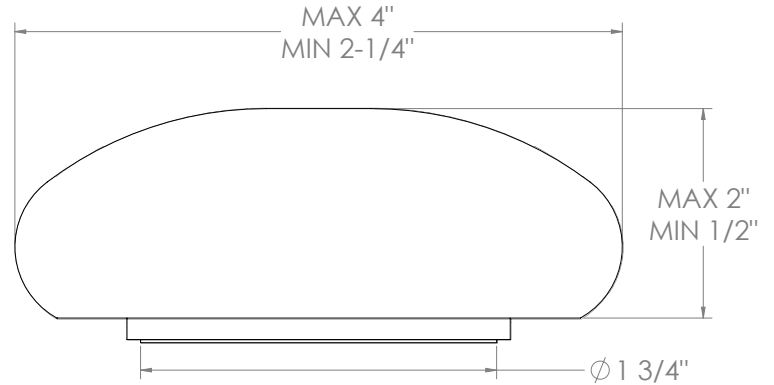

WATERMARK

BROOKLYN, NEW YORK

Zen 36-7.1.3-BL1

Deck Mounted, Single Handle Faucet

- Fits Deck Up To 3" Thick
- Recommended Mounting Hole: 1-3/8"
- All Lead-Free Brass Construction
- Flow Rate: 1.75 GPM
- Ceramic Mixing Cartridge
- 360° Rotating Spout
- Professional Installation Required

WATERMARK

BROOKLYN, NEW YORK

Rock Handles:

Harvest Dark (HD)

Harvest Light (HL)

Mountain Morning (MM)

Winter Morning (WM)

NOTE: Each rock handle is a natural stone handpicked from the pristine shores of the Great Lakes. Each one is unique and will not be identical to another, though we try to pair the most similar ones. The dimensions shown here are only to be used as a guide.