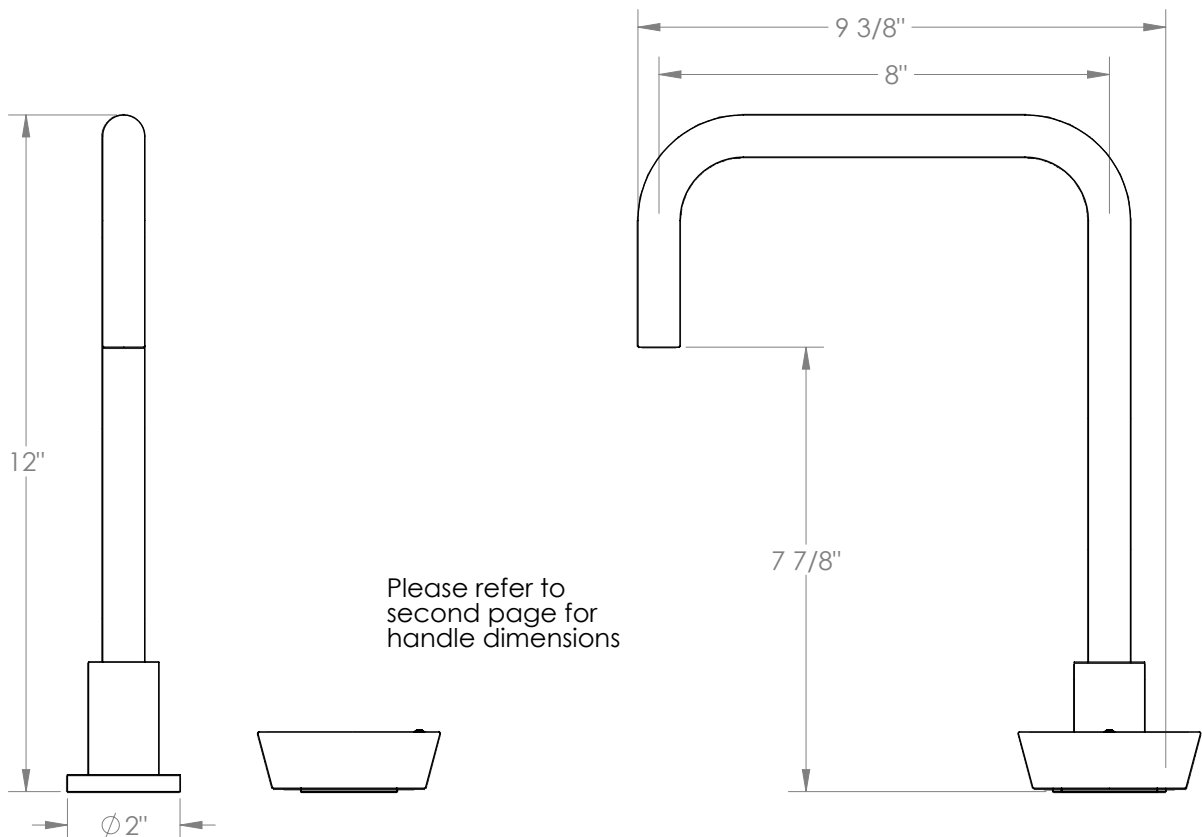

WATERMARK

BROOKLYN, NEW YORK

Zen 36-7.1.3-BL1

Deck Mounted, Single Handle Faucet

- Fits Deck Up To 3" Thick
- Recommended Mounting Hole: 1-3/8"
- All Lead-Free Brass Construction
- Flow Rate: 1.75 GPM
- Ceramic Mixing Cartridge
- 360° Rotating Spout
- Professional Installation Required

Available in all finishes shown on the [Watermark Designs website](https://www.watermark-designs.com)

Meets the applicable requirements of ASME A112.18.1-2005/CSA B125.1-05, entitled "Plumbing Supply Fittings".