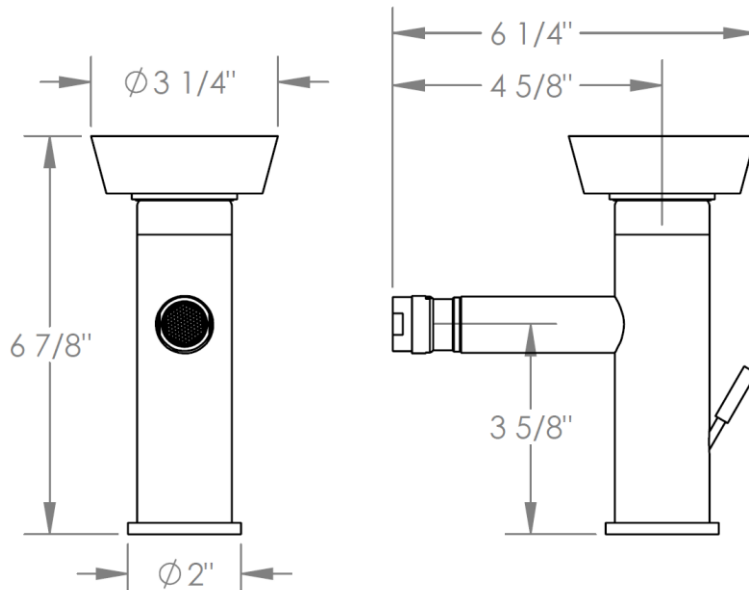

36-4.1-CM

Deck Mounted Bidet Monoblock
Includes MPU7 pop-up drain

Meets the applicable requirements of ASME A112.18.1-2005/CSA B125.1-05, entitled "Plumbing Supply Fittings"

WATERMARK DESIGNS 8/27/2018

350 Dewitt Ave Brooklyn NY 11207 USA T 718 257 2800 F 718 257 2144 info@watermark-designs.com