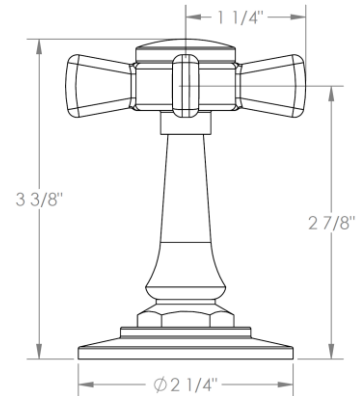

Haley Handle Trim Options

B9M – SISTINA