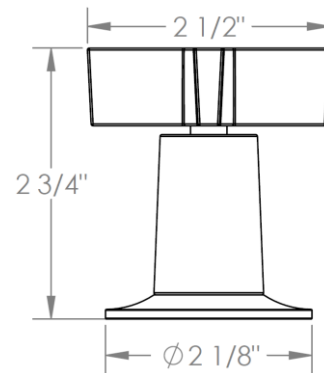

Haley Handle Trim Options

B9M – SISTINA

DD2 – ASTAIRE

DD3 – GARBO

H4 – HARMONIE

WATERMARK DESIGNS 8/29/2018

350 Dewitt Ave Brooklyn NY 11207 USA T 718 257 2800 F 718 257 2144 info@watermark-designs.com