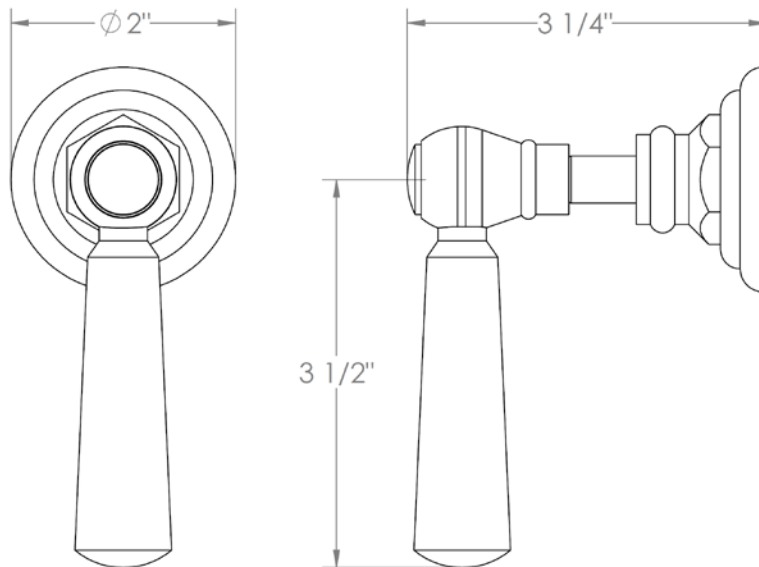

**34-WTR-S1A**

Wall Mounted Trim

For use with SS-TS200-C, SS-TS200-H, SS-TS150-C, SS-TS150-H,  
SS-WD2, SS-WD3, SS-VCWD2 or SS-VCWD3 roughs

**WATERMARK DESIGNS 4/17/2018**

## Haley Handle Trim Options