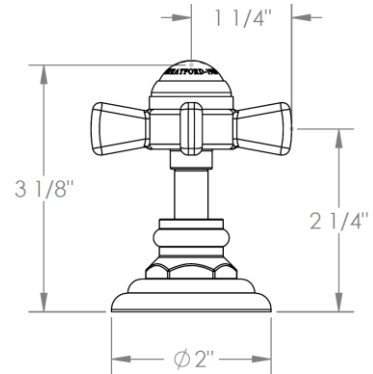

Haley Handle Trim Options

S1 – PRESTON