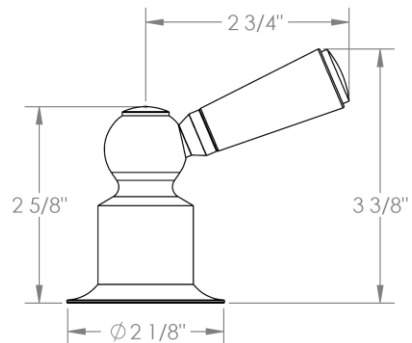

H4 – HARMONIE

WATERMARK DESIGNS 8/29/2018

350 Dewitt Ave Brooklyn NY 11207 USA T 718 257 2800 F 718 257 2144 info@watermark-designs.com