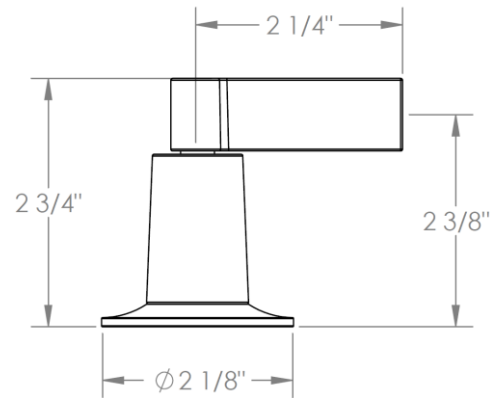

DD2 – ASTAIRE