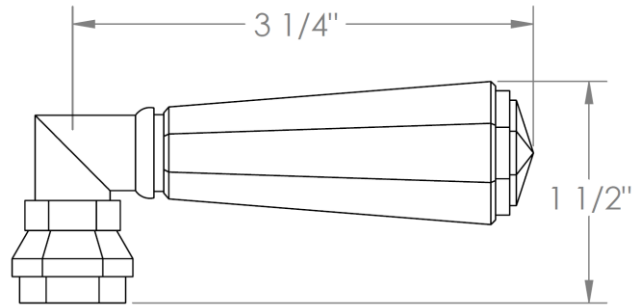

314-6524-__
Wall Mounted Positioning Bar
Beverly Collection

HANDLE TRIM OPTIONS

CRY4 – ROOSEVELT

CRY5 – MARMONT

T6 – NEWTON

XX – SHETFIELD

YY – NEWPORT