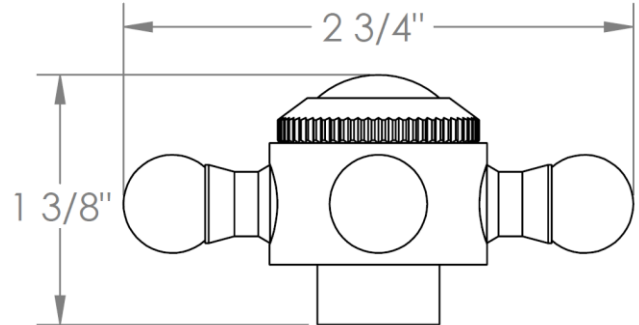

314-6524-__
Wall Mounted Positioning Bar
Beverly Collection

HANDLE TRIM OPTIONS

CRY4 – ROOSEVELT

CRY5 – MARMONT

T6 – NEWTON

XX – SHETFIELD

YY – NEWPORT