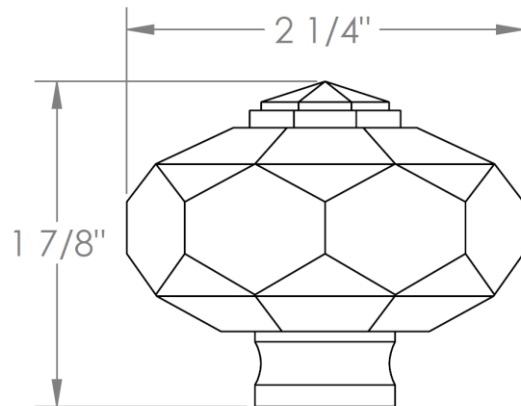

314-6524-__
Wall Mounted Positioning Bar
Beverly Collection

HANDLE TRIM OPTIONS

CRY4 – ROOSEVELT

CRY5 – MARMONT

T6 – NEWTON

XX – SHETFIELD

YY – NEWPORT