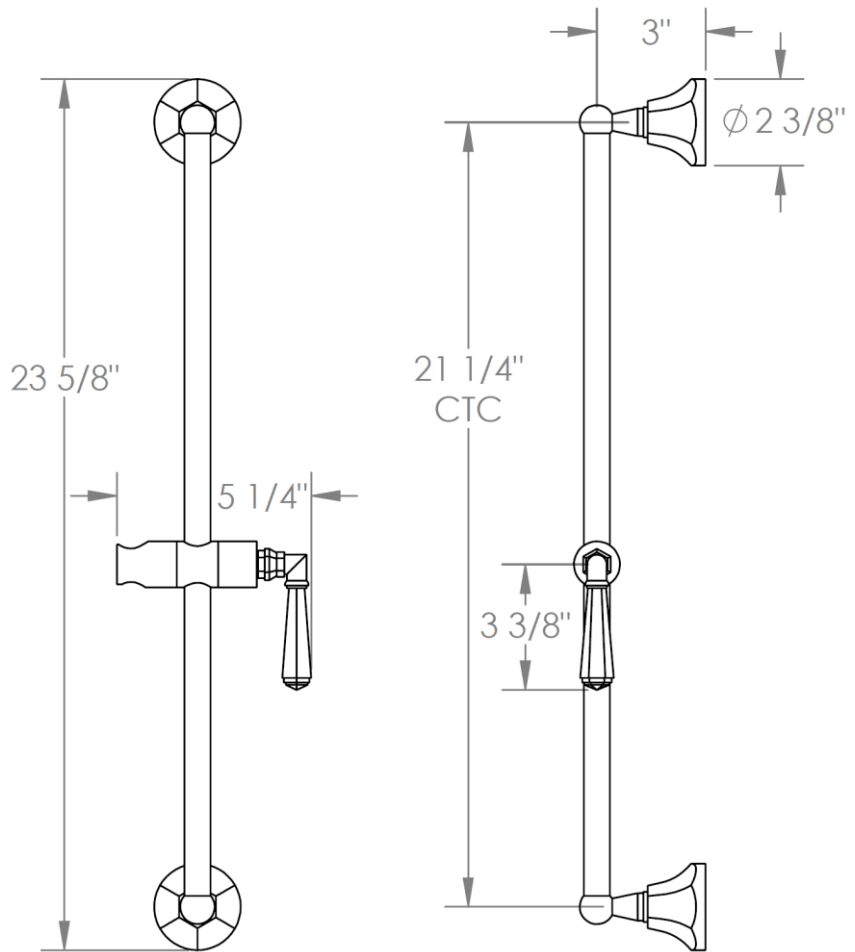

314-6524-__
Wall Mounted Positioning Bar
Beverly Collection

HANDLE TRIM OPTIONS

CRY4 – ROOSEVELT

CRY5 – MARMONT

T6 – NEWTON

XX – SHETFIELD

YY – NEWPORT