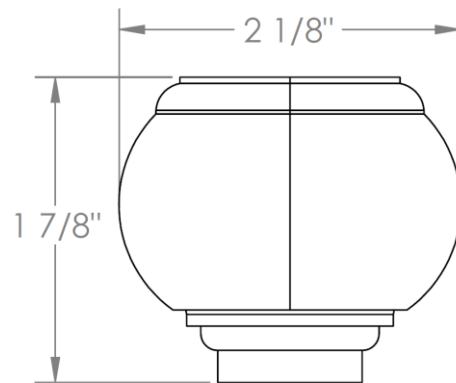

314-6524-__
Wall Mounted Positioning Bar
Beverly Collection

HANDLE TRIM OPTIONS

CRY4 – ROOSEVELT

CRY5 – MARMONT

T6 – NEWTON

XX – SHETFIELD

YY – NEWPORT