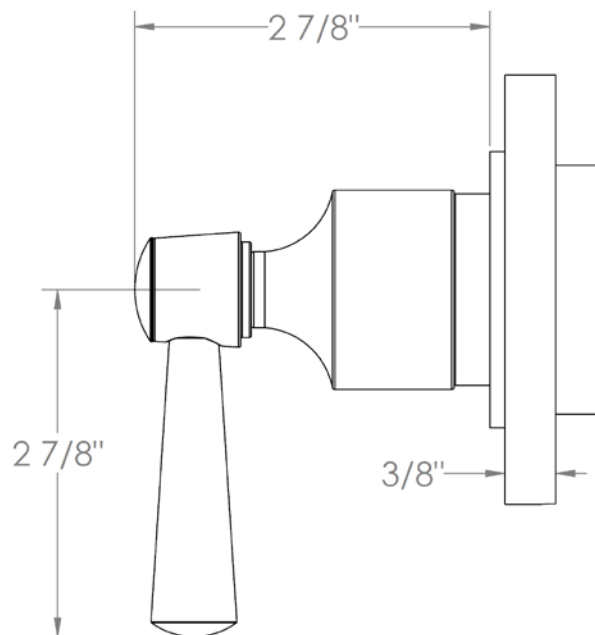

312-T15-Y2

Trim Kit for Miniature Thermostatic Valve

For use with SS-TH500 miniature thermostatic rough

WATERMARK DESIGNS 4/25/2018

Gramercy Handle Options

X – OXFORD & V – WALES

Y – LYONS

Y2 – WILLIAMS