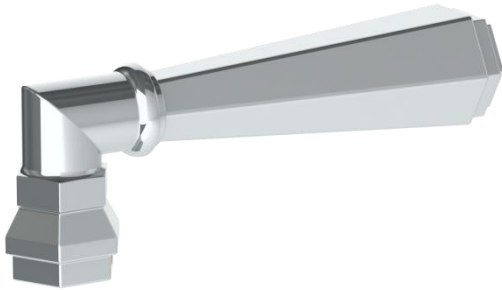

312-T15-Y2

Trim Kit for Miniature Thermostatic Valve

For use with SS-TH500 miniature thermostatic rough

WATERMARK DESIGNS 4/25/2018

Gramercy Handle Options

X – OXFORD & V – WALES

Y – LYONS

Y2 – WILLIAMS