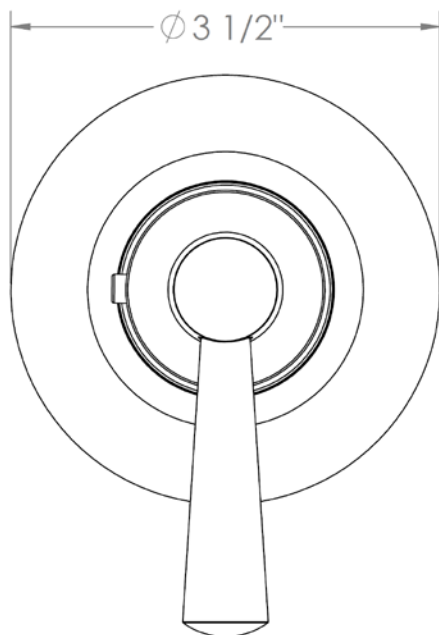

312-T15-Y2

Trim Kit for Miniature Thermostatic Valve

For use with SS-TH500 miniature thermostatic rough

WATERMARK DESIGNS 4/25/2018

Gramercy Handle Options

X – OXFORD & V – WALES

Y – LYONS

Y2 – WILLIAMS