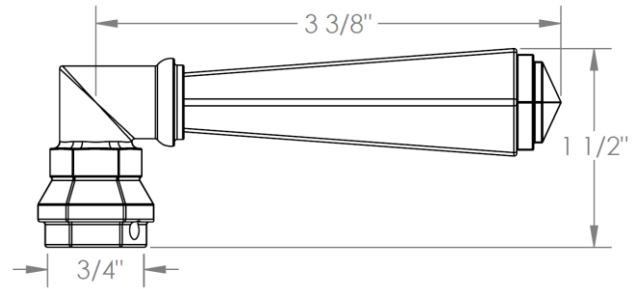

312-T15-Y2

Trim Kit for Miniature Thermostatic Valve

For use with SS-TH500 miniature thermostatic rough

WATERMARK DESIGNS 4/25/2018

Gramercy Handle Options

X – OXFORD & V – WALES

Y – LYONS

Y2 – WILLIAMS