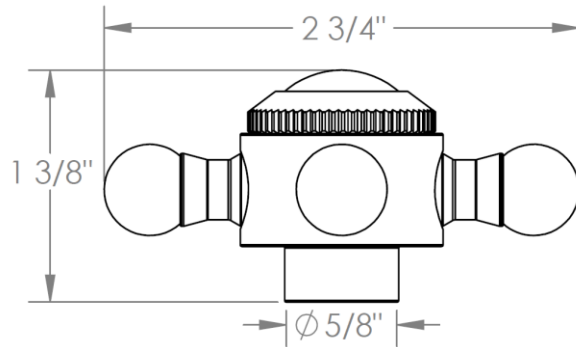

312-T15-Y2

Trim Kit for Miniature Thermostatic Valve

For use with SS-TH500 miniature thermostatic rough

WATERMARK DESIGNS 4/25/2018

Gramercy Handle Options

X – OXFORD & V – WALES

Y – LYONS

Y2 – WILLIAMS