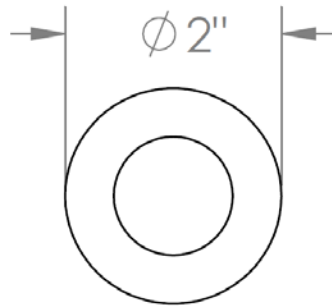

**31-DHS**

Deck Mounted Hand Shower Set

Includes Pull-Out Slim Hand Shower and DM-3079 Hose

Flow Rate: 1.75 GPM

Meets the applicable requirements of ASME A112.18.1-2005/CSA B125.1-05, entitled "Plumbing Supply Fittings"