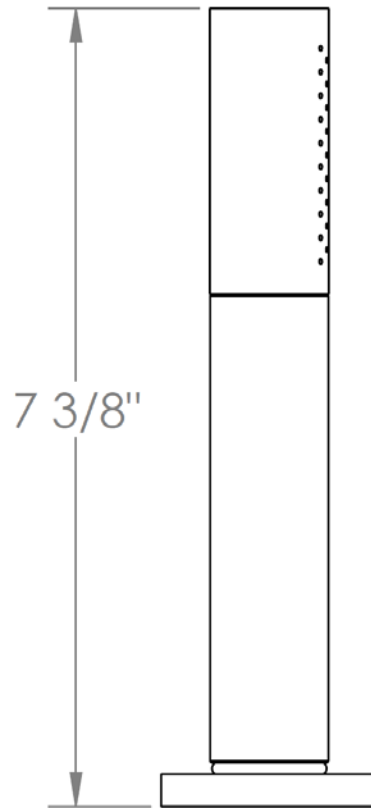

**31-DHS**

Deck Mounted Hand Shower Set

Includes Pull-Out Slim Hand Shower and DM-3079 Hose

Flow Rate: 1.75 GPM

Meets the applicable requirements of ASME A112.18.1-2005/CSA B125.1-05, entitled "Plumbing Supply Fittings"