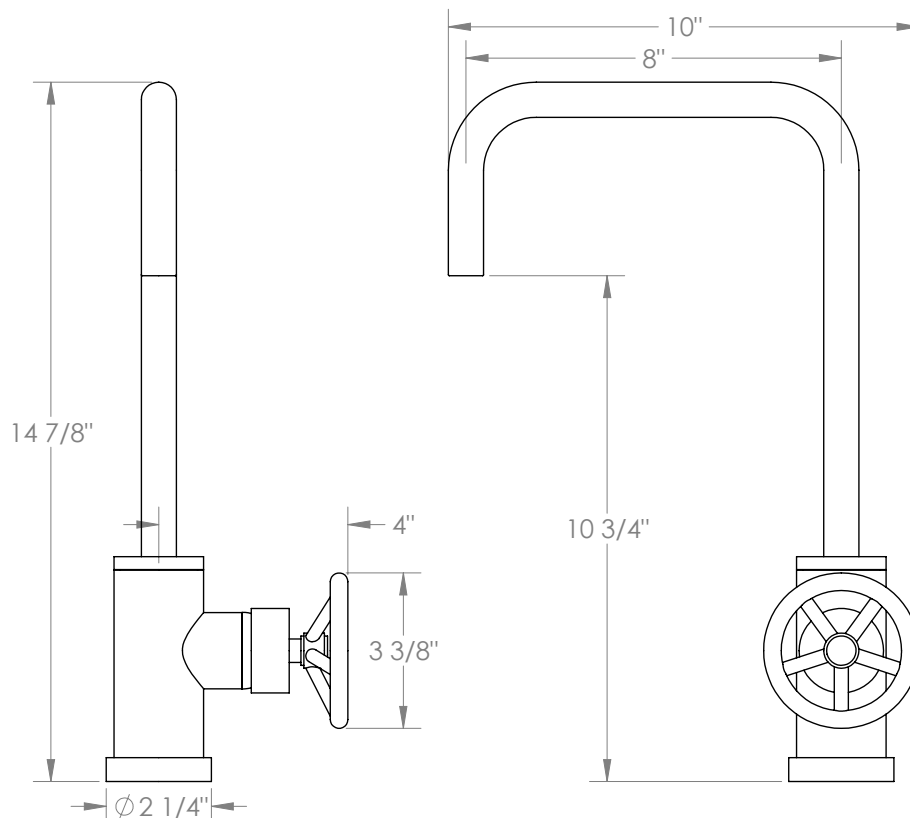

# WATERMARK

BROOKLYN, NEW YORK

Brooklyn

31-7.3-BK

Deck Mounted, Monoblock Kitchen Faucet

- Fits Deck Up To 1-1/2" Thick
- Recommended Mounting Hole: 1-3/8"
- All Lead-Free Brass Construction
- Flow Rate: 1.75 GPM
- Ceramic Mixing Cartridge
- 360° Rotating Spout
- Professional Installation Required

Available in all finishes shown on the [Watermark Designs website](#)

Meets the applicable requirements of ASME A112.18.1-2005/CSA B125.1-05, entitled "Plumbing Supply Fittings".

Watermark Designs reserves the right to make revisions without notice to produce specifications. All product dimensions are nominal.