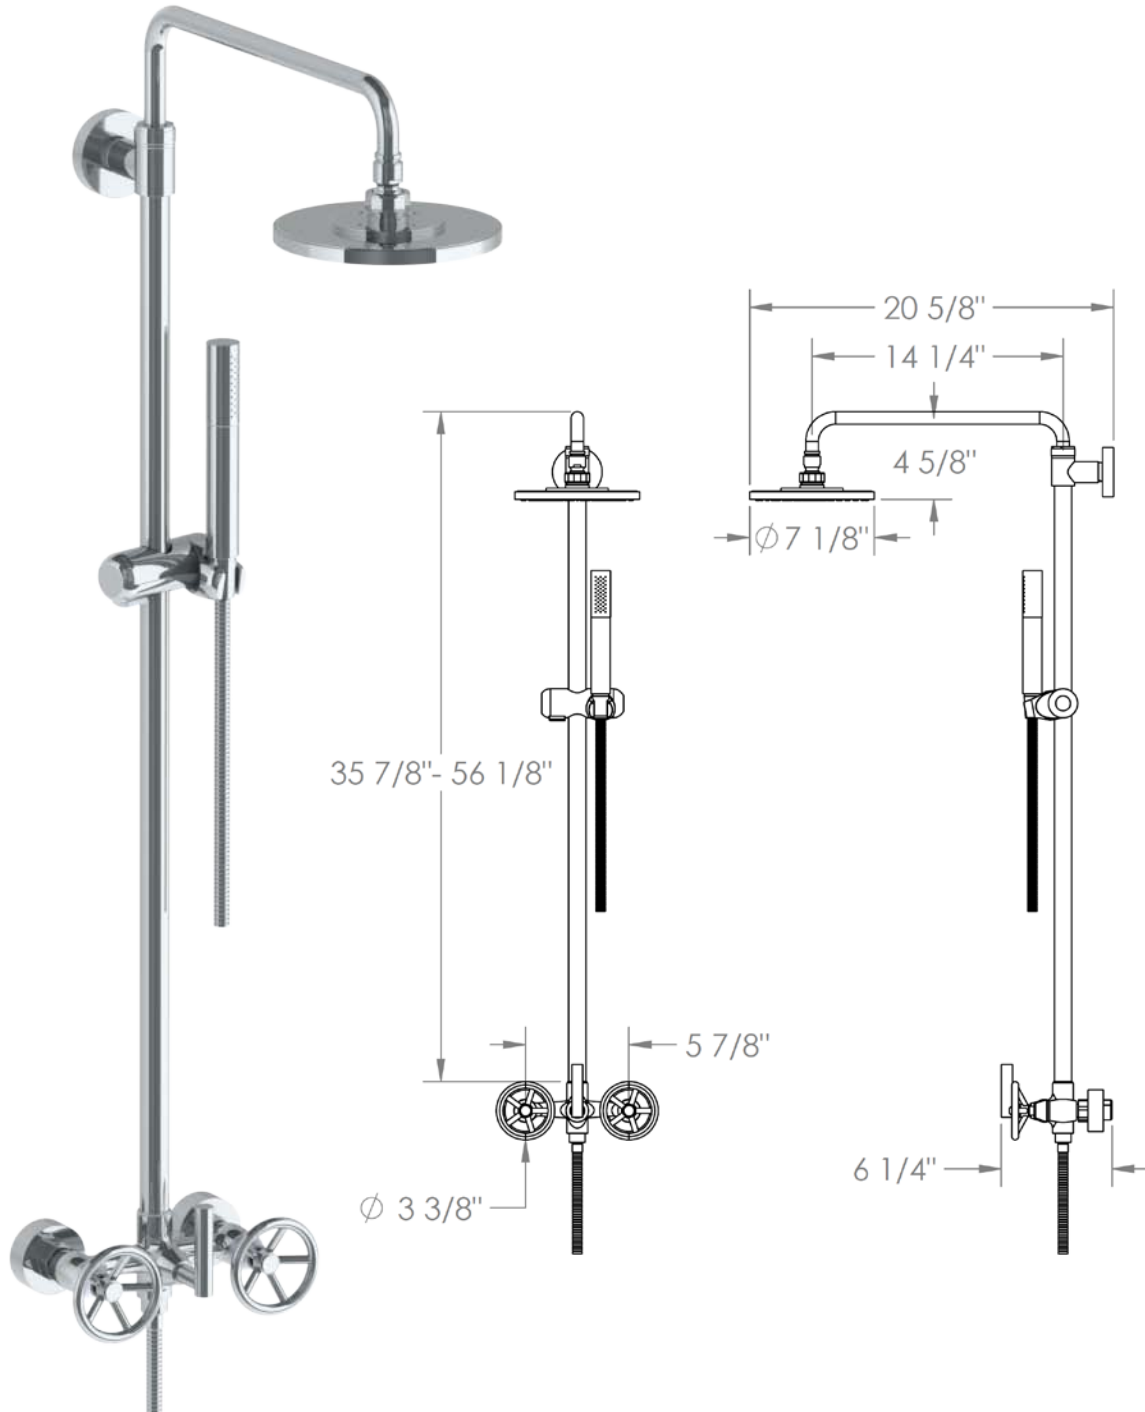

31-6.1HS-BK

Wall Mounted Exposed Shower Set
Includes Slim Hand Shower
Flow Rate: 2.0 GPM

Meets the applicable requirements of ASME A112.18.1-2005/CSA B125.1-05, entitled "Plumbing Supply Fittings"

WATERMARK DESIGNS 2/22/2018