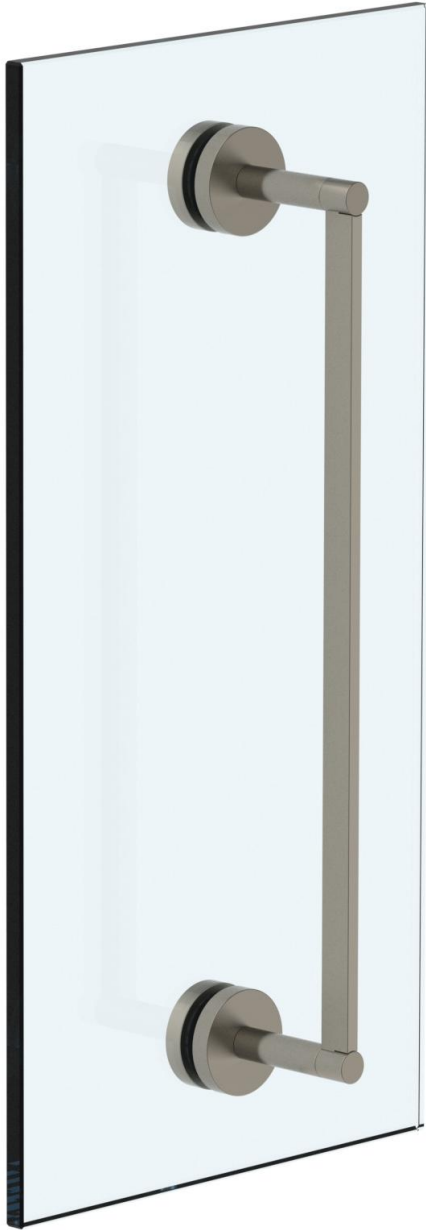

### 31-0.1- GDP

Glass Mounted Single Door Pull  
For use with 1/2" thick glass with Ø1/2" holes  
Brooklyn Collection

MODEL NO.	DIMENSION OF L
31-0.1-6GDP	6"
31-0.1-12GDP	12"
31-0.1-18GDP	18"
31-0.1A-GDP	24"