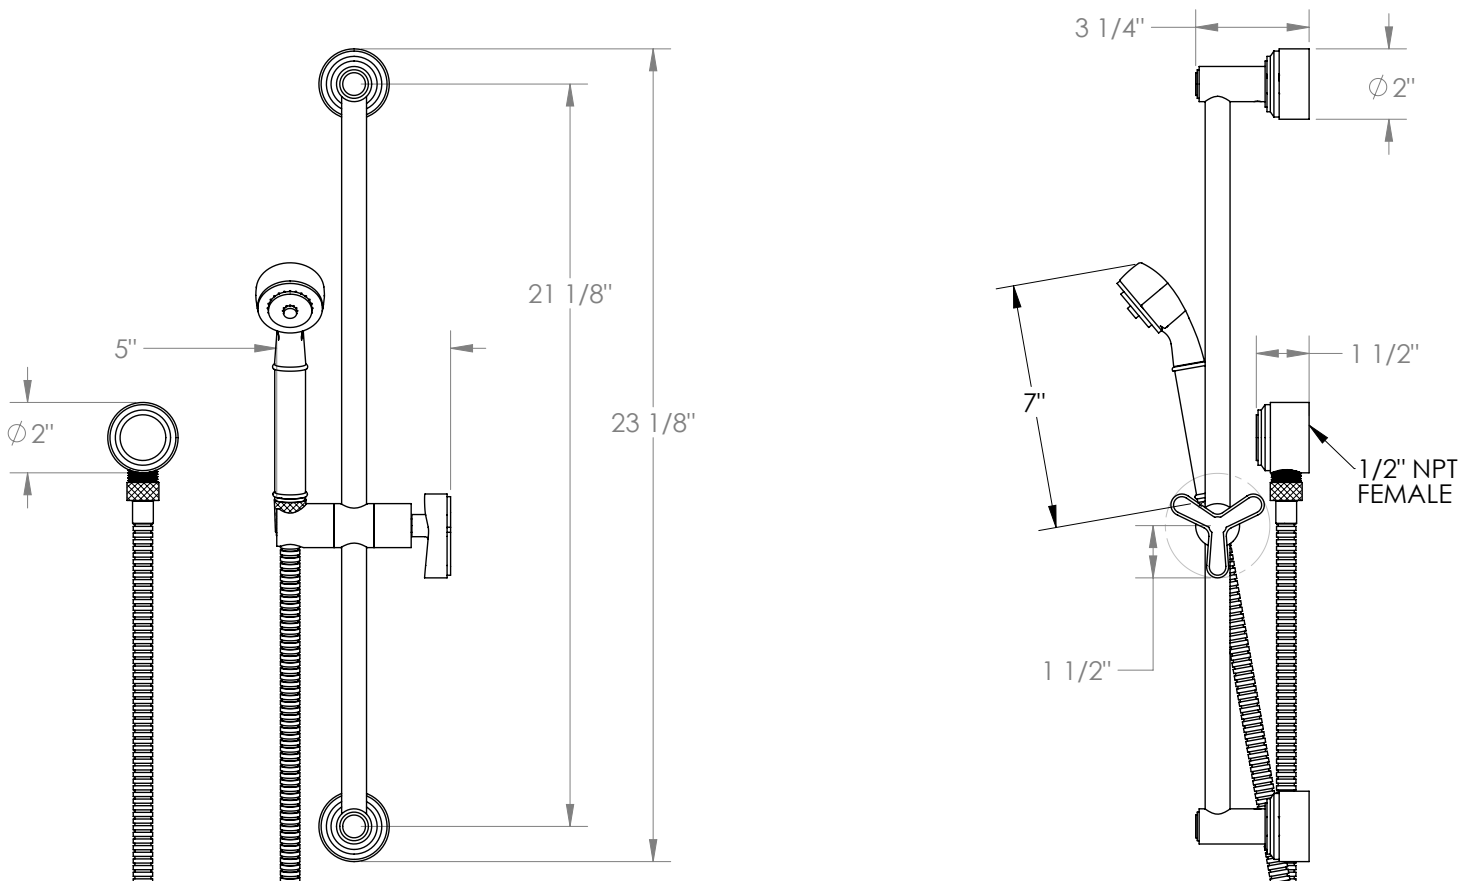

# WATERMARK

BROOKLYN, NEW YORK

**Anika**

**30-HSPB1-TR25**

Positioning Bar Shower Kit with Hand Shower

- Handshower Flow Rate: 1.75 GPM
- Slide bar features an adjustable shower holder that can be set along length of bar and can be set at angle up to 45°
- Hose Length: 69"
- Includes two backflow preventers- one in the hand shower and one in the wall elbow

Includes The Following Components:

- Shower Positioning Bar: 30-6524
- Hand Shower: SH-S1000B2
- Wall Elbow: ELB-TR01
- Shower Hose: DS-4079

Available in all finishes shown on the [Watermark Designs website](https://www.watermark-designs.com)

Meets the applicable requirements of ASME A112.18.1-2005/CSA B125.1-05, entitled "Plumbing Supply Fittings".

Watermark Designs reserves the right to make revisions without notice to produce specifications. All product dimensions are nominal.