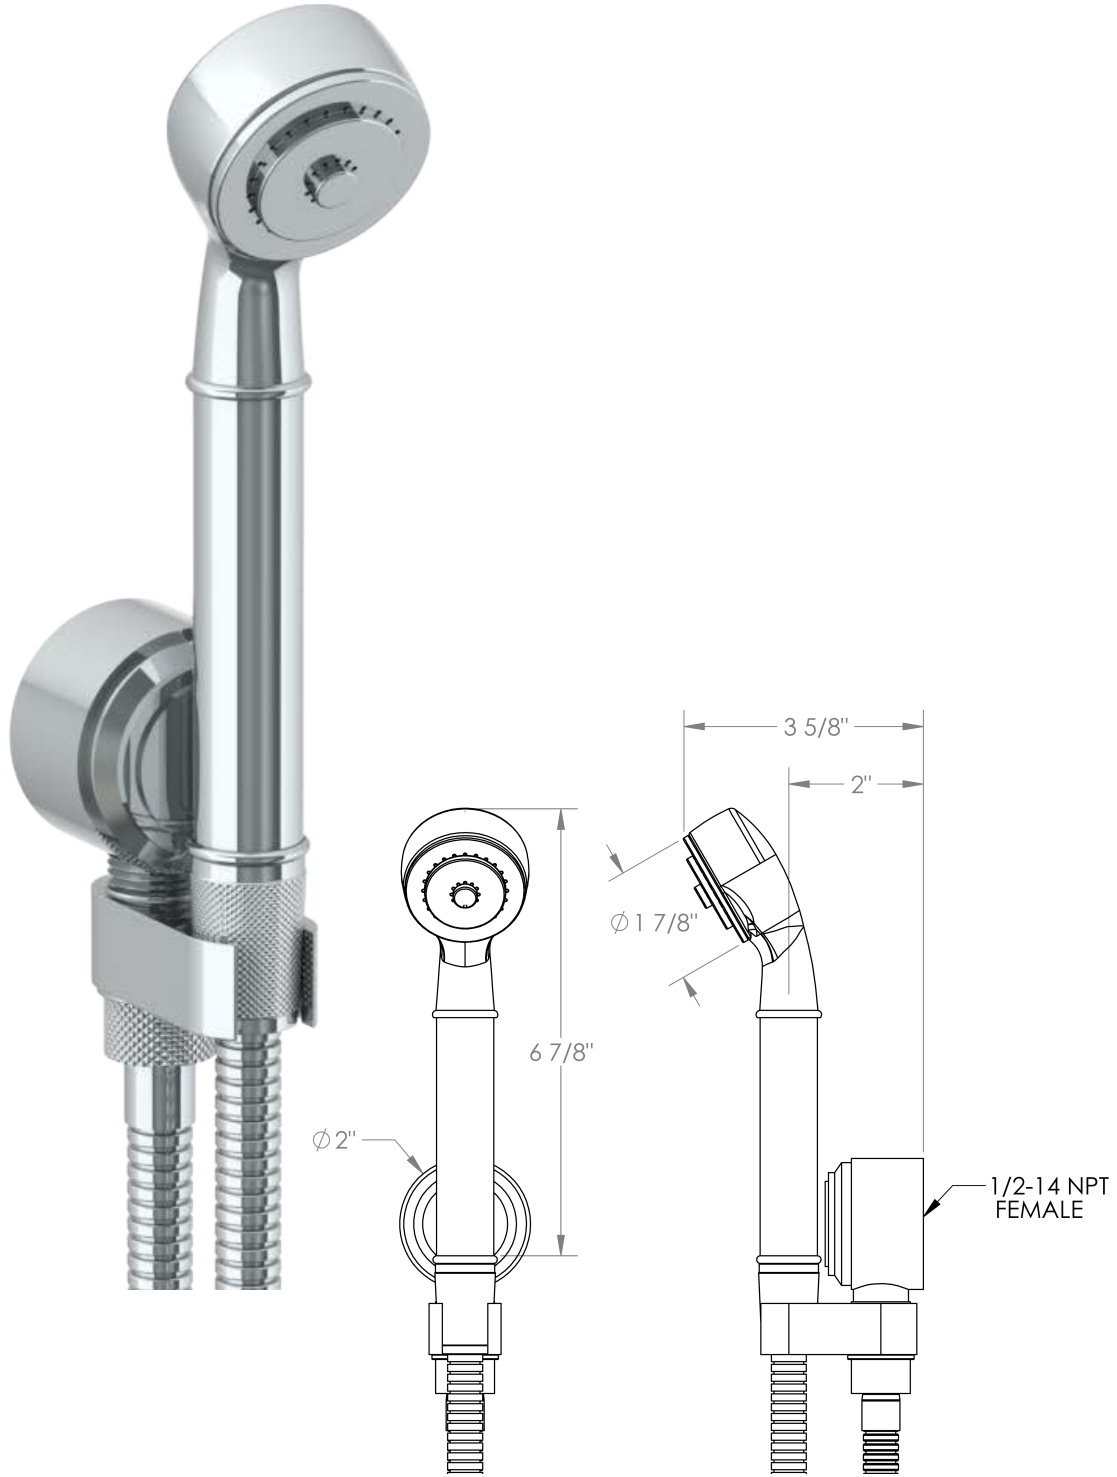

**30-HSHK3**

Hand Shower Kit – Hook and Elbow in One  
Hand Shower Flow Rate: 2.0 GPM

**WATERMARK DESIGNS 2/22/2018**