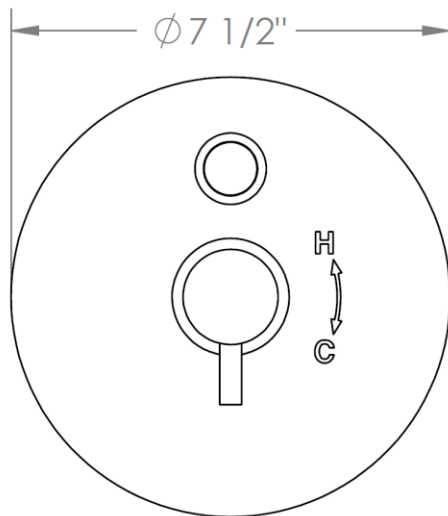

22-P90-TIB

Trim Kit Only for Pressure Balance Valve with Diverter
Requires SS-PB85 concealed rough

WATERMARK DESIGNS 1/14/2019