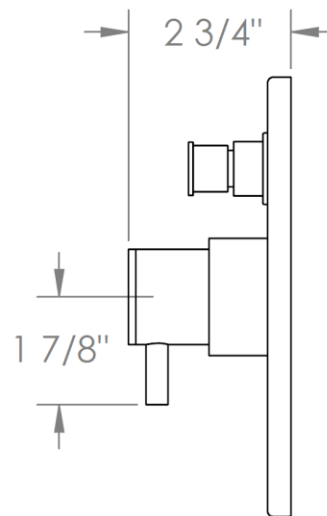

22-P90-TIB

Trim Kit Only for Pressure Balance Valve with Diverter
Requires SS-PB85 concealed rough

WATERMARK DESIGNS 1/14/2019