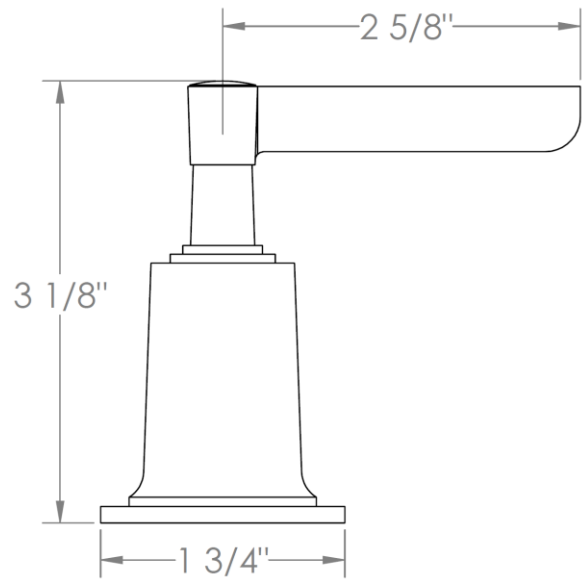

**115-WTR3-**  
Wall Mounted 3-Valve Shower Trim  
Includes Alignment Kit  
Requires SS-503 concealed rough

HANDLE TRIM OPTIONS

MZ4 - STANDARD

MZ5 - WHITNEY