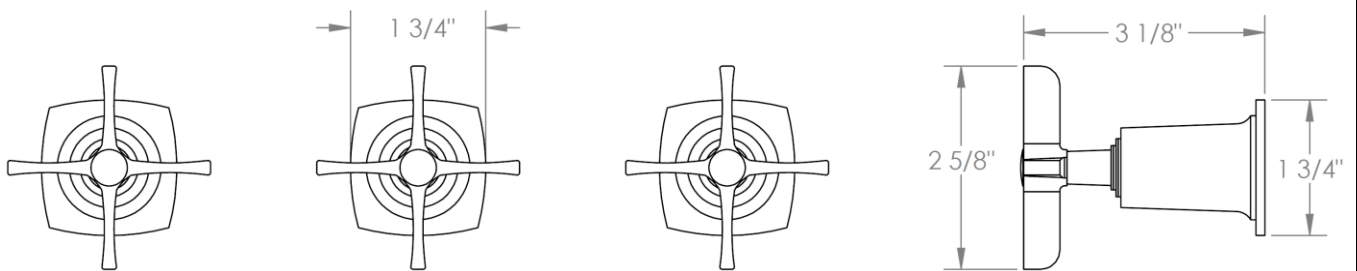

**115-WTR3-**  
Wall Mounted 3-Valve Shower Trim  
Includes Alignment Kit  
Requires SS-503 concealed rough

HANDLE TRIM OPTIONS

MZ4 - STANDARD

MZ5 - WHITNEY