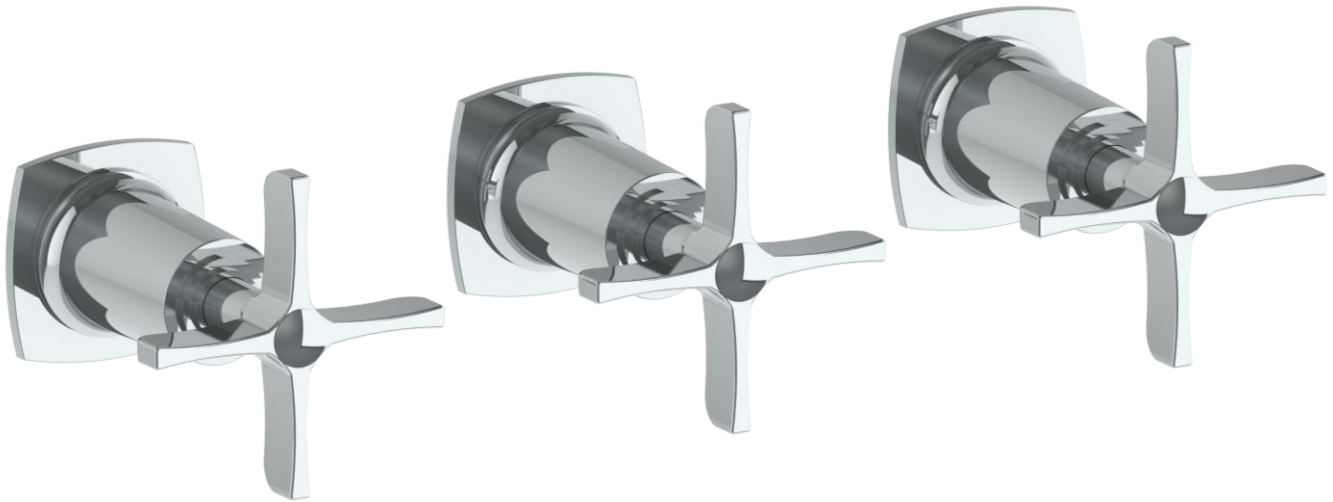

**115-WTR3-**  
Wall Mounted 3-Valve Shower Trim  
Includes Alignment Kit  
Requires SS-503 concealed rough

HANDLE TRIM OPTIONS

MZ4 - STANDARD

MZ5 - WHITNEY