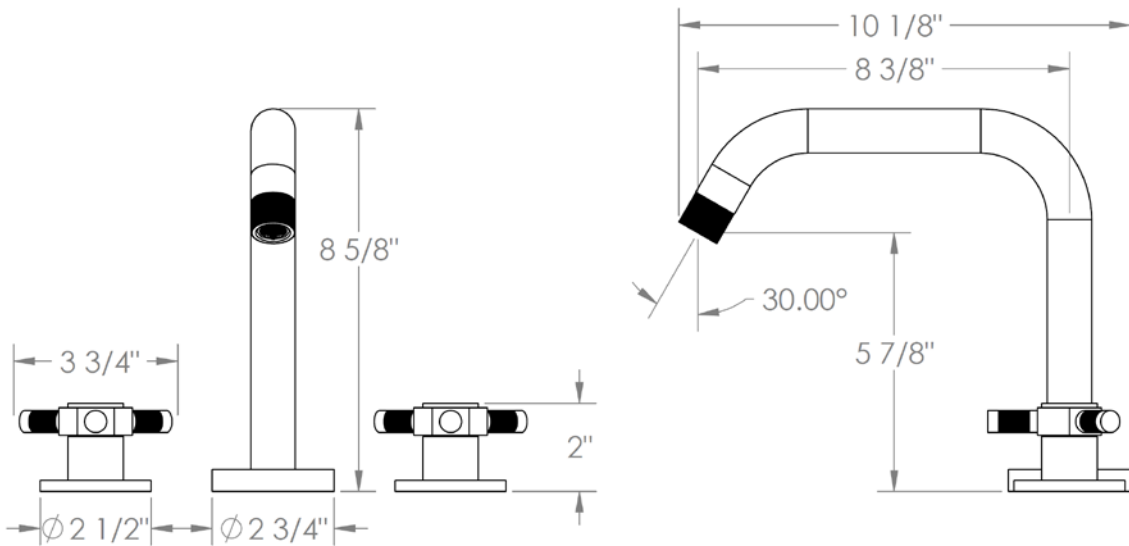

111-8-SP5

Deck Mounted 3 Hole Bath Set

Meets the applicable requirements of ASME A112.18.1-2005/CSA B125.1-05, entitled "Plumbing Supply Fittings"

WATERMARK DESIGNS 3/23/2018

350 Dewitt Ave Brooklyn NY 11207 USA T 718 257 2800 F 718 257 2144 info@watermark-designs.com