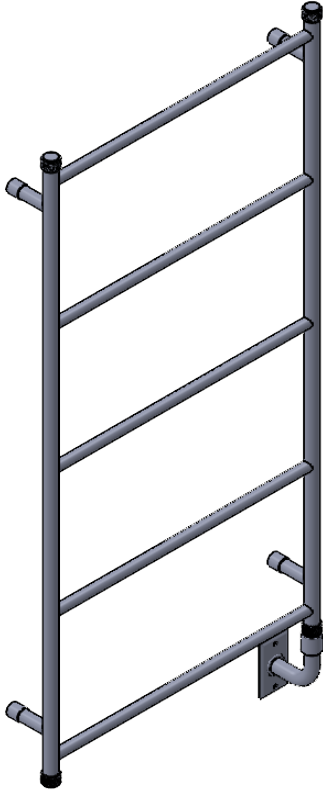

EUC3C 48x24x4"

Height: 48"
Width: 24"
Depth: 4"

Tube ϕ : 1" & 3/4"
Elec. element if specified: 125W
Pipe Centres: 23"
Output @ 50°C Δ T: N/A

All dimensions in inches

Manufactured from ISO/CEN CuZn36As (BS CZ126) brass tube