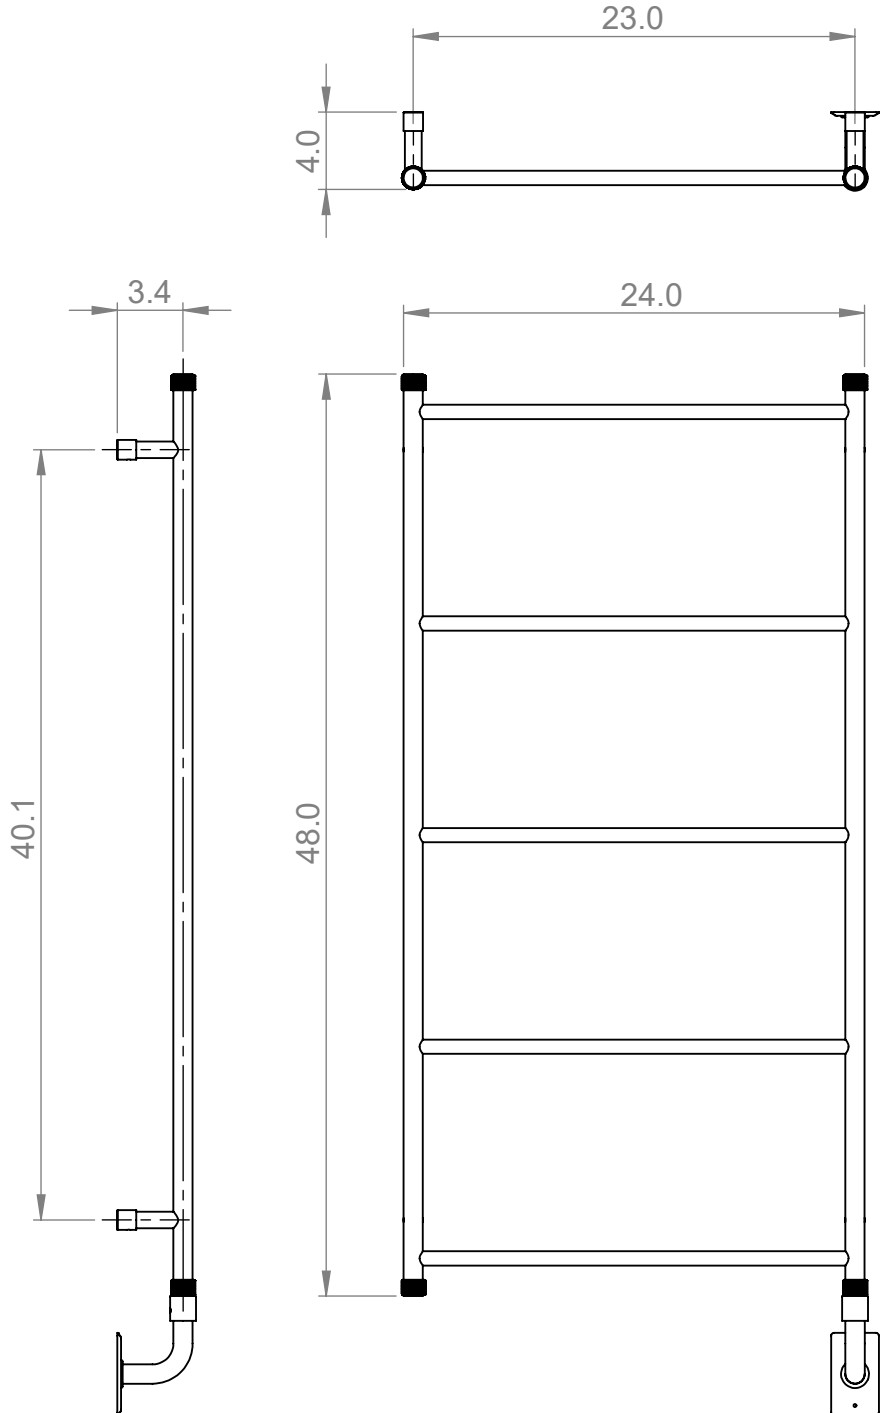

EUC3C 48x24x4"

Height: 48"
Width: 24"
Depth: 4"

Tube ϕ : 1" & 3/4"
Elec. element if specified: 125W
Pipe Centres: 23"
Output @ 50°C Δ T: N/A

All dimensions in inches

Manufactured from ISO/CEN CuZn36As (BS CZ126) brass tube

Vogue UK Ltd. reserve the right to alter specifications without prior notice.
ALL MEASUREMENTS ARE NOMINAL DIMENSIONS ONLY, AND ARE NOT BINDING.

SCALE 1:10

 **VOGUE UK**
TOWEL WARMERS & RADIATORS

175 Memorial Drive Unit C
Shrewsbury MA 01545 USA
Tel: 508 887 8771 Fax: 508 887 8774
e-mail: info@vogueuk.com www.vogueuk.com