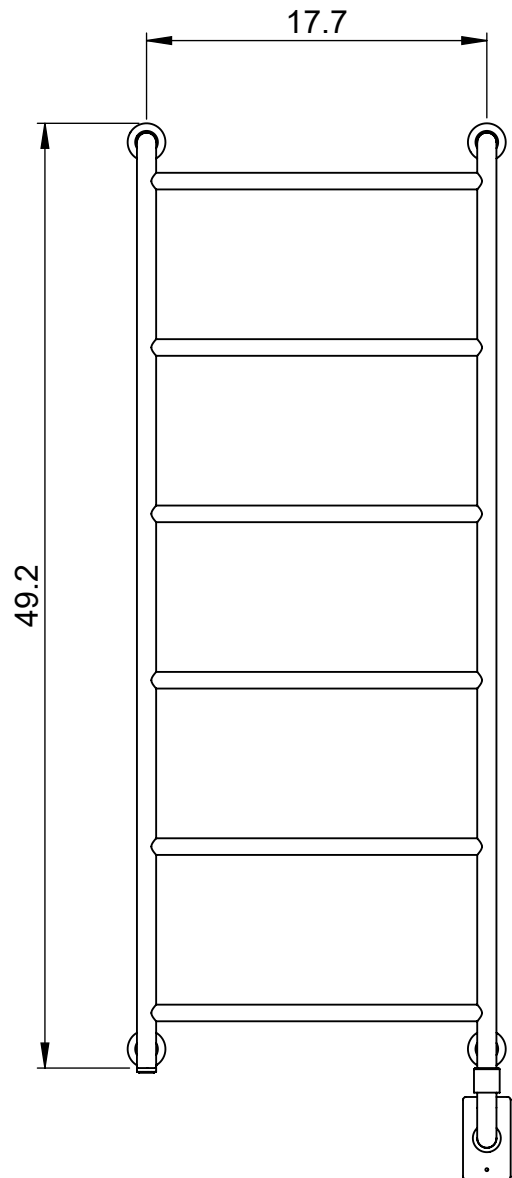

EU4B-(CN021)

49.2x19.7

Height: 49.2

Width: 19.7

Depth: 3.7

Weight HO: 11.5 kg

EO: 15.5 kg

Tube ϕ : 1.25 + 0.9

Pipe Centres: 17.7

Elec. element if specified: 125

Output @ 50°C Δ T Watts: N/A

BTUs: N/A

All dimensions in inches

Manufactured from ISO/CEN CuZn36As (BS CZ126) brass tube

Vogue UK Ltd. reserve the right to alter specifications without prior notice.
ALL MEASUREMENTS ARE NOMINAL DIMENSIONS ONLY, AND ARE NOT BINDING.