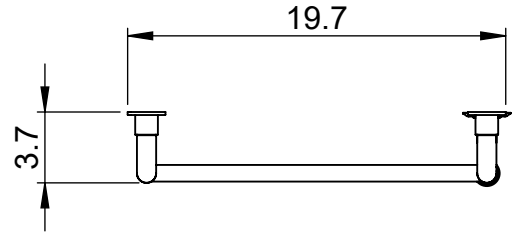

EU4B-(CN021)

49.2x19.7

Height: 49.2

Width: 19.7

Depth: 3.7

Weight HO: 11.5 kg

EO: 15.5 kg

Tube ϕ : 1.25 + 0.9

Pipe Centres: 17.7

Elec. element if specified: 125

Output @ 50°C Δ T Watts: N/A

BTUs: N/A

All dimensions in inches

Manufactured from ISO/CEN CuZn36As (BS CZ126) brass tube

Vogue UK Ltd. reserve the right to alter specifications without prior notice.
ALL MEASUREMENTS ARE NOMINAL DIMENSIONS ONLY, AND ARE NOT BINDING.