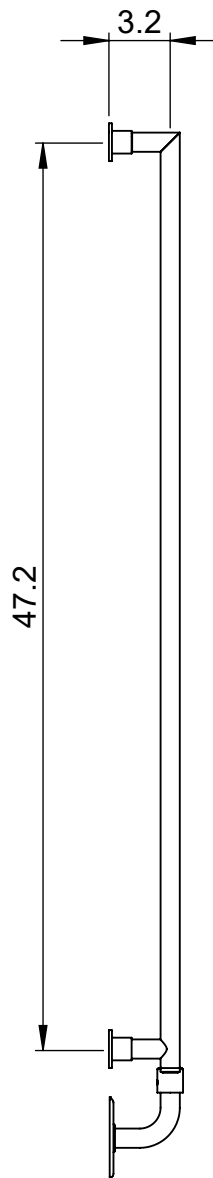

EU4B-(CN021)

49.2x19.7

Height: 49.2

Width: 19.7

Depth: 3.7

Weight HO: 11.5 kg

EO: 15.5 kg

Tube ϕ : 1.25 + 0.9

Pipe Centres: 17.7

Elec. element if specified: 125

Output @ 50°C Δ T Watts: N/A

BTUs: N/A

All dimensions in inches

Manufactured from ISO/CEN CuZn36As (BS CZ126) brass tube

Vogue UK Ltd. reserve the right to alter specifications without prior notice.
ALL MEASUREMENTS ARE NOMINAL DIMENSIONS ONLY, AND ARE NOT BINDING.