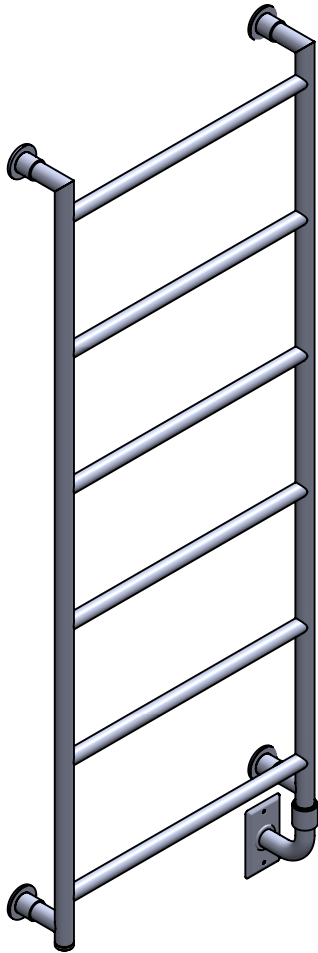

EU4B-(CN021)

49.2x19.7

Height: 49.2

Width: 19.7

Depth: 3.7

Weight HO: 11.5 kg

EO: 15.5 kg

Tube ϕ : 1.25 + 0.9

Pipe Centres: 17.7

Elec. element if specified: 125

Output @ 50°C Δ T Watts: N/A

BTUs: N/A

All dimensions in inches

Manufactured from ISO/CEN CuZn36As (BS CZ126) brass tube

Vogue UK Ltd. reserve the right to alter specifications without prior notice.
ALL MEASUREMENTS ARE NOMINAL DIMENSIONS ONLY, AND ARE NOT BINDING.