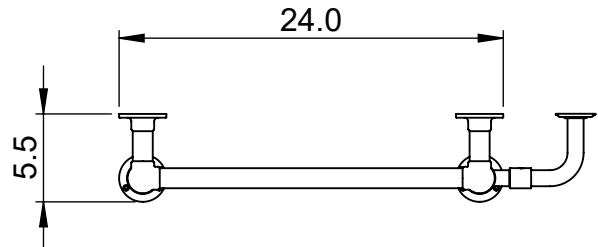

EN3-(LG024)

36.0x24.0

Height: 36.0

Width: 24.0

Depth: 5.5

Weight HO: kg

EO: kg

Tube ϕ : 1.25

Pipe Centres: 21.0

Elec. element if specified: 125

Output @ 50°C Δ T Watts: N/A

BTUs: N/A

All dimensions in inches

Manufactured from Mild Steel

Vogue UK Ltd. reserve the right to alter specifications without prior notice.
ALL MEASUREMENTS ARE NOMINAL DIMENSIONS ONLY, AND ARE NOT BINDING.