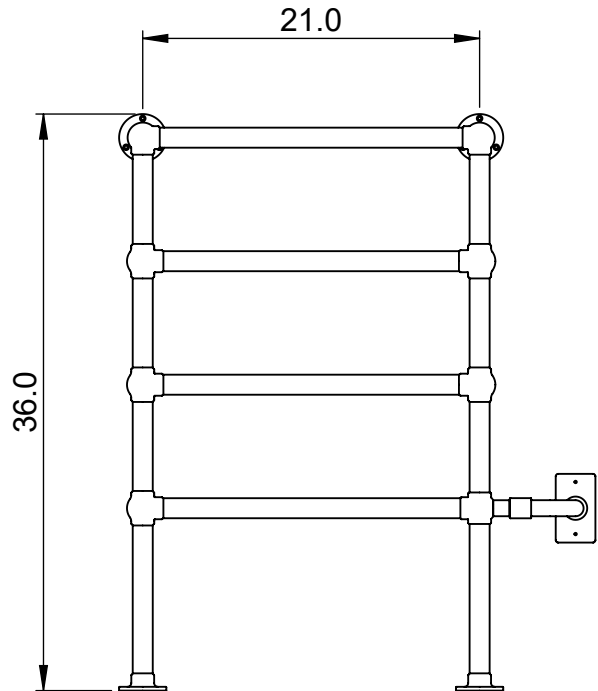

EN3-(LG024)

36.0x24.0

Height: 36.0

Width: 24.0

Depth: 5.5

Weight HO: kg

EO: kg

Tube ϕ : 1.25

Pipe Centres: 21.0

Elec. element if specified: 125

Output @ 50°C Δ T Watts: N/A

BTUs: N/A

All dimensions in inches

Manufactured from Mild Steel

Vogue UK Ltd. reserve the right to alter specifications without prior notice.
ALL MEASUREMENTS ARE NOMINAL DIMENSIONS ONLY, AND ARE NOT BINDING.