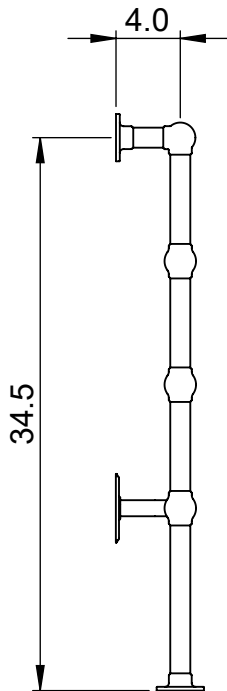

EN3-(LG024)

36.0x24.0

Height: 36.0

Width: 24.0

Depth: 5.5

Weight HO: kg

EO: kg

Tube ϕ : 1.25

Pipe Centres: 21.0

Elec. element if specified: 125

Output @ 50°C Δ T Watts: N/A

BTUs: N/A

All dimensions in inches

Manufactured from Mild Steel

Vogue UK Ltd. reserve the right to alter specifications without prior notice.
ALL MEASUREMENTS ARE NOMINAL DIMENSIONS ONLY, AND ARE NOT BINDING.