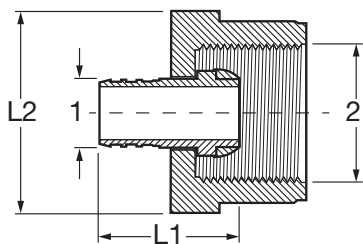

Viega PureFlow Crimp Lav Adapter Zero Lead Brass Crimp x CTS - Model V5077ZL

Part Number	Size	L1 (in)	L2 (in)
	1 2		
46032	3/8" x 1/4" CTS (3/8" OD) Comp	1.76	0.63
46331	1/2" x 1/4" CTS (3/8" OD) Comp	1.76	0.63

# Dimensional Documentation

**viega**

Viega PureFlow Crimp Lav 90° Elbow Zero Lead Copper Crimp x Lav - Model V5076

Part Number	Size		L1 (in)	L2 (in)	L3 (in)
	1	2			
44201	3/8" x 1/2" Lav (plastic nut)		2.25	2.73	1.12

Viega PureFlow Crimp Closet Adapter Zero Lead Brass Crimp x Closet - Model V5072ZL

Part Number	Size		L1 (in)	L2 (in)
	1	2		
46223	3/8" x 1/2" Closet (plastic nut)		1.36	1.16
46234	1/2" x 1/2" Closet (plastic nut)		1.36	1.16