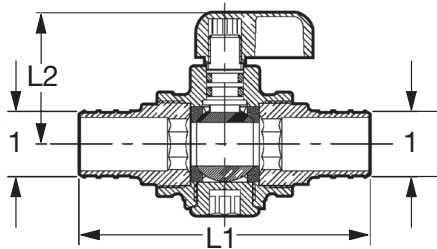

## Viega PureFlow Crimp Coupling Zero Lead Brass - Model V5015ZL

Part Number	Size		L (Inches)
	1	2	
46422	3/8"		1.39
46432	1/2" x 3/8"		1.39
46434	1/2"		1.39
46441	3/4" X 1/2"		1.39
46444	3/4"		1.39
46454	1" X 3/4"		1.57
46455	1"		1.75

# Dimensional Documentation

Viega PureFlow Crimp Ball Valve Zero Lead Brass 1/4 Turn - Model V5037ZL

Part Number	Size	L1 (in)	L2 (in)
	1		
46010	3/8"	3.09	1.20
46031	1/2"	2.76	1.20
46044	3/4"	2.95	1.30

Viega PureFlow Crimp Ball Valve Zero Lead Brass 1/4 Turn - Model V5037ZL

Part Number	Size	L1 (in)	L2 (in)	L3 (in)	L4 (in)
	d x d				
46060	1" x 1"	3.41	1.71	1.84	4.50

Viega PureFlow Crimp Ball Valve Zero Lead Chrome Plated Brass 1/4 Turn - Model V5023ZL

Part Number	Size	L1 (in)	L2 (in)
	1		
46021	1/2"	2.76	1.20

Viega PureFlow Crimp Stop Valve Straight Zero Lead Chrome Plated Brass Crimp x CTS 1/4 Turn - Model V5026ZL

Part Number	Size	L1 (in)	L2 (in)
	1 2		
46001	3/8" x 1/4" CTS (3/8" OD) Comp	2.78	1.20
46022	1/2" x 1/4" CTS (3/8" OD) Comp	2.78	1.20