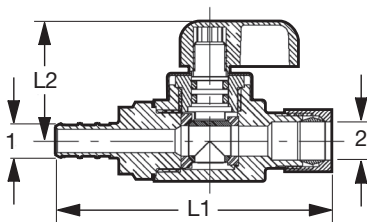

## Viega PureFlow Crimp Coupling Zero Lead Brass - Model V5015ZL

Part Number	Size		L (Inches)
	1	2	
46422	3/8"		1.39
46432	1/2" x 3/8"		1.39
46434	1/2"		1.39
46441	3/4" X 1/2"		1.39
46444	3/4"		1.39
46454	1" X 3/4"		1.57
46455	1"		1.75

# Dimensional Documentation

Viega PureFlow Crimp Ball Valve Zero Lead Brass 1/4 Turn - Model V5037ZL

Part Number	Size	L1 (in)	L2 (in)
	1		
46010	3/8"	3.09	1.20
46031	1/2"	2.76	1.20
46044	3/4"	2.95	1.30

Viega PureFlow Crimp Ball Valve Zero Lead Brass 1/4 Turn - Model V5037ZL

Part Number	Size	L1 (in)	L2 (in)	L3 (in)	L4 (in)
	d x d				
46060	1" x 1"	3.41	1.71	1.84	4.50

Viega PureFlow Crimp Ball Valve Zero Lead Chrome Plated Brass 1/4 Turn - Model V5023ZL

Part Number	Size	L1 (in)	L2 (in)
	1		
46021	1/2"	2.76	1.20

Viega PureFlow Crimp Stop Valve Straight Zero Lead Chrome Plated Brass Crimp x CTS 1/4 Turn - Model V5026ZL

Part Number	Size	L1 (in)	L2 (in)
	1 2		
46001	3/8" x 1/4" CTS (3/8" OD) Comp	2.78	1.20
46022	1/2" x 1/4" CTS (3/8" OD) Comp	2.78	1.20