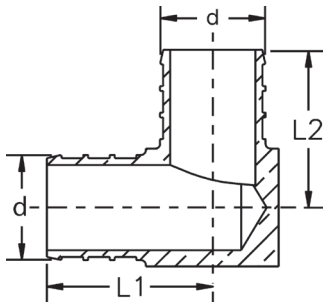

# Dimensional Documentation

## Viega PureFlow® Crimp Zero Lead Eco Brass® Fittings\*

Viega PureFlow Crimp 90° Elbow Zero Lead Brass - Model V5016ZL

Part Number	Size	L1 (in)	L2 (in)
	1		
46922	3/8"	0.89	0.87
46933	1/2"	0.95	0.87
46243	3/4" x 1/2"	1.06	1.01
46944	3/4"	1.06	1.00
46955	1"	1.36	1.36

Viega PureFlow Crimp 90° Elbow Zero Lead Brass Crimp x MPT - Model V5014ZL

Part Number	Size	L1 (in)	L2 (in)
	1 2		
46822	3/8" x 3/8" M NPT	1.03	0.96
46232	1/2" x 3/8" M NPT	1.29	0.96
46821	1/2" x 1/2" M NPT	1.11	1.19
46245	3/4" x 3/4" M NPT	1.50	1.26