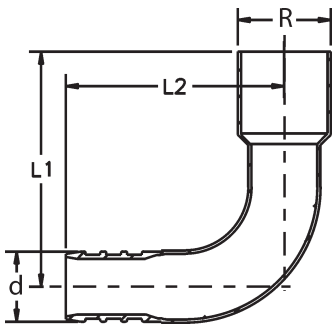

Viega PureFlow Crimp 90° Elbow Zero Lead Brass Crimp x MPT - Model V5014ZL

Part Number	Size	L1 (in)	L2 (in)
	1 2		
46822	3/8" x 3/8" M NPT	1.03	0.96
46232	1/2" x 3/8" M NPT	1.29	0.96
46821	1/2" x 1/2" M NPT	1.11	1.19
46245	3/4" x 3/4" M NPT	1.50	1.26

Viega PureFlow Crimp 90° Elbow Drop Ear Zero Lead Brass Crimp x FPT - Model V5027ZL

Part Number	Size	L1 (in)	L2 (in)	L3 (in)	L4 (in)
	1 2				
46233	1/2" x 1/2" F NPT	0.79	1.58	1.39	0.72
46244	3/4" x 3/4" F NPT	0.99	1.98	1.46	1.05

Viega PureFlow Compression 90° Elbow For Dishwasher Zero Lead Copper CTS x Hose - Model V5053

Part Number	Size	L1 (in)	L2 (in)	L3 (in)
	1 2			
46743	3/8" CTS (1/2" O.D.) Comp x 3/4" Hose	1.32	1.67	1.14

# Dimensional Documentation

**viega**

Viega PureFlow Crimp 90° Elbow Zero Lead Copper Crimp x C - Model V5021

Part Number	Size	L1 (in)	L2 (in)
	1 2		
44305	3/8" x 1/2" F Copper	1.68	1.46
44325	1/2" x 1/2" F Copper	1.43	1.58
44345	3/4" x 3/4" F Copper	2.05	2.01