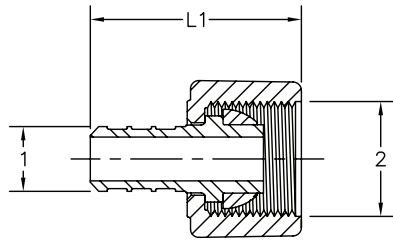

Viega PureFlow Crimp Lav Adapter Zero Lead Brass Crimp x Lav - Model V5075ZL

Part Number	Size	L1 (in)
	1 2	
46023	3/8" x 1/2" Lav (plastic nut)	1.65
46033	1/2" x 1/2" Lav (plastic nut)	1.65
46024	3/8" x 1/2" Lav (brass nut)	1.65
46034	1/2" x 1/2" Lav (brass nut)	1.65
46040	3/4" x 3/4" Lav (brass nut)	1.70