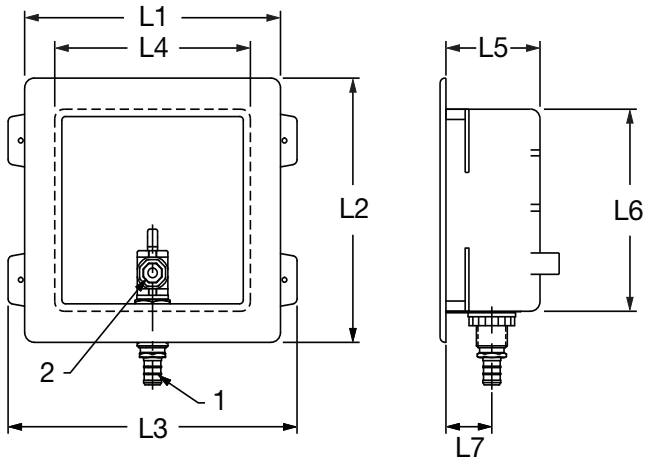

# Dimensional Documentation

**viega**

Viega PureFlow Crimp Lav 90° Elbow Zero Lead Copper Crimp x Lav - Model V5076

Part Number	Size		L1 (in)	L2 (in)	L3 (in)
	1	2			
44201	3/8" x 1/2" Lav (plastic nut)		2.25	2.73	1.12

Viega PureFlow Crimp Closet Adapter Zero Lead Brass Crimp x Closet - Model V5072ZL

Part Number	Size		L1 (in)	L2 (in)
	1	2		
46223	3/8" x 1/2" Closet (plastic nut)		1.36	1.16
46234	1/2" x 1/2" Closet (plastic nut)		1.36	1.16

Viega PureFlow Crimp Swivel Connector Zero Lead Copper For Water Heater Crimp x FPT - Model V5048ZL

Part Number	Size		L1 (in)	L2 (in)	L3 (in)
	1	2			
46764	3/4" x 3/4" F NPT		19.00	1.13	18.00

# Dimensional Documentation

Viega PureFlow Crimp Outlet Box Zero Lead Brass For Ice Maker ¼ Turn - Model 2872ZL

Part Number	Size		L1	L2	L3	L4	L5	L6	L7
	1	2							
46710*	3/8" x 1/8" CTS (1/4" O.D.)		6.80"	6.80"	7.68"	5.20"	2.50"	5.20"	1.22"
46720*	1/2" x 1/8" CTS (1/4" O.D.)		6.80"	6.80"	7.68"	5.20"	2.50"	5.20"	1.22"
43700	3/8" x 1/8" CTS (1/4" O.D.)		6.80"	6.80"	7.68"	5.20"	2.50"	5.20"	1.22"
43722	1/2" x 1/8" CTS (1/4" O.D.)		6.80"	6.80"	7.68"	5.20"	2.50"	5.20"	1.22"