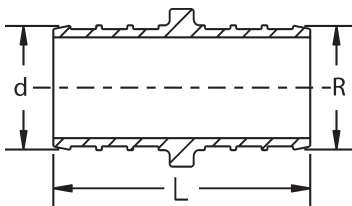

Viega PureFlow Crimp Coupling Zero Lead Brass - Model V5015ZL

Part Number	Size		L (Inches)
	1	2	
46422	3/8"		1.39
46432	1/2" x 3/8"		1.39
46434	1/2"		1.39
46441	3/4" X 1/2"		1.39
46444	3/4"		1.39
46454	1" X 3/4"		1.57
46455	1"		1.75