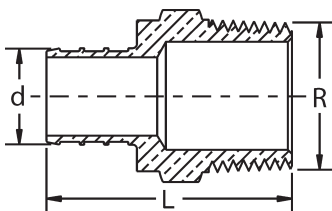

# Dimensional Documentation

**viega**

Viega PureFlow Crimp 90° Elbow Zero Lead Copper Crimp x C - Model V5021

Part Number	Size	L1 (in)	L2 (in)
	1 2		
44305	3/8" x 1/2" F Copper	1.68	1.46
44325	1/2" x 1/2" F Copper	1.43	1.58
44345	3/4" x 3/4" F Copper	2.05	2.01

Viega PureFlow Crimp 90° Elbow Zero Lead Copper Crimp x FTG - Model V5020

Part Number	Size	L1 (in)	L2 (in)
	1 2		
44302	3/8" x 1/2" M Copper	1.65	1.56
44320	1/2" x 1/2" M Copper	1.44	1.49
44340	3/4" x 3/4" M Copper	1.94	1.87

Viega PureFlow Crimp Tee Zero Lead Brass - Model V5018ZL

Part Number	Size	L1 (in)	L2 (in)	L3 (in)
	1			
46500	3/8"	0.89	0.89	0.88
46520	1/2"	0.95	0.95	0.88
46524	1/2" x 1/2" x 3/4"	1.07	1.07	1.01
46540	3/4"	1.07	1.07	1.00
46433	3/4" x 1/2" x 1/2"	1.20	1.20	1.10
46435	3/4" x 1/2" x 3/4"	1.07	1.12	1.01
46443	3/4" x 3/4" x 1/2"	1.07	1.07	1.01
46445	3/4" x 3/4" x 1"	1.21	1.21	1.25
46544	3/4" x 1" x 3/4"	1.20	1.39	1.10
46545	3/4" x 1" x 1"	1.21	1.39	1.28
46553	1" x 1" x 1/2"	1.39	1.39	1.10
46554	1" x 1" x 3/4"	1.39	1.39	1.10
46560	1"	1.36	1.36	1.36