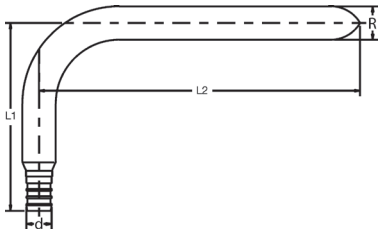

# Dimensional Documentation

Viega PureFlow Crimp Port Adapter Zero Lead Brass For ManaBloc Crimp x Port - Model V5039ZL

Part Number	Size		L (in)
	1	2	
46624	3/8" x 1/2" Port		1.58
46634	1/2" x 1/2" Port		1.58

Viega PureFlow Crimp Supply Adapter Zero Lead Brass For ManaBloc Crimp x Supply - Model V5034ZL

Part Number	Size		L (in)
	1	2	
46414	3/4" x 1" ManaBloc		1.66
46416	1" x 1" ManaBloc		1.84

Viega PureFlow Crimp Stub-Out 90° Elbow Zero Lead Copper Crimp x Street - Model V5070