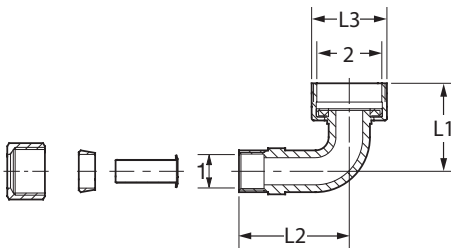

## Viega PureFlow® Crimp Zero Lead Eco Brass® Fittings\*

Viega PureFlow Crimp 90° Elbow Zero Lead Brass - Model V5016ZL

Part Number	Size	L1 (in)	L2 (in)
	1		
46922	3/8"	0.89	0.87
46933	1/2"	0.95	0.87
46243	3/4" x 1/2"	1.06	1.01
46944	3/4"	1.06	1.00
46955	1"	1.36	1.36

Viega PureFlow Crimp 90° Elbow Zero Lead Brass Crimp x MPT - Model V5014ZL

Part Number	Size	L1 (in)	L2 (in)
	1 2		
46822	3/8" x 3/8" M NPT	1.03	0.96
46232	1/2" x 3/8" M NPT	1.29	0.96
46821	1/2" x 1/2" M NPT	1.11	1.19
46245	3/4" x 3/4" M NPT	1.50	1.26

Viega PureFlow Crimp 90° Elbow Drop Ear Zero Lead Brass Crimp x FPT - Model V5027ZL

Part Number	Size	L1 (in)	L2 (in)	L3 (in)	L4 (in)
	1 2				
46233	1/2" x 1/2" F NPT	0.79	1.58	1.39	0.72
46244	3/4" x 3/4" F NPT	0.99	1.98	1.46	1.05