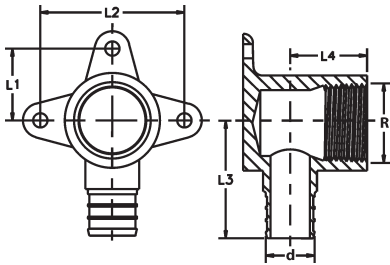

## Viega PureFlow® Crimp Zero Lead Eco Brass® Fittings\*

Viega PureFlow Crimp 90° Elbow Zero Lead Brass - Model V5016ZL

Part Number	Size	L1 (in)	L2 (in)
	1		
46922	3/8"	0.89	0.87
46933	1/2"	0.95	0.87
46243	3/4" x 1/2"	1.06	1.01
46944	3/4"	1.06	1.00
46955	1"	1.36	1.36

Viega PureFlow Crimp 90° Elbow Zero Lead Brass Crimp x MPT - Model V5014ZL

Part Number	Size	L1 (in)	L2 (in)
	1 2		
46822	3/8" x 3/8" M NPT	1.03	0.96
46232	1/2" x 3/8" M NPT	1.29	0.96
46821	1/2" x 1/2" M NPT	1.11	1.19
46245	3/4" x 3/4" M NPT	1.50	1.26

Viega PureFlow Crimp 90° Elbow Drop Ear Zero Lead Brass Crimp x FPT - Model V5027ZL

Part Number	Size	L1 (in)	L2 (in)	L3 (in)	L4 (in)
	1 2				
46233	1/2" x 1/2" F NPT	0.79	1.58	1.39	0.72
46244	3/4" x 3/4" F NPT	0.99	1.98	1.46	1.05

# Dimensional Documentation

**viega**

Viega PureFlow Crimp 90° Elbow Zero Lead Copper Crimp x C - Model V5021

Part Number	Size	L1 (in)	L2 (in)
	1 2		
44305	3/8" x 1/2" F Copper	1.68	1.46
44325	1/2" x 1/2" F Copper	1.43	1.58
44345	3/4" x 3/4" F Copper	2.05	2.01