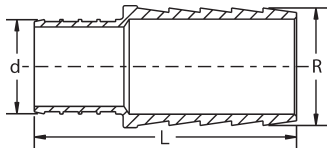

Viega PureFlow Crimp Tee Zero Lead Brass - Model V5018ZL

Part Number	Size	L1 (in)	L2 (in)	L3 (in)
	1			
46500	3/8"	0.89	0.89	0.88
46520	1/2"	0.95	0.95	0.88
46524	1/2" x 1/2" x 3/4"	1.07	1.07	1.01
46540	3/4"	1.07	1.07	1.00
46433	3/4" x 1/2" x 1/2"	1.20	1.20	1.10
46435	3/4" x 1/2" x 3/4"	1.07	1.12	1.01
46443	3/4" x 3/4" x 1/2"	1.07	1.07	1.01
46445	3/4" x 3/4" x 1"	1.21	1.21	1.25
46544	3/4" x 1" x 3/4"	1.20	1.39	1.10
46545	3/4" x 1" x 1"	1.21	1.39	1.28
46553	1" x 1" x 1/2"	1.39	1.39	1.10
46554	1" x 1" x 3/4"	1.39	1.39	1.10
46560	1"	1.36	1.36	1.36

Viega PureFlow Crimp Adapter Zero Lead Brass Crimp x MPT - Model V5011ZL

Part Number	Size	L (in)	WS (in)
	1 2		
46302	3/8" x 1/2" M NPT	1.63	0.88
46321	1/2" x 1/2" M NPT	1.65	0.88
46324	1/2" x 3/4" M NPT	1.84	1.06
46342	3/4" x 1/2" M NPT	1.68	0.88
46340	3/4" x 3/4" M NPT	1.84	1.06
46446	3/4" x 1" M NPT	2.07	1.38
46361	1" x 3/4" M NPT	2.02	1.06
46366	1" x 1" M NPT	2.25	1.38

# Dimensional Documentation

Viega PureFlow Crimp Adapter Zero Lead Brass Crimp x FPT - Model V5012ZL

Part Number	Size	L (in)	WS (in)
	1 2		
46323	3/8" x 1/2" F NPT	1.62	1.00
46333	1/2" x 1/2" F NPT	1.62	1.00
46334	1/2" x 3/4" F NPT	1.67	1.25
46344	3/4" x 3/4" F NPT	1.67	1.25
46345	3/4" x 1" F NPT	1.89	1.50
46355	1" x 1" F NPT	2.07	1.50