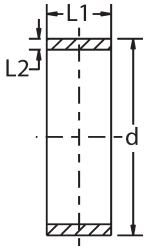

Dimensional Documentation

viega

Viega PureFlow Crimp Ring Copper - Model V5019.9

Part Number	Size	L1 (in)	L2 (in)
	1		
43600	3/8"	0.32	0.05
43620	1/2"	0.32	0.05
43640	3/4"	0.32	0.05
43660	1"	0.36	0.04

Viega products are designed to be installed by licensed and trained plumbing and mechanical professionals who are familiar with our products' proper use and installation. **Installation by non-professionals may void Viega LLC's warranty.**

This document is subject to updates. For the most current Viega technical literature please visit www.viega.us.

Viega LLC • 585 Interlocken Blvd. • Broomfield, CO 80021 • Phone (800) 976-9819 • www.viega.us