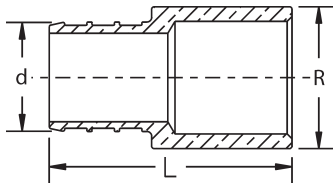

Dimensional Documentation

viega

Viega PureFlow Crimp Adapter Zero Lead Brass Crimp x FTG - Model V5046ZL

Part Number	Size		L (in)
	1	2	
46633	1/2" x 1/2" M Sweat		1.33
46644	3/4" x 3/4" M Sweat		1.50

Viega PureFlow Crimp Adapter Zero Lead Copper Crimp x FTG - Model V5046ZL

Part Number	Size		L (in)
	1	2	
60651	1" x 1" M Sweat		1.97

Viega PureFlow Crimp Adapter Zero Lead Brass Crimp x C x FTG - Model V5042ZL

Part Number	Size		L (in)
	1	2	
46621	3/8" x 3/8" M Sweat or 1/4" F		1.33
46622	3/8" x 1/2" M Sweat or 3/8" F		1.33
46631	1/2" x 3/8" M Sweat or 1/4" F		1.46
46654	1" x 1" M Sweat or 3/4" F		1.92