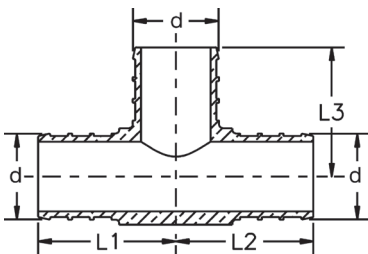

# Dimensional Documentation

**viega**

Viega PureFlow Crimp 90° Elbow Zero Lead Copper Crimp x C - Model V5021

Part Number	Size	L1 (in)	L2 (in)
	1 2		
44305	3/8" x 1/2" F Copper	1.68	1.46
44325	1/2" x 1/2" F Copper	1.43	1.58
44345	3/4" x 3/4" F Copper	2.05	2.01

Viega PureFlow Crimp 90° Elbow Zero Lead Copper Crimp x FTG - Model V5020

Part Number	Size	L1 (in)	L2 (in)
	1 2		
44302	3/8" x 1/2" M Copper	1.65	1.56
44320	1/2" x 1/2" M Copper	1.44	1.49
44340	3/4" x 3/4" M Copper	1.94	1.87

Viega PureFlow Crimp Tee Zero Lead Brass - Model V5018ZL

Part Number	Size	L1 (in)	L2 (in)	L3 (in)
	1			
46500	3/8"	0.89	0.89	0.88
46520	1/2"	0.95	0.95	0.88
46524	1/2" x 1/2" x 3/4"	1.07	1.07	1.01
46540	3/4"	1.07	1.07	1.00
46433	3/4" x 1/2" x 1/2"	1.20	1.20	1.10
46435	3/4" x 1/2" x 3/4"	1.07	1.12	1.01
46443	3/4" x 3/4" x 1/2"	1.07	1.07	1.01
46445	3/4" x 3/4" x 1"	1.21	1.21	1.25
46544	3/4" x 1" x 3/4"	1.20	1.39	1.10
46545	3/4" x 1" x 1"	1.21	1.39	1.28
46553	1" x 1" x 1/2"	1.39	1.39	1.10
46554	1" x 1" x 3/4"	1.39	1.39	1.10
46560	1"	1.36	1.36	1.36