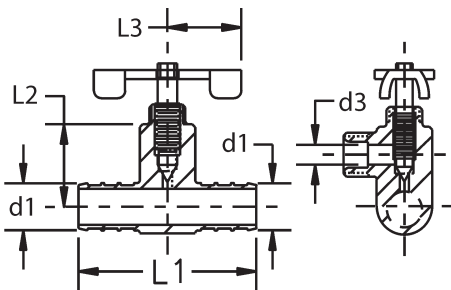

Part Number	Size	L1 (in)	L2 (in)	L3 (in)	L4 (in)
	d x d				
46060	1" x 1"	3.41	1.71	1.84	4.50

Viega PureFlow Crimp Ball Valve Zero Lead Chrome Plated Brass 1/4 Turn - Model V5023ZL

Part Number	Size	L1 (in)	L2 (in)
	1		
46021	1/2"	2.76	1.20

Viega PureFlow Crimp Stop Valve Straight Zero Lead Chrome Plated Brass Crimp x CTS 1/4 Turn - Model V5026ZL

Part Number	Size	L1 (in)	L2 (in)
	1 2		
46001	3/8" x 1/4" CTS (3/8" OD) Comp	2.78	1.20
46022	1/2" x 1/4" CTS (3/8" OD) Comp	2.78	1.20

# Dimensional Documentation

Viega PureFlow Crimp Stop Valve Angled Zero Lead Chrome Plated Brass Crimp x CTS ¼ Turn - Model V5064ZL

Part Number	Size	L1 (in)	L2 (in)
	1 2		
46002	¾" x ¼" CTS (⅜" OD) Comp	2.70	1.03
46025	½" x ¼" CTS (⅜" OD) Comp	2.80	1.03

Viega PureFlow Crimp Adapter Straight Zero Lead Brass For Ice Maker Crimp x CTS - Model V5051ZL

Part Number	Size	L1 (in)	L2 (in)
	1 2		
46301	¾" x ⅛" CTS (¼" OD) Comp	1.48	0.55
46322	½" x ⅛" CTS (¼" OD) Comp	1.48	0.55