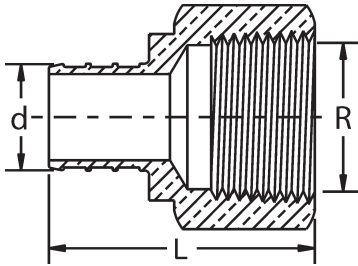

Dimensional Documentation

Viega PureFlow Crimp Adapter Zero Lead Brass Crimp x FPT - Model V5012ZL

Part Number	Size	L (in)	WS (in)
	1 2		
46323	3/8" x 1/2" F NPT	1.62	1.00
46333	1/2" x 1/2" F NPT	1.62	1.00
46334	1/2" x 3/4" F NPT	1.67	1.25
46344	3/4" x 3/4" F NPT	1.67	1.25
46345	3/4" x 1" F NPT	1.89	1.50
46355	1" x 1" F NPT	2.07	1.50