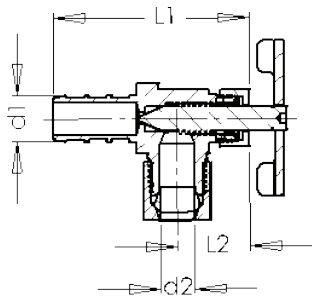

# Dimensional Documentation

Viega PureFlow Crimp Ball Valve Zero Lead Brass 1/4 Turn - Model V5037ZL

Part Number	Size	L1 (in)	L2 (in)
	1		
46010	3/8"	3.09	1.20
46031	1/2"	2.76	1.20
46044	3/4"	2.95	1.30

Viega PureFlow Crimp Ball Valve Zero Lead Brass 1/4 Turn - Model V5037ZL

Part Number	Size	L1 (in)	L2 (in)	L3 (in)	L4 (in)
	d x d				
46060	1" x 1"	3.41	1.71	1.84	4.50

Viega PureFlow Crimp Ball Valve Zero Lead Chrome Plated Brass 1/4 Turn - Model V5023ZL

Part Number	Size	L1 (in)	L2 (in)
	1		
46021	1/2"	2.76	1.20

Viega PureFlow Crimp Stop Valve Straight Zero Lead Chrome Plated Brass Crimp x CTS 1/4 Turn - Model V5026ZL

Part Number	Size	L1 (in)	L2 (in)
	1 2		
46001	3/8" x 1/4" CTS (3/8" OD) Comp	2.78	1.20
46022	1/2" x 1/4" CTS (3/8" OD) Comp	2.78	1.20

# Dimensional Documentation

Viega PureFlow Crimp Stop Valve Angled Zero Lead Chrome Plated Brass Crimp x CTS ¼ Turn - Model V5064ZL

Part Number	Size	L1 (in)	L2 (in)
	1 2		
46002	¾" x ¼" CTS (⅜" OD) Comp	2.70	1.03
46025	½" x ¼" CTS (⅜" OD) Comp	2.80	1.03