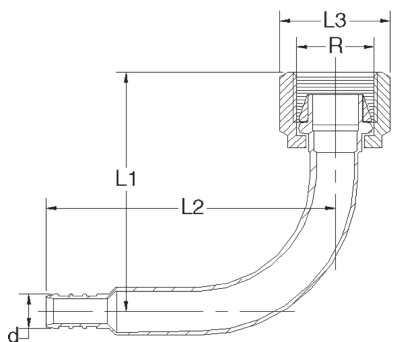

Viega PureFlow Crimp Lav Adapter Zero Lead Brass Crimp x Lav - Model V5075ZL

Part Number	Size	L1 (in)
	1 2	
46023	3/8" x 1/2" Lav (plastic nut)	1.65
46033	1/2" x 1/2" Lav (plastic nut)	1.65
46024	3/8" x 1/2" Lav (brass nut)	1.65
46034	1/2" x 1/2" Lav (brass nut)	1.65
46040	3/4" x 3/4" Lav (brass nut)	1.70

Viega PureFlow Crimp Lav Adapter Zero Lead Brass Crimp x CTS - Model V5077ZL

Part Number	Size	L1 (in)	L2 (in)
	1 2		
46032	3/8" x 1/4" CTS (3/8" OD) Comp	1.76	0.63
46331	1/2" x 1/4" CTS (3/8" OD) Comp	1.76	0.63

# Dimensional Documentation

**viega**

Viega PureFlow Crimp Lav 90° Elbow Zero Lead Copper Crimp x Lav - Model V5076

Part Number	Size		L1 (in)	L2 (in)	L3 (in)
	1	2			
44201	3/8" x 1/2" Lav (plastic nut)		2.25	2.73	1.12

Viega PureFlow Crimp Closet Adapter Zero Lead Brass Crimp x Closet - Model V5072ZL

Part Number	Size		L1 (in)	L2 (in)
	1	2		
46223	3/8" x 1/2" Closet (plastic nut)		1.36	1.16
46234	1/2" x 1/2" Closet (plastic nut)		1.36	1.16