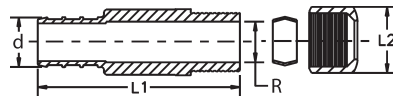

Viega PureFlow Crimp Lav Adapter Zero Lead Brass Crimp x CTS - Model V5077ZL

Part Number	Size	L1 (in)	L2 (in)
	1 2		
46032	3/8" x 1/4" CTS (3/8" OD) Comp	1.76	0.63
46331	1/2" x 1/4" CTS (3/8" OD) Comp	1.76	0.63