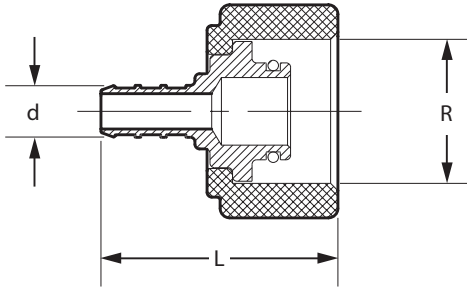

# Dimensional Documentation

Viega PureFlow Crimp Stop Valve Angled Zero Lead Chrome Plated Brass Crimp x CTS ¼ Turn - Model V5064ZL

Part Number	Size	L1 (in)	L2 (in)
	1 2		
46002	¾" x ¼" CTS (⅜" OD) Comp	2.70	1.03
46025	½" x ¼" CTS (⅜" OD) Comp	2.80	1.03

Viega PureFlow Crimp Adapter Straight Zero Lead Brass For Ice Maker Crimp x CTS - Model V5051ZL

Part Number	Size	L1 (in)	L2 (in)
	1 2		
46301	¾" x ⅛" CTS (¼" OD) Comp	1.48	0.55
46322	½" x ⅛" CTS (¼" OD) Comp	1.48	0.55

Viega PureFlow Crimp Tee Zero Lead Brass For Ice Maker Crimp x Crimp x CTS - Model V5062ZL

Part Number	Size	L1 (in)	L2 (in)	L3 (in)
	1 2			
46503	¾" x ⅛" CTS (¼" OD) Comp	1.83	1.03	0.59
46521	½" x ⅛" CTS (¼" OD) Comp	1.83	1.03	0.59

# Dimensional Documentation

Viega PureFlow Crimp Port Adapter Zero Lead Brass For ManaBloc Crimp x Port - Model V5039ZL

Part Number	Size		L (in)
	1	2	
46624	3/8" x 1/2" Port		1.58
46634	1/2" x 1/2" Port		1.58