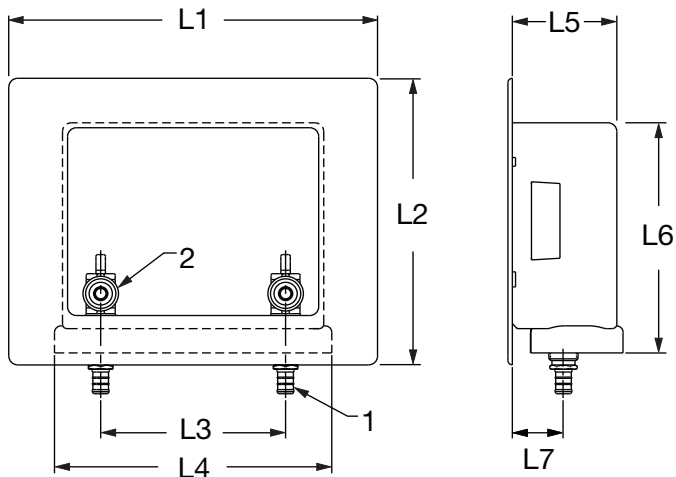

Viega PureFlow Crimp Outlet Box Zero Lead Brass For Washing Machine ¼ Turn - Model 2872.9ZL

Part Number	Size		L1	L2	L3	L4	L5	L6	L7
	1	2							
46730*	1/2" x 3/4" Hose		10.40"	8.30"	5.20"	7.40"	2.90"	6.60"	1.43"
43720	1/2" x 3/4" Hose		10.40"	8.30"	5.20"	7.40"	2.90"	6.60"	1.43"

* with hammer arrestor