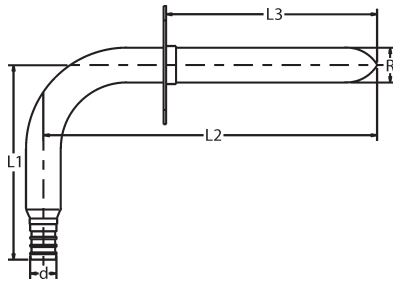

Dimensional Documentation

Viega PureFlow Crimp Stub-Out 90° Elbow Zero Lead Copper Crimp x Street with Wall Plate - Model V5070.1

Part Number	Size	L1 (in)	L2 (in)	L3 (in)
	1 2			
44209	3/8" x 1/2" Copper	3.50	7.75	6.00
44227	1/2" x 1/2" Copper	3.50	5.75	4.00
44229	1/2" x 1/2" Copper	3.50	7.75	6.00