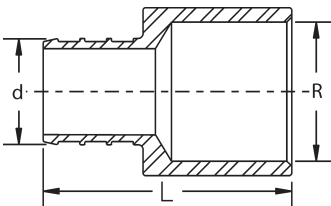

Viega PureFlow Crimp Tee Zero Lead Brass - Model V5018ZL

Part Number	Size	L1 (in)	L2 (in)	L3 (in)
	1			
46500	3/8"	0.89	0.89	0.88
46520	1/2"	0.95	0.95	0.88
46524	1/2" x 1/2" x 3/4"	1.07	1.07	1.01
46540	3/4"	1.07	1.07	1.00
46433	3/4" x 1/2" x 1/2"	1.20	1.20	1.10
46435	3/4" x 1/2" x 3/4"	1.07	1.12	1.01
46443	3/4" x 3/4" x 1/2"	1.07	1.07	1.01
46445	3/4" x 3/4" x 1"	1.21	1.21	1.25
46544	3/4" x 1" x 3/4"	1.20	1.39	1.10
46545	3/4" x 1" x 1"	1.21	1.39	1.28
46553	1" x 1" x 1/2"	1.39	1.39	1.10
46554	1" x 1" x 3/4"	1.39	1.39	1.10
46560	1"	1.36	1.36	1.36

Viega PureFlow Crimp Adapter Zero Lead Brass Crimp x MPT - Model V5011ZL

Part Number	Size	L (in)	WS (in)
	1 2		
46302	3/8" x 1/2" M NPT	1.63	0.88
46321	1/2" x 1/2" M NPT	1.65	0.88
46324	1/2" x 3/4" M NPT	1.84	1.06
46342	3/4" x 1/2" M NPT	1.68	0.88
46340	3/4" x 3/4" M NPT	1.84	1.06
46446	3/4" x 1" M NPT	2.07	1.38
46361	1" x 3/4" M NPT	2.02	1.06
46366	1" x 1" M NPT	2.25	1.38

# Dimensional Documentation

Viega PureFlow Crimp Adapter Zero Lead Brass Crimp x FPT - Model V5012ZL

Part Number	Size	L (in)	WS (in)
	1 2		
46323	3/8" x 1/2" F NPT	1.62	1.00
46333	1/2" x 1/2" F NPT	1.62	1.00
46334	1/2" x 3/4" F NPT	1.67	1.25
46344	3/4" x 3/4" F NPT	1.67	1.25
46345	3/4" x 1" F NPT	1.89	1.50
46355	1" x 1" F NPT	2.07	1.50

Viega PureFlow Crimp Adapter Zero Lead Brass Crimp x PB - Model V5017ZL

Part Number	Size	L (Inches)
	1 2	
46145	3/4" x 3/4" PE	1.94
46156	1" x 1" PE	2.39

Viega PureFlow Crimp Adapter Zero Lead Brass Crimp x C - Model V5045ZL