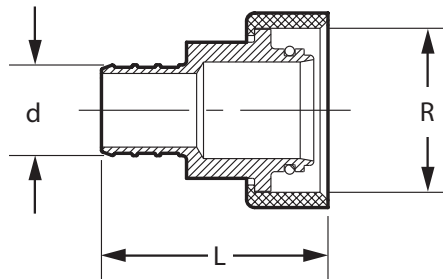

Viega PureFlow Crimp Tee Zero Lead Brass For Ice Maker Crimp x Crimp x CTS - Model V5062ZL

Part Number	Size	L1 (in)	L2 (in)	L3 (in)
	1 2			
46503	¾" x ⅛" CTS (¼" OD) Comp	1.83	1.03	0.59
46521	½" x ⅛" CTS (¼" OD) Comp	1.83	1.03	0.59

# Dimensional Documentation

Viega PureFlow Crimp Port Adapter Zero Lead Brass For ManaBloc Crimp x Port - Model V5039ZL

Part Number	Size		L (in)
	1	2	
46624	3/8" x 1/2" Port		1.58
46634	1/2" x 1/2" Port		1.58