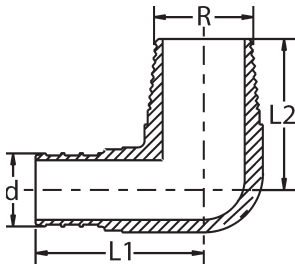

# Dimensional Documentation

## Viega PureFlow® Crimp Zero Lead Eco Brass® Fittings\*

Viega PureFlow Crimp 90° Elbow Zero Lead Brass - Model V5016ZL

Part Number	Size	L1 (in)	L2 (in)
	1		
46922	3/8"	0.89	0.87
46933	1/2"	0.95	0.87
46243	3/4" x 1/2"	1.06	1.01
46944	3/4"	1.06	1.00
46955	1"	1.36	1.36

Viega PureFlow Crimp 90° Elbow Zero Lead Brass Crimp x MPT - Model V5014ZL

Part Number	Size	L1 (in)	L2 (in)
	1 2		
46822	3/8" x 3/8" M NPT	1.03	0.96
46232	1/2" x 3/8" M NPT	1.29	0.96
46821	1/2" x 1/2" M NPT	1.11	1.19
46245	3/4" x 3/4" M NPT	1.50	1.26

# Dimensional Documentation

**viega**

Viega PureFlow Crimp 90° Elbow Zero Lead Copper Crimp x C - Model V5021

Part Number	Size	L1 (in)	L2 (in)
	1 2		
44305	3/8" x 1/2" F Copper	1.68	1.46
44325	1/2" x 1/2" F Copper	1.43	1.58
44345	3/4" x 3/4" F Copper	2.05	2.01