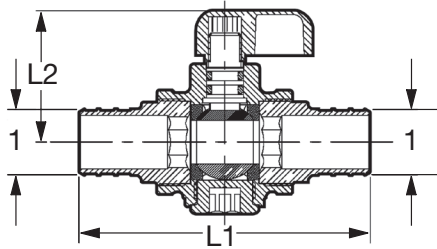

## Viega PureFlow Crimp Adapter Zero Lead Brass Crimp x C x FTG - Model V5042ZL

Part Number	Size		L (in)
	1	2	
46621	3/8" x 3/8" M Sweat or 1/4" F		1.33
46622	3/8" x 1/2" M Sweat or 3/8" F		1.33
46631	1/2" x 3/8" M Sweat or 1/4" F		1.46
46654	1" x 1" M Sweat or 3/4" F		1.92

## Viega PureFlow Crimp Coupling Zero Lead Brass - Model V5015ZL

Part Number	Size		L (Inches)
	1	2	
46422	3/8"		1.39
46432	1/2" x 3/8"		1.39
46434	1/2"		1.39
46441	3/4" X 1/2"		1.39
46444	3/4"		1.39
46454	1" X 3/4"		1.57
46455	1"		1.75

# Dimensional Documentation

Viega PureFlow Crimp Ball Valve Zero Lead Brass 1/4 Turn - Model V5037ZL

Part Number	Size	L1 (in)	L2 (in)
	1		
46010	3/8"	3.09	1.20
46031	1/2"	2.76	1.20
46044	3/4"	2.95	1.30

Viega PureFlow Crimp Ball Valve Zero Lead Brass 1/4 Turn - Model V5037ZL

Part Number	Size	L1 (in)	L2 (in)	L3 (in)	L4 (in)
	d x d				
46060	1" x 1"	3.41	1.71	1.84	4.50

Viega PureFlow Crimp Ball Valve Zero Lead Chrome Plated Brass 1/4 Turn - Model V5023ZL

Part Number	Size	L1 (in)	L2 (in)
	1		
46021	1/2"	2.76	1.20