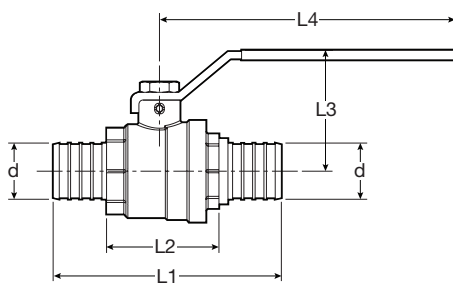

## Viega PureFlow Crimp Adapter Zero Lead Brass Crimp x C x FTG - Model V5042ZL

Part Number	Size		L (in)
	1	2	
46621	3/8" x 3/8" M Sweat or 1/4" F		1.33
46622	3/8" x 1/2" M Sweat or 3/8" F		1.33
46631	1/2" x 3/8" M Sweat or 1/4" F		1.46
46654	1" x 1" M Sweat or 3/4" F		1.92

## Viega PureFlow Crimp Coupling Zero Lead Brass - Model V5015ZL

Part Number	Size		L (Inches)
	1	2	
46422	3/8"		1.39
46432	1/2" x 3/8"		1.39
46434	1/2"		1.39
46441	3/4" X 1/2"		1.39
46444	3/4"		1.39
46454	1" X 3/4"		1.57
46455	1"		1.75

# Dimensional Documentation

Viega PureFlow Crimp Ball Valve Zero Lead Brass 1/4 Turn - Model V5037ZL

Part Number	Size	L1 (in)	L2 (in)
	1		
46010	3/8"	3.09	1.20
46031	1/2"	2.76	1.20
46044	3/4"	2.95	1.30

Viega PureFlow Crimp Ball Valve Zero Lead Brass 1/4 Turn - Model V5037ZL

Part Number	Size	L1 (in)	L2 (in)	L3 (in)	L4 (in)
	d x d				
46060	1" x 1"	3.41	1.71	1.84	4.50

Viega PureFlow Crimp Ball Valve Zero Lead Chrome Plated Brass 1/4 Turn - Model V5023ZL

Part Number	Size	L1 (in)	L2 (in)
	1		
46021	1/2"	2.76	1.20