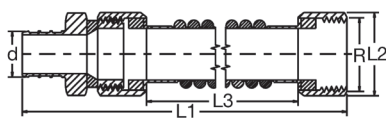

Viega PureFlow Crimp Swivel Connector Zero Lead Copper For Water Heater Crimp x FPT - Model V5048ZL

Part Number	Size		L1 (in)	L2 (in)	L3 (in)
	1	2			
46764	3/4" x 3/4" F NPT		19.00	1.13	18.00