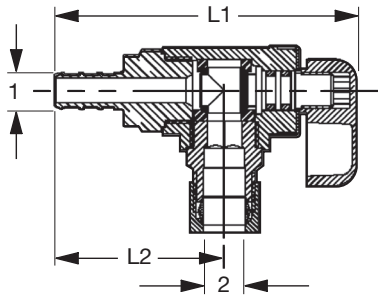

# Dimensional Documentation

Viega PureFlow Crimp Ball Valve Zero Lead Brass 1/4 Turn - Model V5037ZL

Part Number	Size	L1 (in)	L2 (in)
	1		
46010	3/8"	3.09	1.20
46031	1/2"	2.76	1.20
46044	3/4"	2.95	1.30

Viega PureFlow Crimp Ball Valve Zero Lead Brass 1/4 Turn - Model V5037ZL

Part Number	Size	L1 (in)	L2 (in)	L3 (in)	L4 (in)
	d x d				
46060	1" x 1"	3.41	1.71	1.84	4.50

Viega PureFlow Crimp Ball Valve Zero Lead Chrome Plated Brass 1/4 Turn - Model V5023ZL

Part Number	Size	L1 (in)	L2 (in)
	1		
46021	1/2"	2.76	1.20

Viega PureFlow Crimp Stop Valve Straight Zero Lead Chrome Plated Brass Crimp x CTS 1/4 Turn - Model V5026ZL

Part Number	Size	L1 (in)	L2 (in)
	1 2		
46001	3/8" x 1/4" CTS (3/8" OD) Comp	2.78	1.20
46022	1/2" x 1/4" CTS (3/8" OD) Comp	2.78	1.20

# Dimensional Documentation

Viega PureFlow Crimp Stop Valve Angled Zero Lead Chrome Plated Brass Crimp x CTS ¼ Turn - Model V5064ZL

Part Number	Size	L1 (in)	L2 (in)
	1 2		
46002	¾" x ¼" CTS (⅜" OD) Comp	2.70	1.03
46025	½" x ¼" CTS (⅜" OD) Comp	2.80	1.03