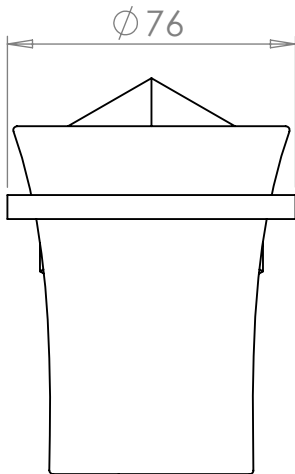

Handmade
in the heart of
BRITAIN

6-102RD-xx

Craftmaster Tumbler and Holder

15 July 2021

105H x 76W x 150D

UB - UNLACQUERED BRASS	CP - POLISHED CHROME
BB - BRUSHED BRASS	NP - POLISHED NICKEL
BN - BRUSHED NICKEL	LB - LIGHT BRONZE
LAB - LIGHT ANTIQUE BRONZE	MB - MEDIUM BRONZE
MAB - MEDIUM ANTIQUE BRONZE	DB - DARK BRONZE
DAB - DARK ANTIQUE BRONZE	GP - GOLD PLATED
AG - ANTIQUE GOLD	GM - GUN METAL
MWP - MATT WHITE P.COAT	MBP - MATT BLACK P.COAT

THE STERLINGHAM CO. LTD

SCALE: 1:2 APPROX WEIGHT 0.43KG

MANUFACTURED FROM BRASS

Units 2 & 2A Stamford Street
Amblecote, Stourbridge,
Worcestershire
England, DY8 4HR

Telephone : 01384 370901
Fax : 01384 880159
sales@sterlingham.co.uk
www.sterlingham.co.uk