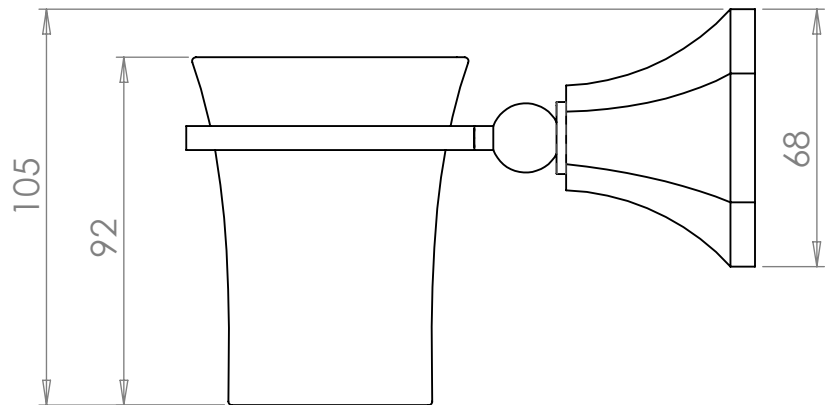

Handmade
in the heart of
BRITAIN

6-102RD-xx

Craftmaster Tumbler and Holder

15 July 2021

105H x 76W x 150D

UB - UNLACQUERED BRASS	CP - POLISHED CHROME
BB - BRUSHED BRASS	NP - POLISHED NICKEL
BN - BRUSHED NICKEL	LB - LIGHT BRONZE
LAB - LIGHT ANTIQUE BRONZE	MB - MEDIUM BRONZE
MAB - MEDIUM ANTIQUE BRONZE	DB - DARK BRONZE
DAB - DARK ANTIQUE BRONZE	GP - GOLD PLATED
AG - ANTIQUE GOLD	GM - GUN METAL
MWP - MATT WHITE P.COAT	MBP - MATT BLACK P.COAT

THE STERLINGHAM CO. LTD

SCALE: 1:2 APPROX WEIGHT 0.43KG

MANUFACTURED FROM BRASS

Units 2 & 2A Stamford Street
Amblecote, Stourbridge,
Worcestershire
England, DY8 4HR

Telephone : 01384 370901
Fax : 01384 880159
sales@sterlingham.co.uk
www.sterlingham.co.uk