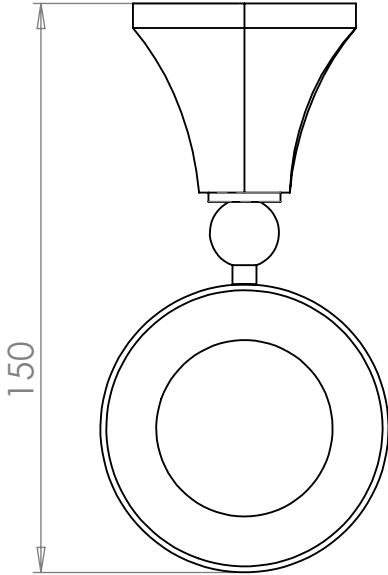

Handmade
in the heart of
BRITAIN

6-102RD-xx

Craftmaster Tumbler and Holder

15 July 2021

105H x 76W x 150D

UB - UNLACQUERED BRASS	CP - POLISHED CHROME
BB - BRUSHED BRASS	NP - POLISHED NICKEL
BN - BRUSHED NICKEL	LB - LIGHT BRONZE
LAB - LIGHT ANTIQUE BRONZE	MB - MEDIUM BRONZE
MAB - MEDIUM ANTIQUE BRONZE	DB - DARK BRONZE
DAB - DARK ANTIQUE BRONZE	GP - GOLD PLATED
AG - ANTIQUE GOLD	GM - GUN METAL
MWP - MATT WHITE P.COAT	MBP - MATT BLACK P.COAT

THE STERLINGHAM CO. LTD

SCALE: 1:2 APPROX WEIGHT 0.43KG

MANUFACTURED FROM BRASS

Units 2 & 2A Stamford Street
Amblecote, Stourbridge,
Worcestershire
England, DY8 4HR

Telephone : 01384 370901
Fax : 01384 880159
sales@sterlingham.co.uk
www.sterlingham.co.uk