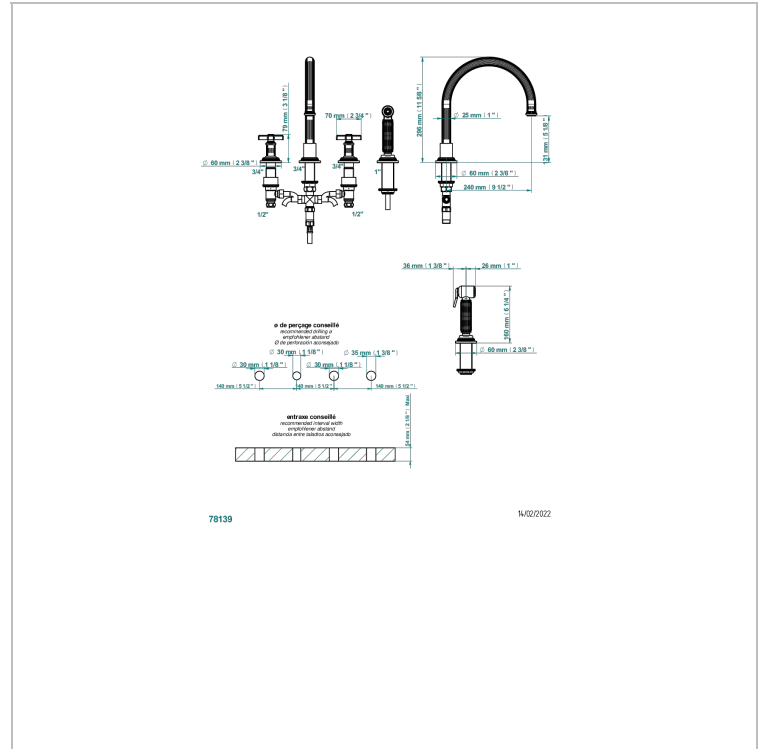

# GRAND CENTRAL WITH WHITE ONYX CROSS HANDLE

U9R-4211/US

THG<sup>®</sup>  
PARIS

Three hole kitchen faucet with side spray

## CHARACTERISTIC

- Grand central with white onyx cross handle
- Three hole kitchen faucet with side spray