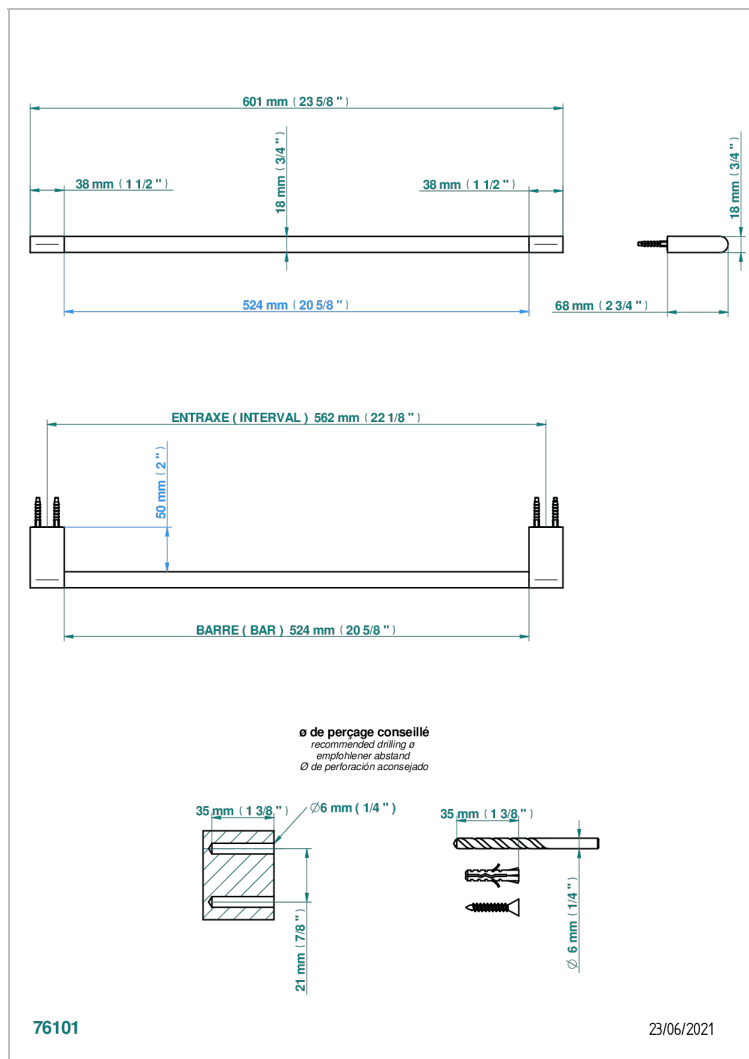

ICON-X CARBON GOLD WITH LEVER HANDLES

U7T-514/60

Towel bar, 24" long

CHARACTERISTIC

- Icon-x carbon gold with lever handles
- Towel bar, 24" long

AVAILABLE FINITIONS

Blush PVD - H62
Brass color PVD - H49
Brown bronze color PVD - F33
Chrome polished - A02
Gold color PVD - H52
Gold mat - F07