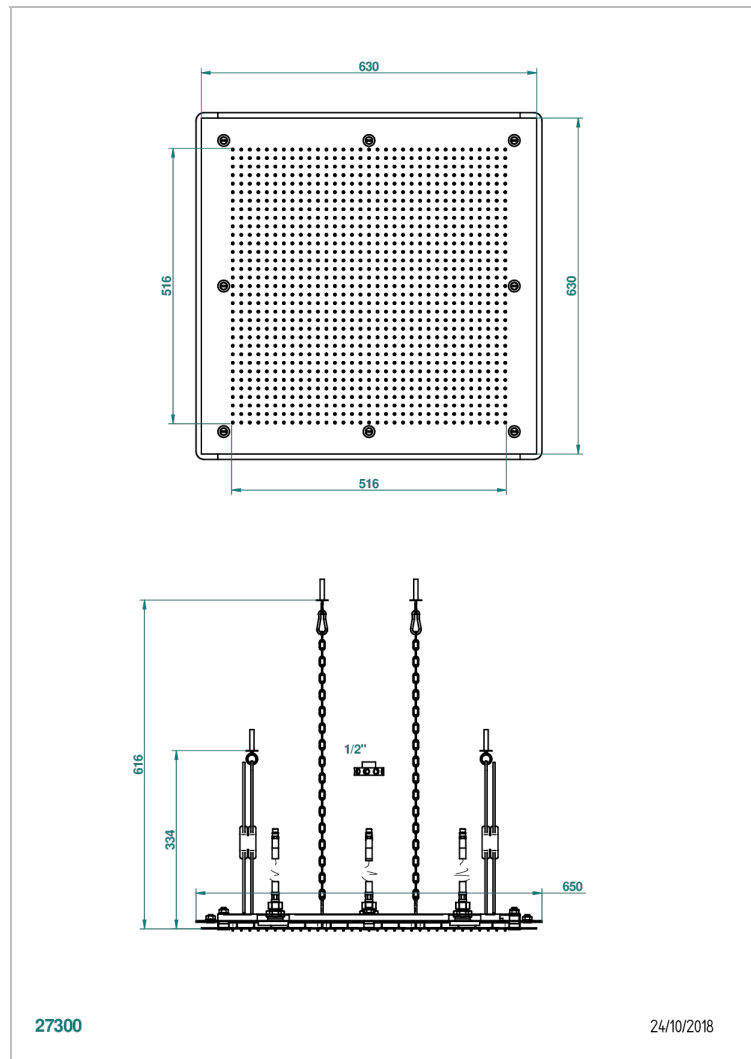

ICON-X CARBON GOLD WITH LEVER HANDLES

U7T-489

Metal sky shower 24" 3/4 x 24" 3/4 with Easyclean system (available only in A02, B01, C01, F01, F30)

27300

24/10/2018

CHARACTERISTIC

- Brass
- Requires a minimum false ceiling of 25 cm
- Showerhead with silicone nozzles to facilitate the removal of limescale
- Installation of a water softener is strongly recommended

TECHNICAL SPECS

- Recommandé : 3 bars (max. 5 bars) - Advised : 43,5 psi (max. 72 psi)
- 29 l/min à 3 bars (7,3 gpm at 43.5 psi)

AVAILABLE FINITIONS

- Chrome polished - A02
- Gold polished - F01
- Matt nickel (American satin) - C01
- Nickel polished - B01
- Soft gold - F30