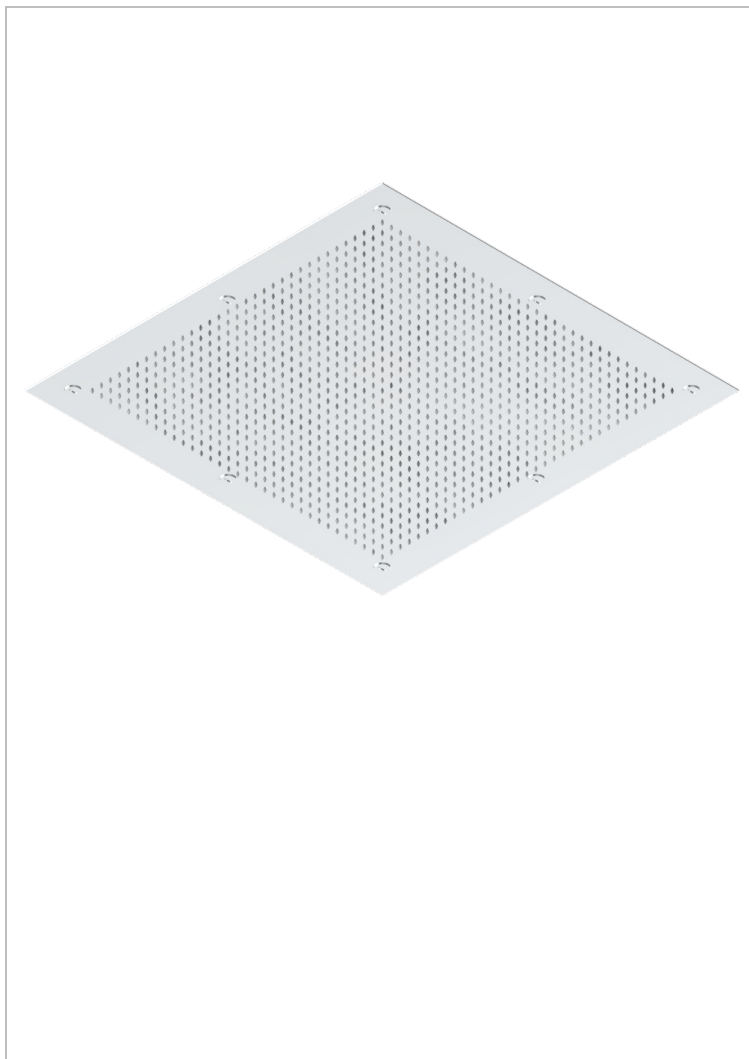

ICON-X CARBON GOLD WITH LEVER HANDLES

U7T-489

Metal sky shower 24" 3/4 x 24" 3/4 with Easyclean system (available only in A02, B01, C01, F01, F30)

27300

24/10/2018

CHARACTERISTIC

- Brass
- Requires a minimum false ceiling of 25 cm
- Showerhead with silicone nozzles to facilitate the removal of limescale
- Installation of a water softener is strongly recommended

TECHNICAL SPECS

- Recommandé : 3 bars (max. 5 bars) - Advised : 43,5 psi (max. 72 psi)
- 29 l/min à 3 bars (7,3 gpm at 43.5 psi)

AVAILABLE FINITIONS

- Chrome polished - A02
- Gold polished - F01
- Matt nickel (American satin) - C01
- Nickel polished - B01
- Soft gold - F30