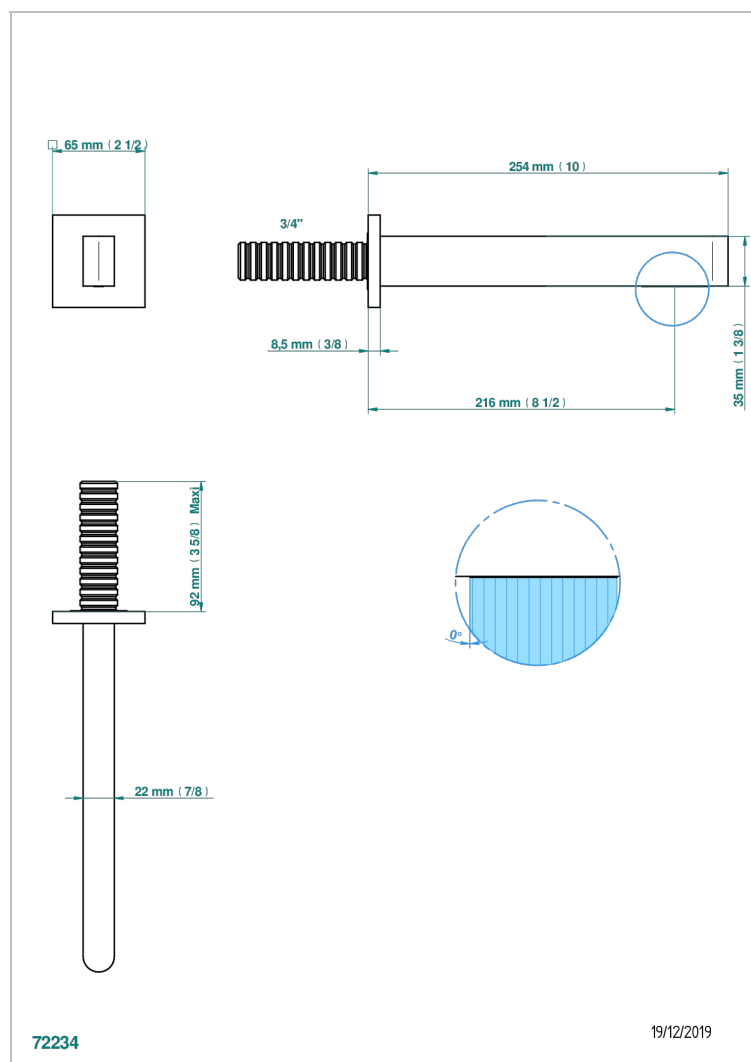

ICON-X CARBON GOLD WITH LEVER HANDLES

U7T-42SGB

Bath spout, wall mounted

CHARACTERISTIC

- Icon-x carbon gold with lever handles
- Bath spout, wall mounted

AVAILABLE FINITIONS

Blush PVD - H62
Brass color PVD - H49
Brown bronze color PVD - F33
Chrome polished - A02
Gold color PVD - H52
Gold mat - F07

Nickel color PVD - H55
Nickel polished - B01
Soft gold - F30
Soft matt gold - F31
Umber PVD - H66