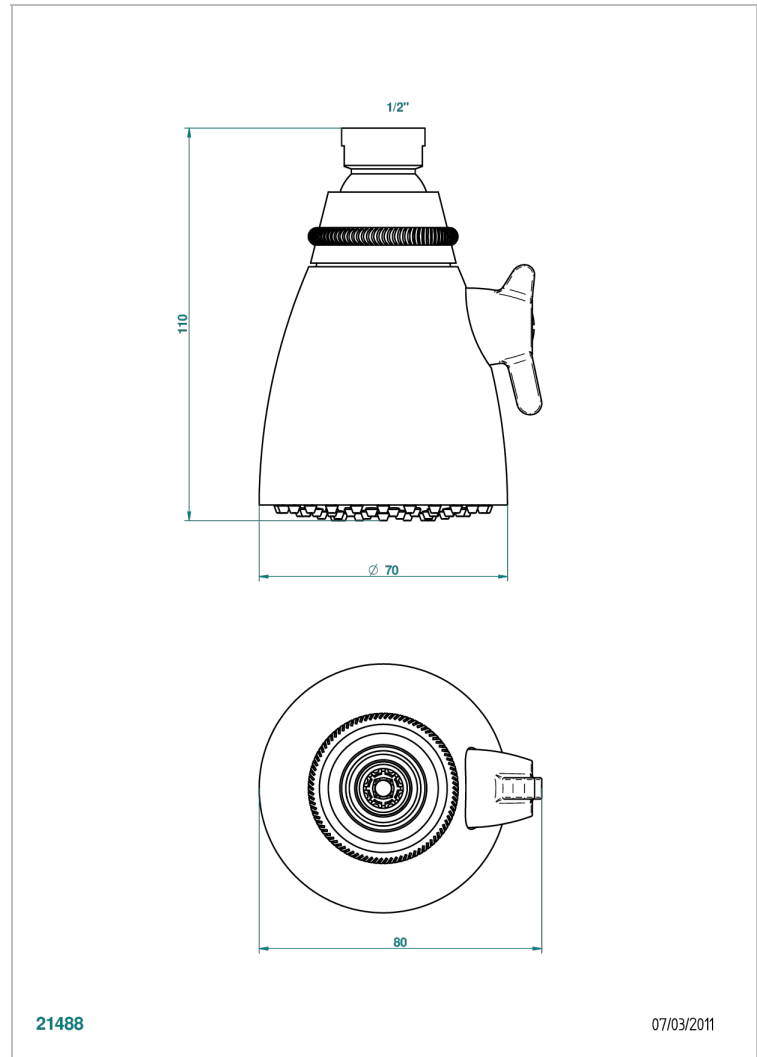

ICON-X CARBON GOLD WITH LEVER HANDLES

U7T-288L/US

Shower head, adjustable, 2" 3/4 diameter with Easyclean system

THG[®]
PARIS

CHARACTERISTIC

- Brass
- Adjustable jet Power
- Showerhead equipped with a flow limiter
- Mounted on a ball joint
- Showerhead with silicone nozzles to facilitate the removal of limescale
- Installation of a water softener is strongly recommended

TECHNICAL SPECS

- Recommandé : 3 bars (max. 5 bars) - Advised : 43,5 psi (max. 72 psi)
- 9,5 l/min à 3 bars (2.5 gpm at 43.5 psi)

AVAILABLE FINITIONS

Blush PVD - H62
Brass color PVD - H49
Brown bronze color PVD - F33
Chrome polished - A02
Gold color PVD - H52
Gold mat - F07