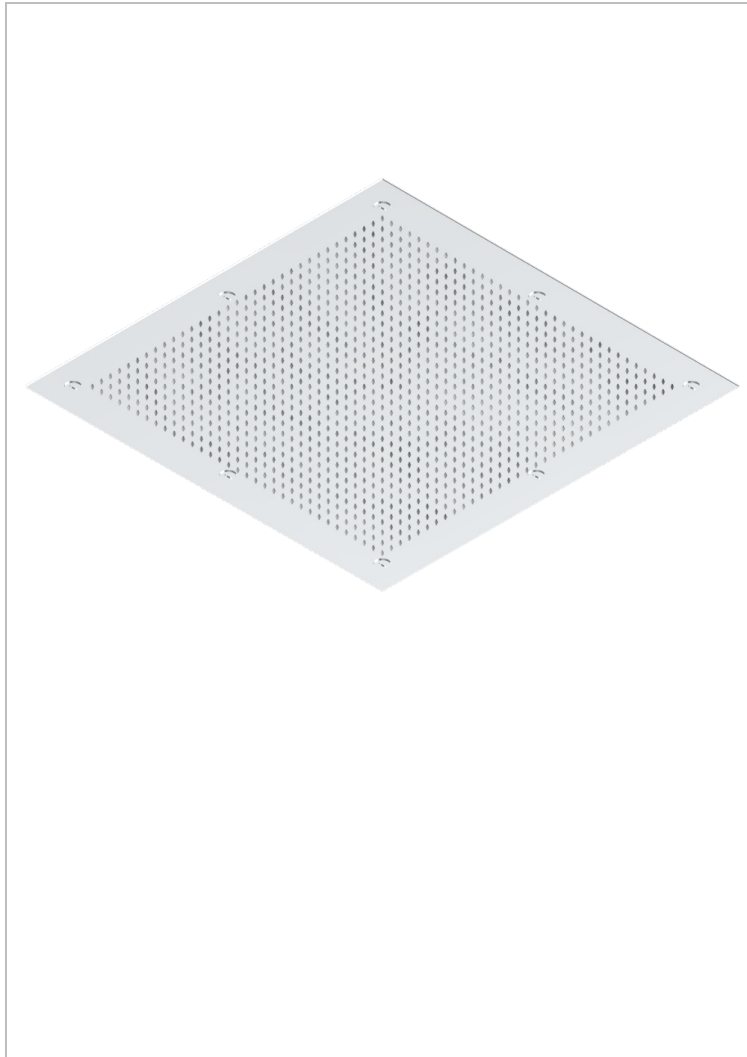

ICON-X CARBON GOLD

U7S-489

Metal sky shower 24" 3/4 x 24" 3/4 with Easyclean system (available only in A02, B01, C01, F01, F30)

THG[®]
PARIS

27300

24/10/2018

CHARACTERISTIC

- Brass
- Requires a minimum false ceiling of 25 cm
- Showerhead with silicone nozzles to facilitate the removal of limescale
- Installation of a water softener is strongly recommended

TECHNICAL SPECS

- Recommandé : 3 bars (max. 5 bars) - Advised : 43,5 psi (max. 72 psi)
- 29 l/min à 3 bars (7,3 gpm at 43.5 psi)

AVAILABLE FINITIONS

- Chrome polished - A02
- Gold polished - F01
- Matt nickel (American satin) - C01
- Nickel polished - B01
- Soft gold - F30