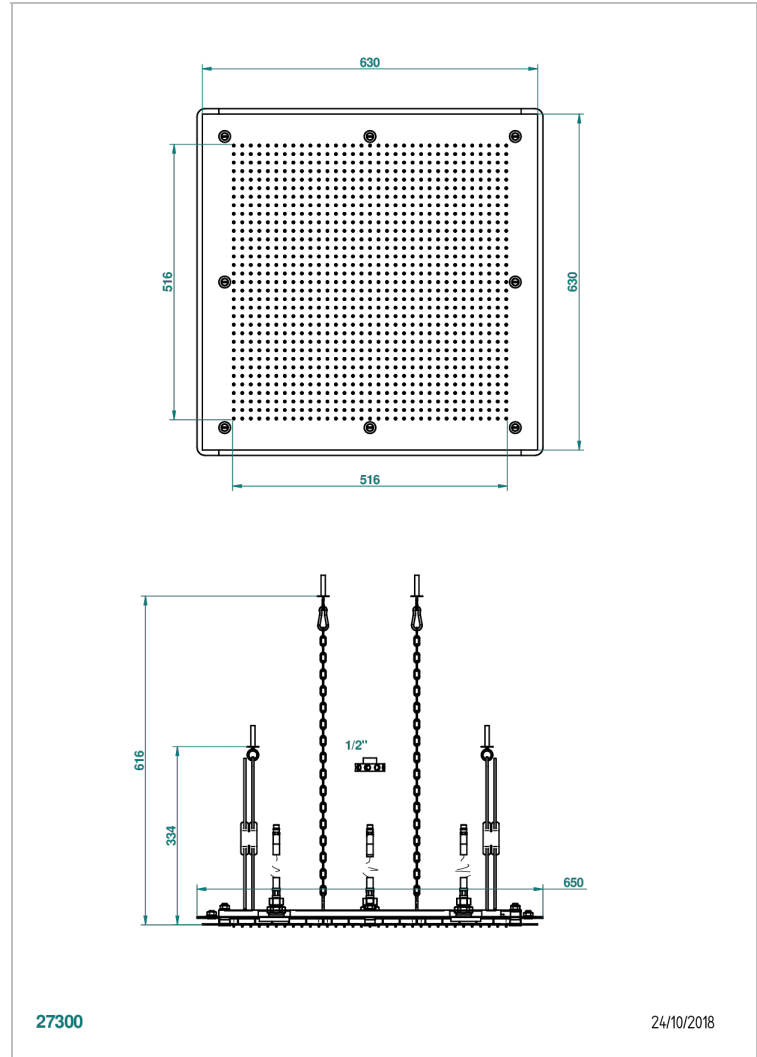

ICON-X CARBON GOLD

U7S-489

Metal sky shower 24" 3/4 x 24" 3/4 with Easyclean system (available only in A02, B01, C01, F01, F30)

THG[®]
PARIS

27300

24/10/2018

CHARACTERISTIC

- Brass
- Requires a minimum false ceiling of 25 cm
- Showerhead with silicone nozzles to facilitate the removal of limescale
- Installation of a water softener is strongly recommended

TECHNICAL SPECS

- Recommandé : 3 bars (max. 5 bars) - Advised : 43,5 psi (max. 72 psi)
- 29 l/min à 3 bars (7,3 gpm at 43.5 psi)

AVAILABLE FINITIONS

- Chrome polished - A02
- Gold polished - F01
- Matt nickel (American satin) - C01
- Nickel polished - B01
- Soft gold - F30